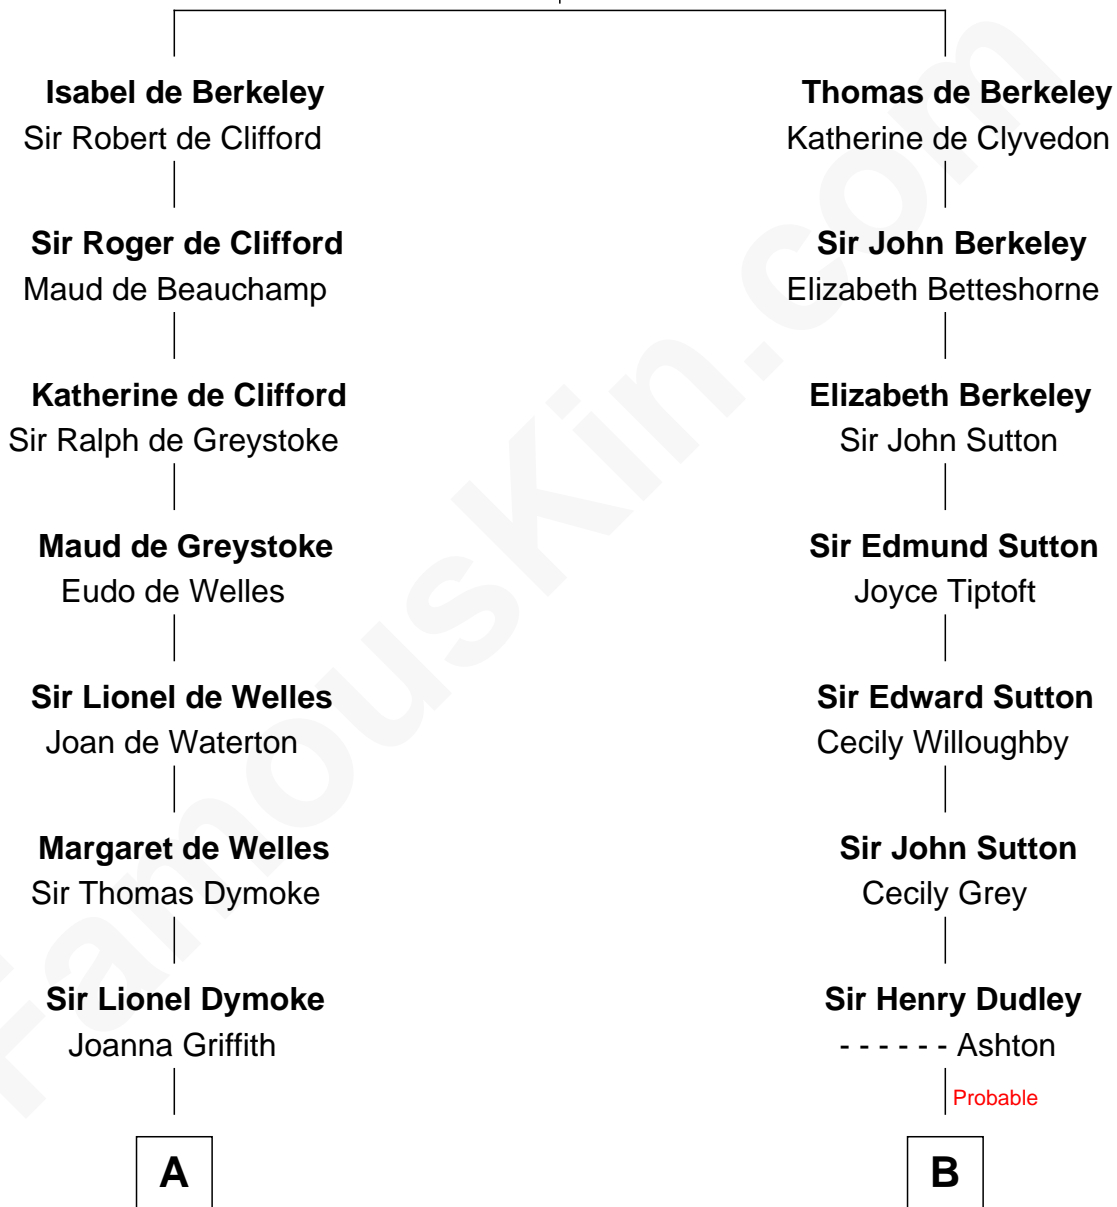

FamousKin.com

Relationship Chart of

Lucille Ball

TV Actress - "I Love Lucy"

15th cousin 6 times removed of

Oliver Wendell Holmes, Sr.

American "Fireside" Poet

Sir Maurice de Berkeley

Eve la Zouche

C

—
Sally Bennet Osborn

Newman Durrell

—
George Osborn Durrell

Anne Jane Jewell

—
Nellie Rebecca Durrell

Jasper Clinton Ball

—
Henry Durrell Ball

Desiree Evelyn Hunt

—
Lucille Ball

TV Actress - "I Love Lucy"

FamousKin.com