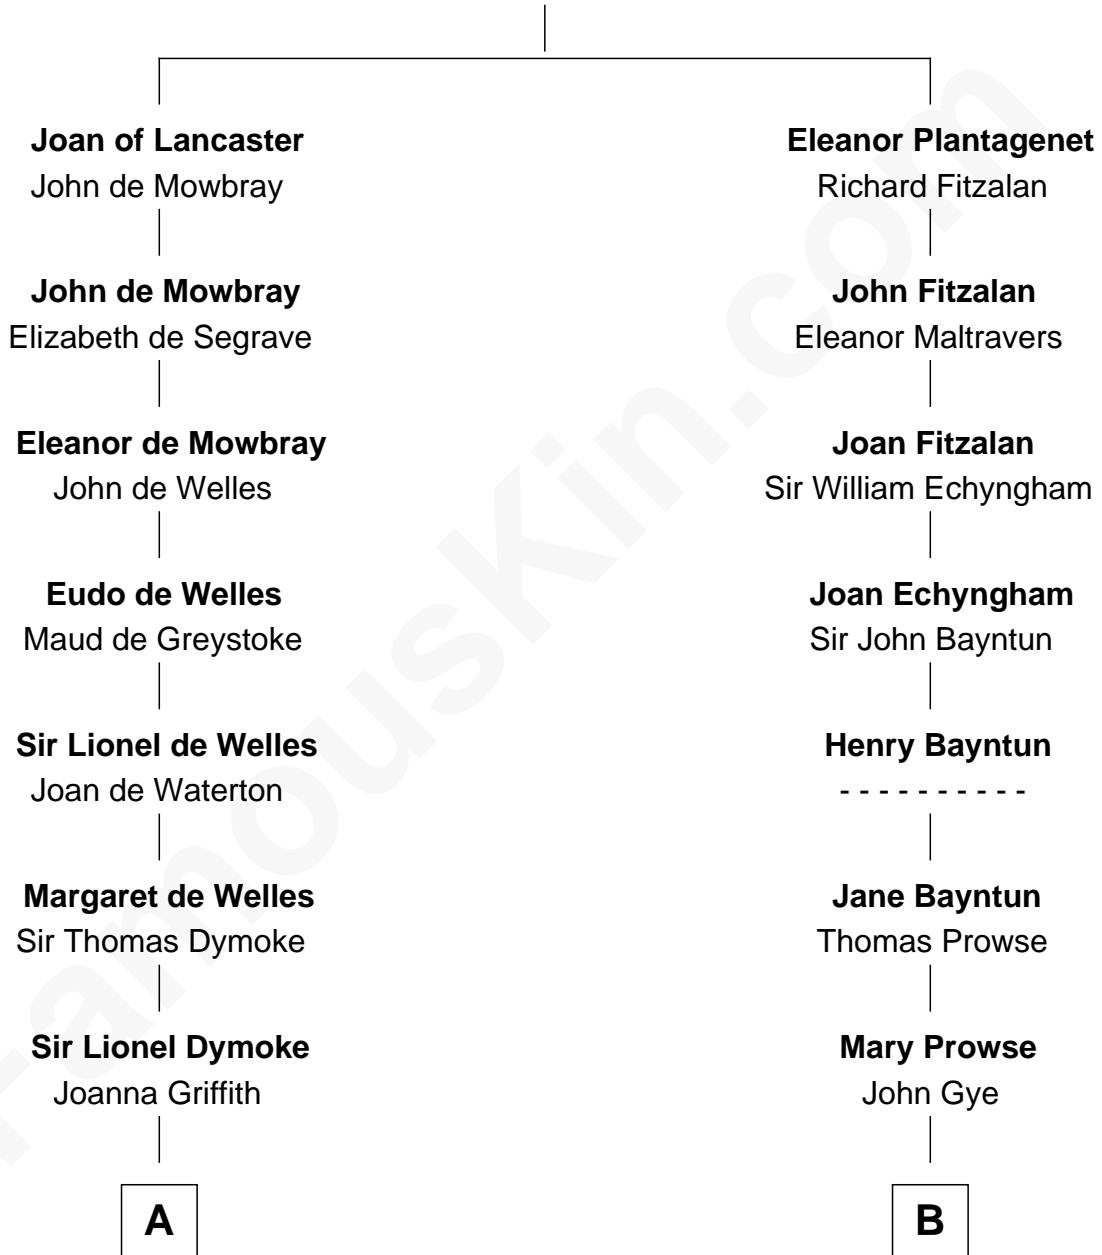

FamousKin.com

Relationship Chart of

Lucille Ball

TV Actress - "I Love Lucy"

18th cousin 3 times removed of

Endicott Peabody

62nd Governor of Massachusetts

Henry Plantagenet
Maud de Chaworth

C

Sally Bennet Osborn

Newman Durrell

George Osborn Durrell

Anne Jane Jewell

Nellie Rebecca Durrell

Jasper Clinton Ball

Henry Durrell Ball