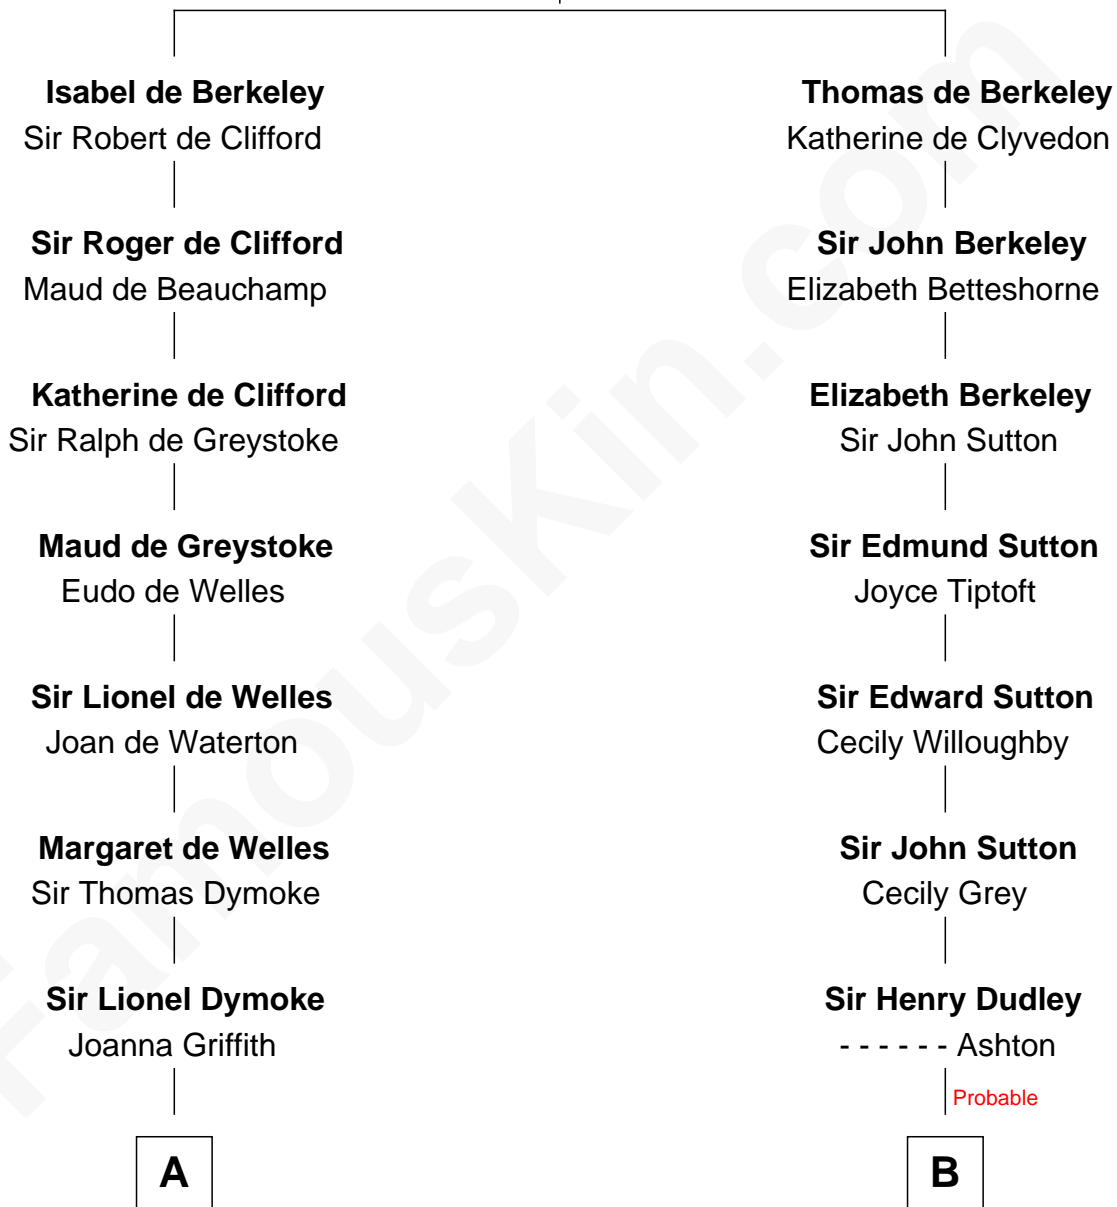

FamousKin.com

Relationship Chart of

Lucille Ball

TV Actress - "I Love Lucy"

17th cousin 4 times removed of

Endicott Peabody

62nd Governor of Massachusetts

Sir Maurice de Berkeley

Eve la Zouche

C

—
Sally Bennet Osborn

Newman Durrell

—
George Osborn Durrell

Anne Jane Jewell

—
Nellie Rebecca Durrell

Jasper Clinton Ball

—
Henry Durrell Ball

Desiree Evelyn Hunt

—
Lucille Ball

TV Actress - "I Love Lucy"

FamousKin.com