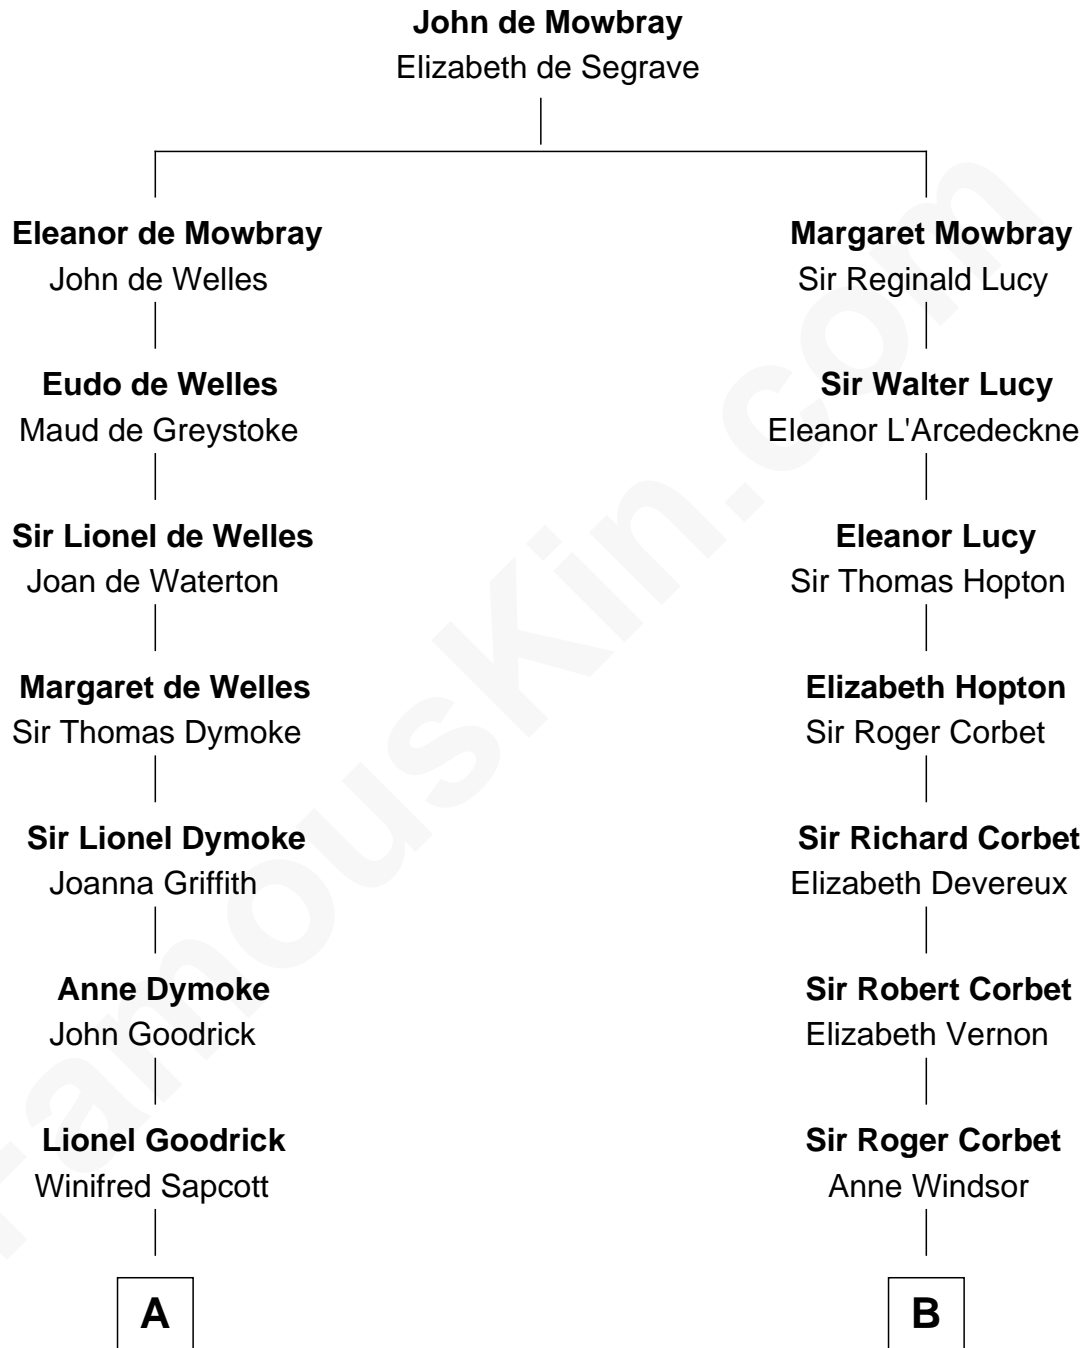

FamousKin.com

Relationship Chart of

Lucille Ball

TV Actress - "I Love Lucy"

16th cousin 3 times removed of

James Russell Lowell

American "Fireside" Poet

C

—
Nellie Rebecca Durrell

Jasper Clinton Ball

—
Henry Durrell Ball

Desiree Evelyn Hunt

—
Lucille Ball

TV Actress - "I Love Lucy"

FamousKin.com