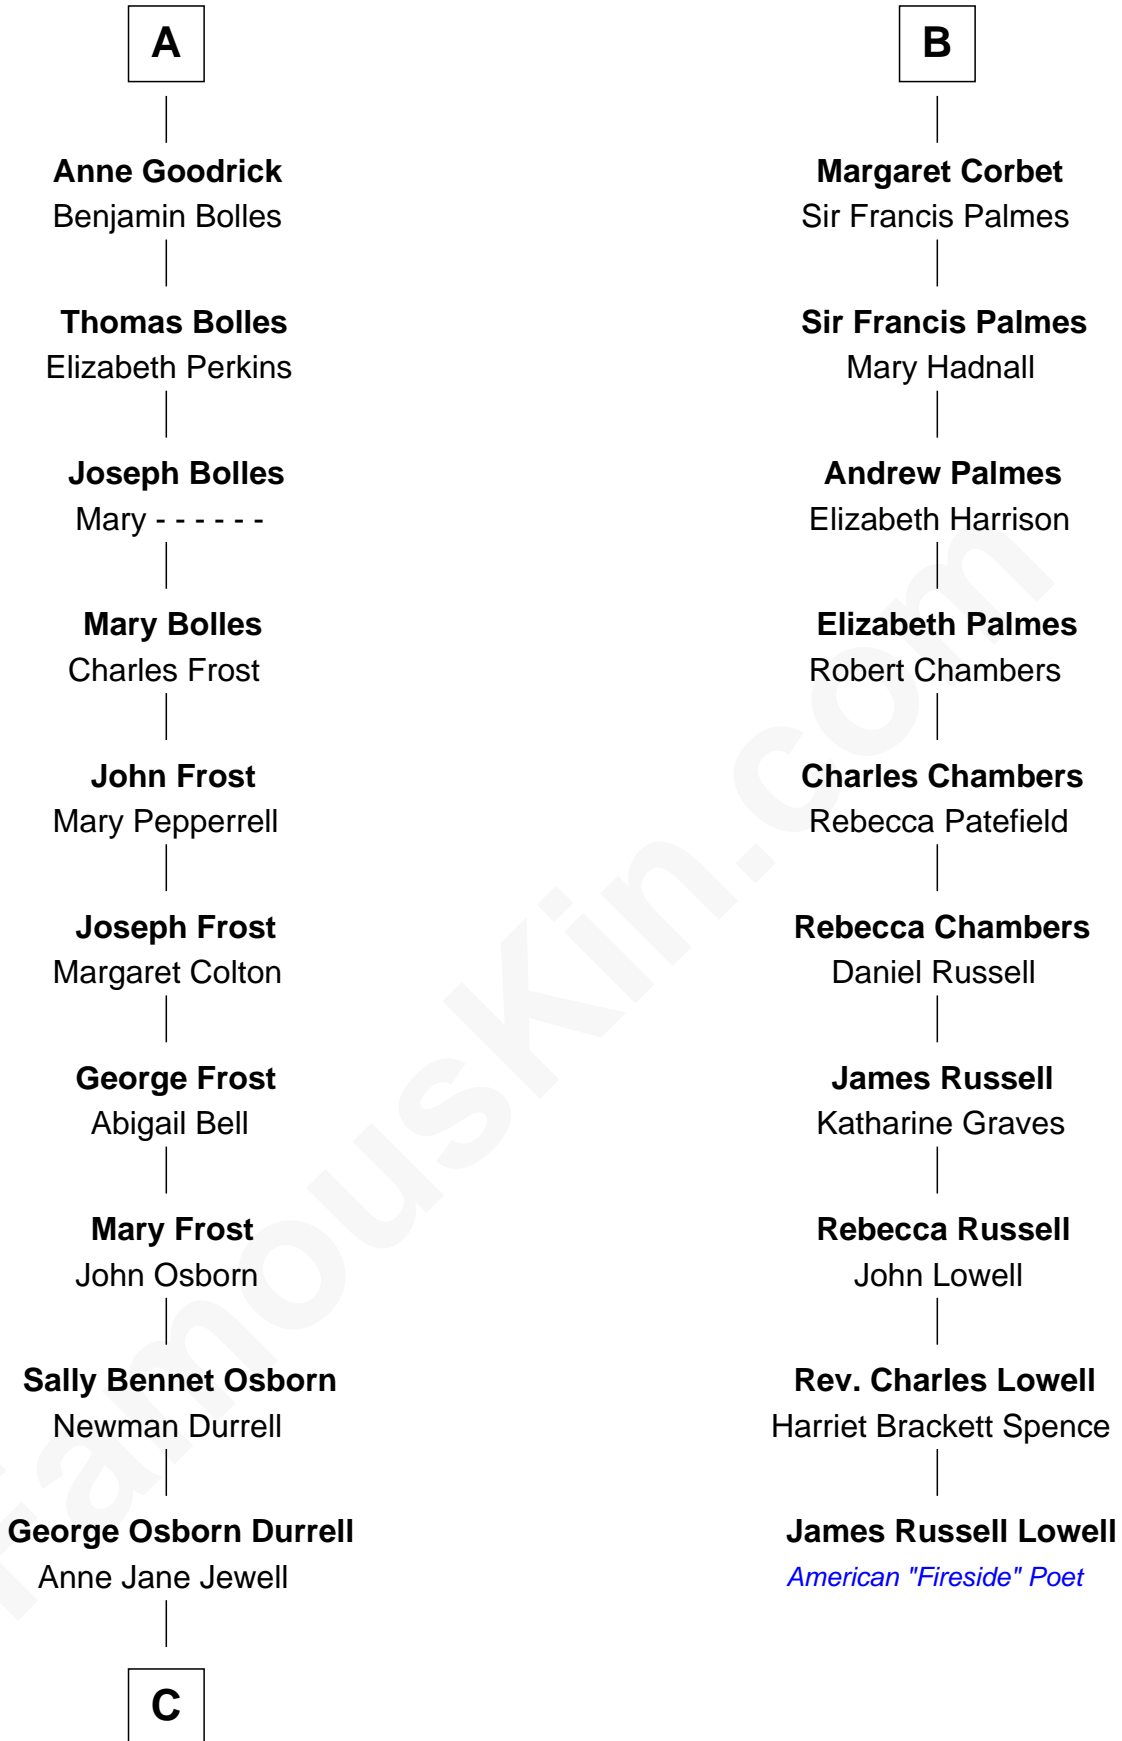

FamousKin.com

Relationship Chart of

Lucille Ball

TV Actress - "I Love Lucy"

16th cousin 3 times removed of

James Russell Lowell

American "Fireside" Poet

C

—
Nellie Rebecca Durrell

Jasper Clinton Ball

—
Henry Durrell Ball

Desiree Evelyn Hunt

—
Lucille Ball

TV Actress - "I Love Lucy"

FamousKin.com