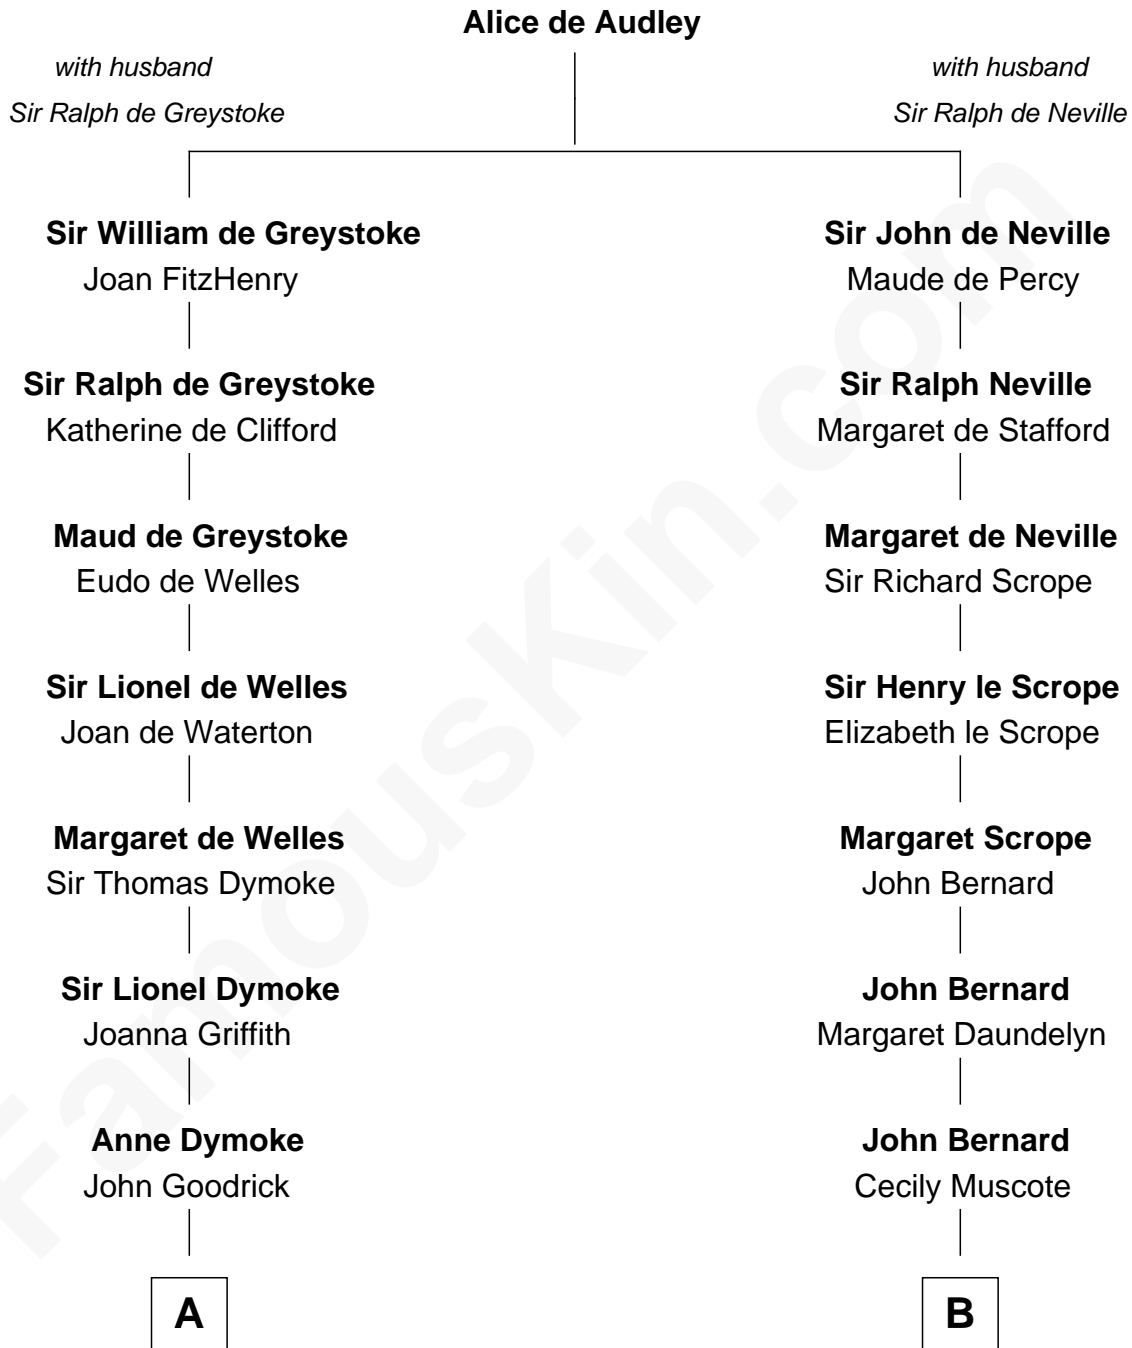

FamousKin.com

Relationship Chart of

Lucille Ball

TV Actress - "I Love Lucy"

13th cousin 7 times removed of

Richard Henry Lee

Signer of the Declaration of Independence