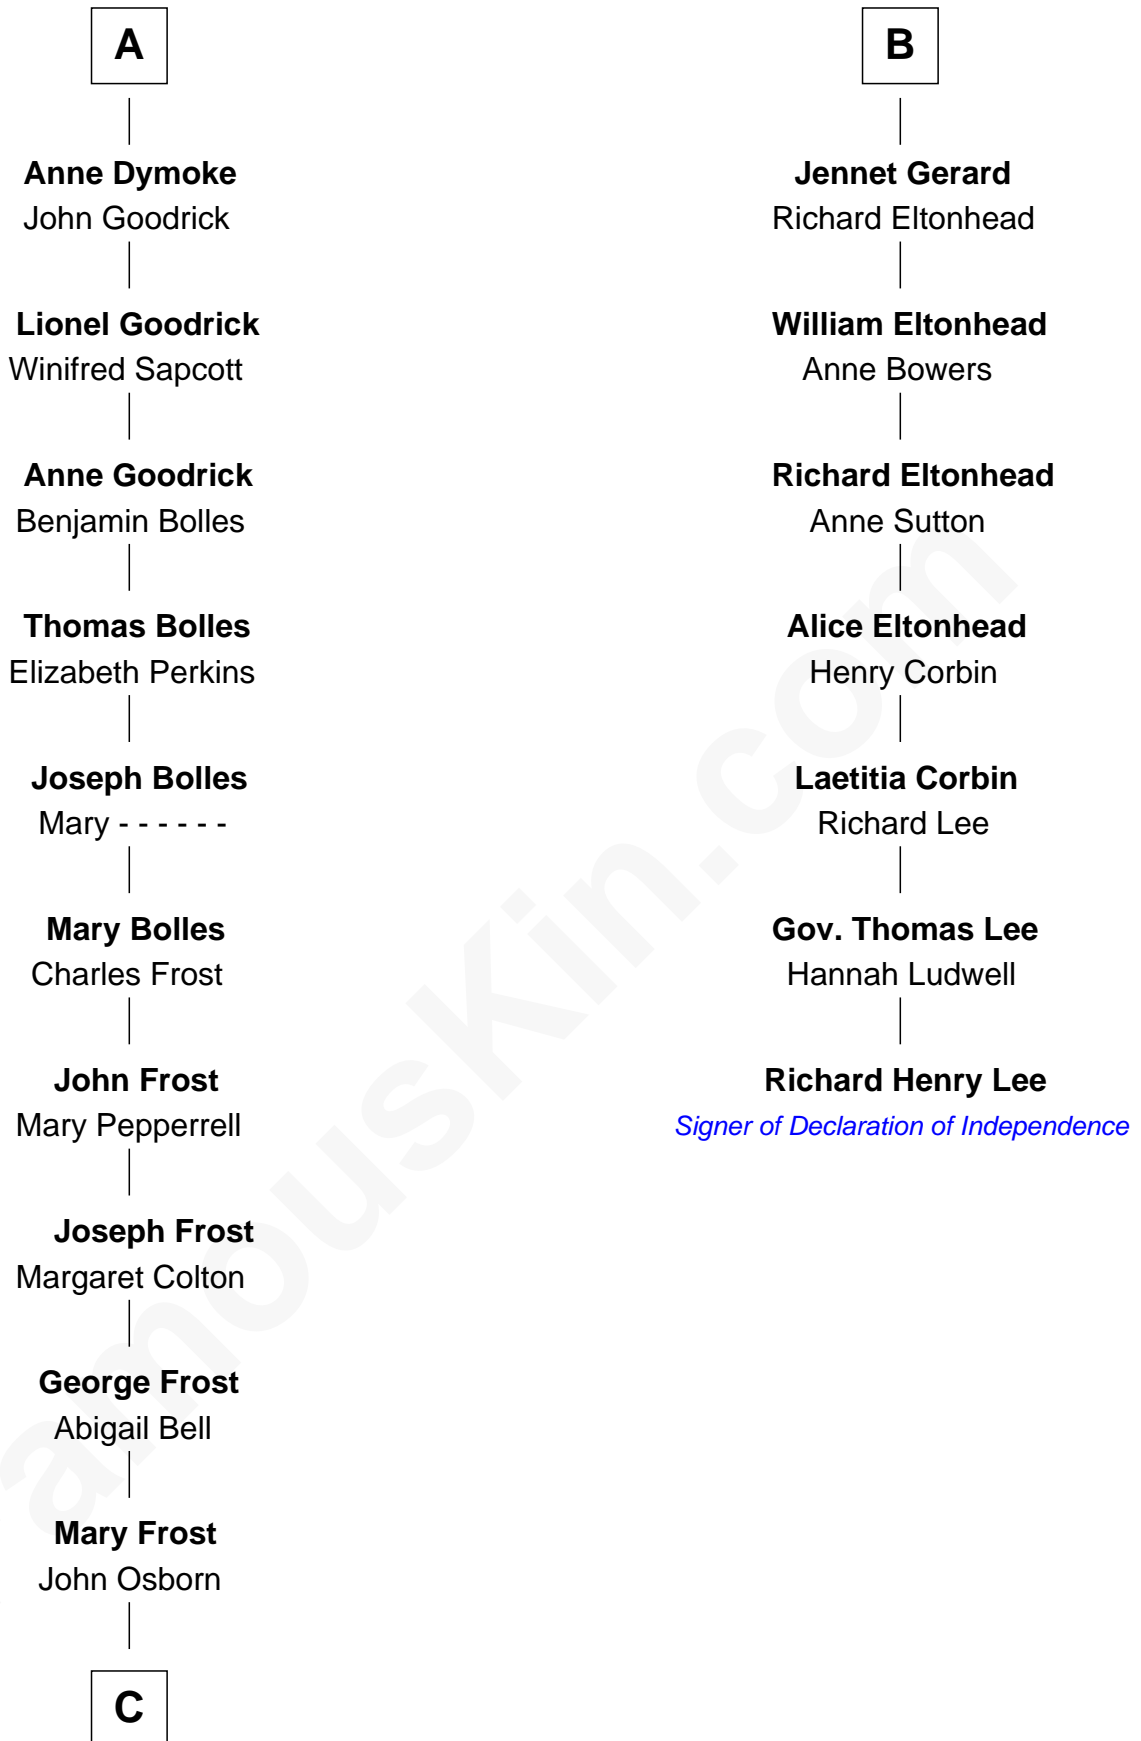

FamousKin.com

Relationship Chart of

Lucille Ball

TV Actress - "I Love Lucy"

13th cousin 8 times removed of

Richard Henry Lee

Signer of the Declaration of Independence

Henry Plantagenet
Maud de Chaworth

C

—
Sally Bennet Osborn

Newman Durrell

—
George Osborn Durrell

Anne Jane Jewell

—
Nellie Rebecca Durrell

Jasper Clinton Ball

—
Henry Durrell Ball

Desiree Evelyn Hunt

—
Lucille Ball

TV Actress - "I Love Lucy"

FamousKin.com