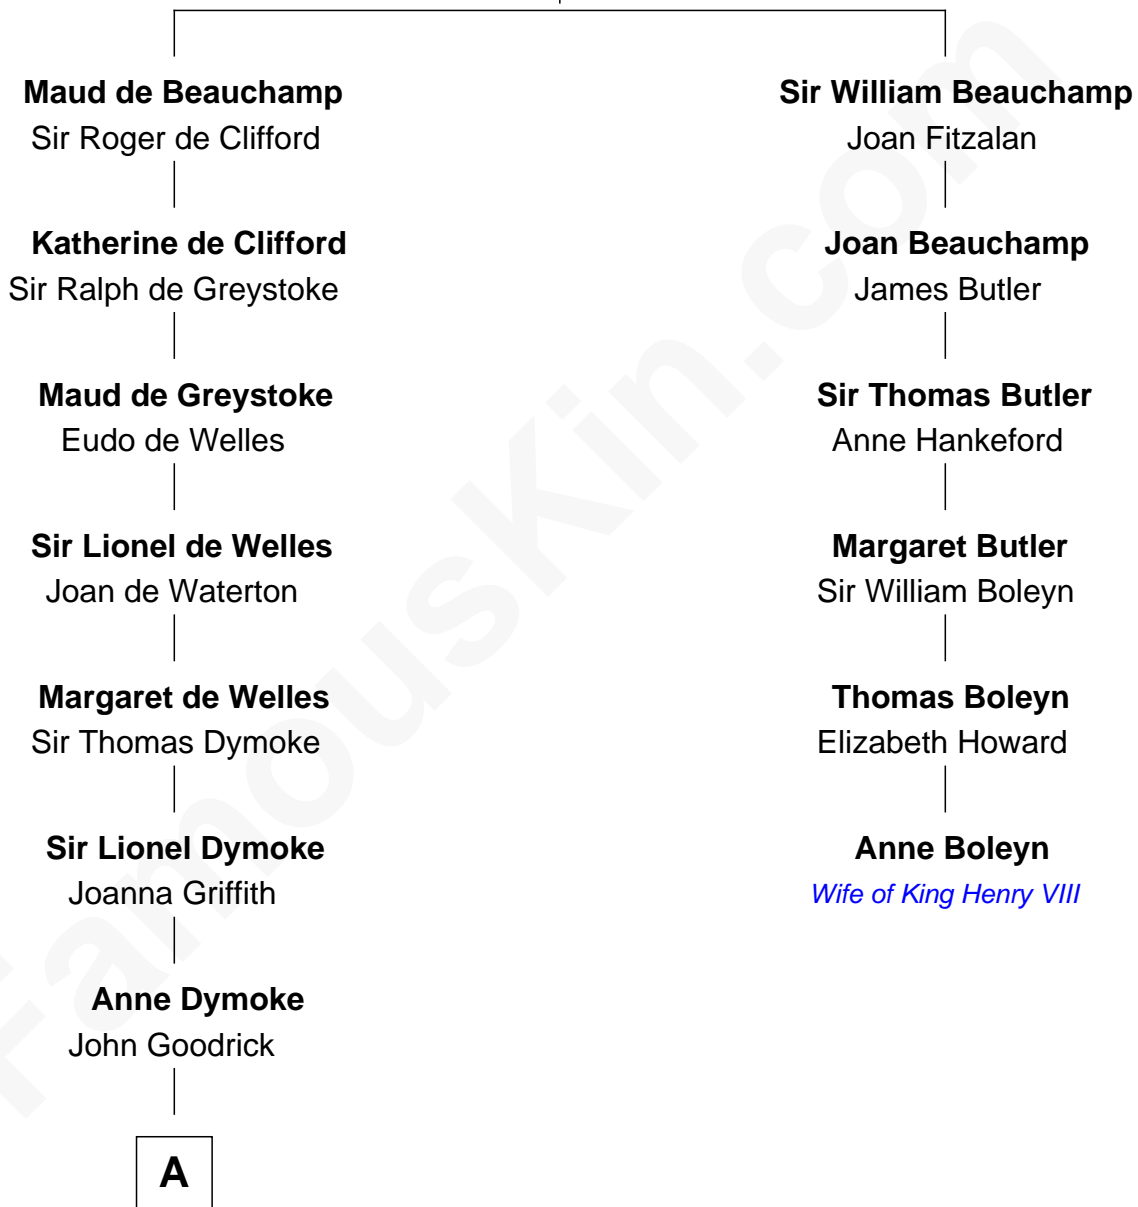

## Relationship Chart of

### Lucille Ball

TV Actress - "I Love Lucy"

5th cousin 15 times removed of

### Anne Boleyn

2nd Wife of King Henry VIII

**Sir Thomas de Beauchamp**  
Katherine de Mortimer

**B**

**George Osborn Durrell**

Anne Jane Jewell

**Nellie Rebecca Durrell**

Jasper Clinton Ball