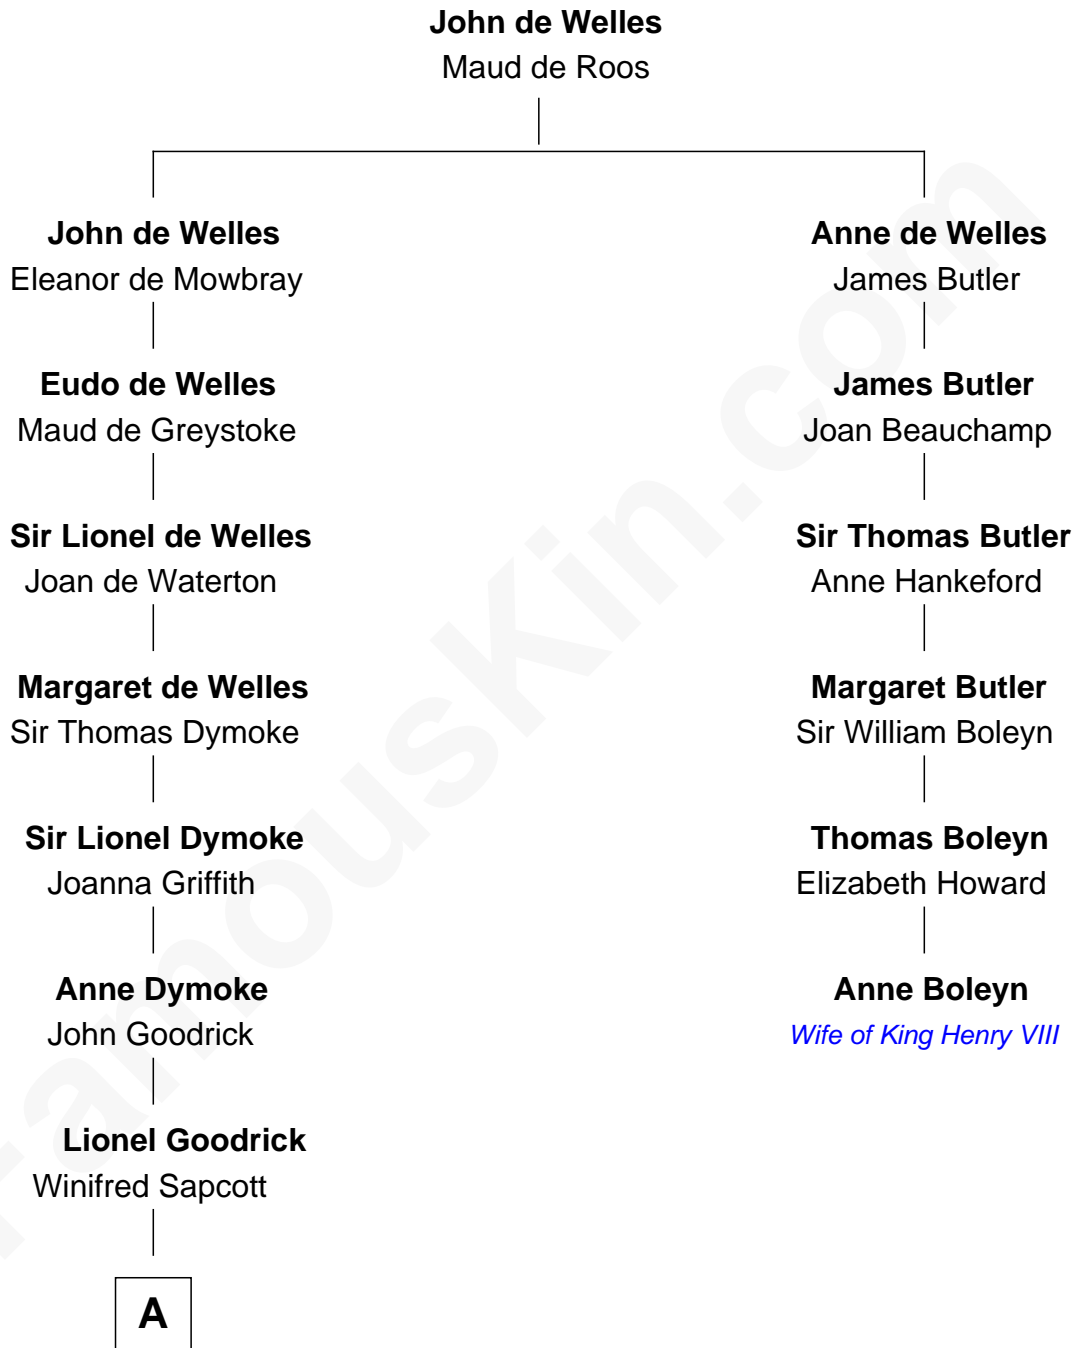

FamousKin.com

Relationship Chart of

Lucille Ball

TV Actress - "I Love Lucy"

5th cousin 14 times removed of

Anne Boleyn

2nd Wife of King Henry VIII

B

—
Nellie Rebecca Durrell

Jasper Clinton Ball

—
Henry Durrell Ball

Desiree Evelyn Hunt

—
Lucille Ball

TV Actress - "I Love Lucy"

FamousKin.com