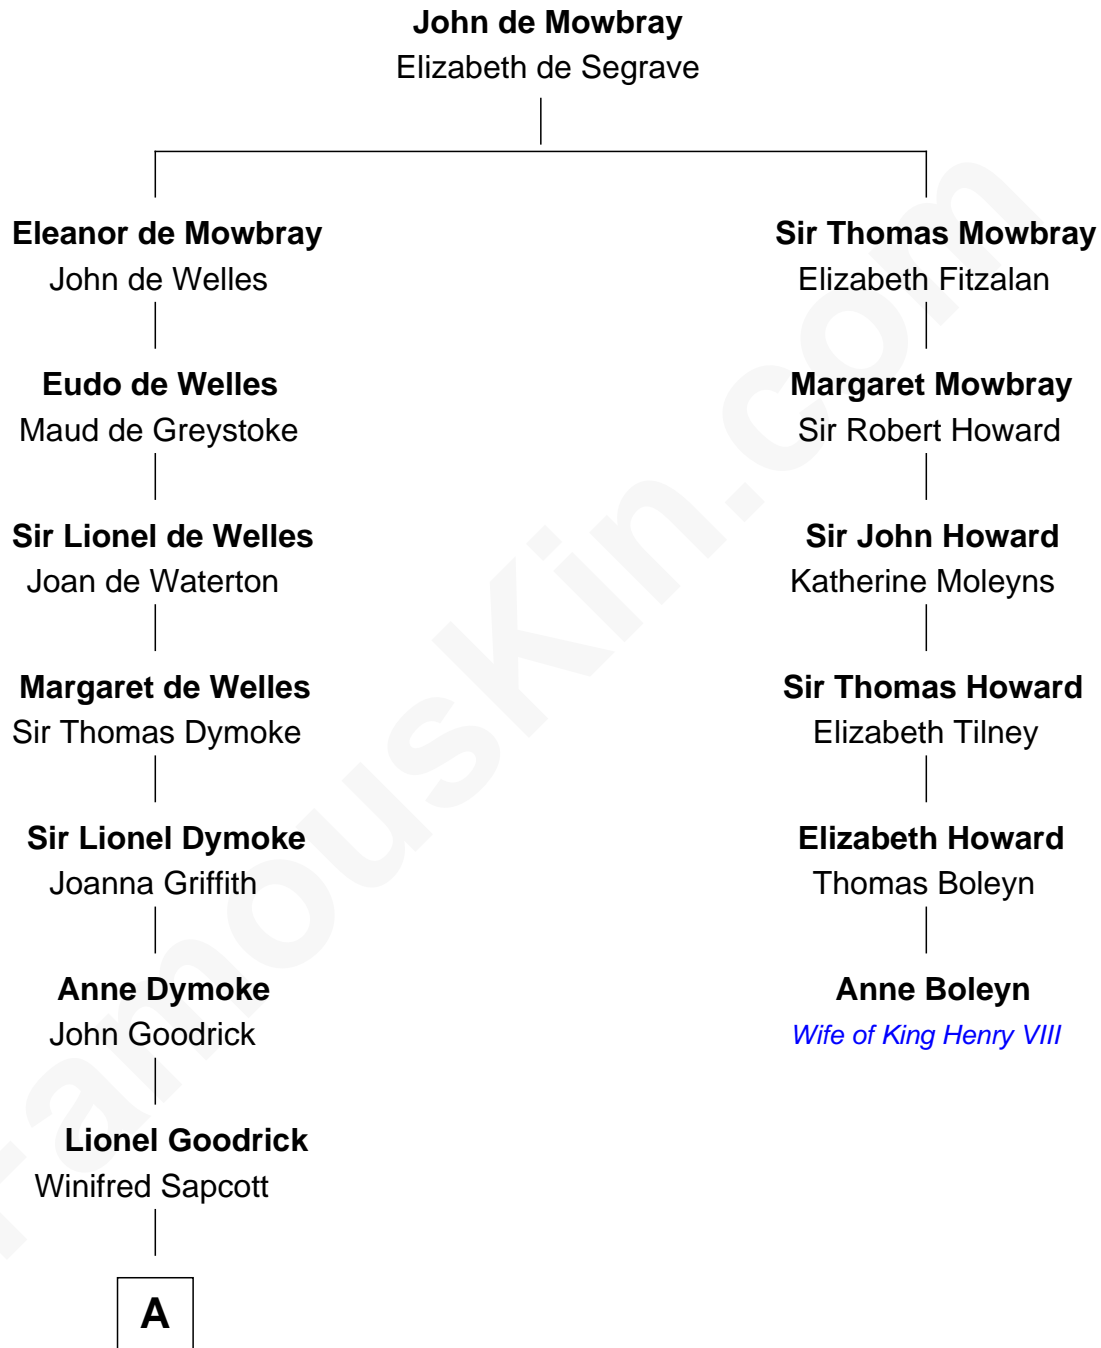

FamousKin.com

Relationship Chart of

Lucille Ball

TV Actress - "I Love Lucy"

5th cousin 14 times removed of

Anne Boleyn

2nd Wife of King Henry VIII