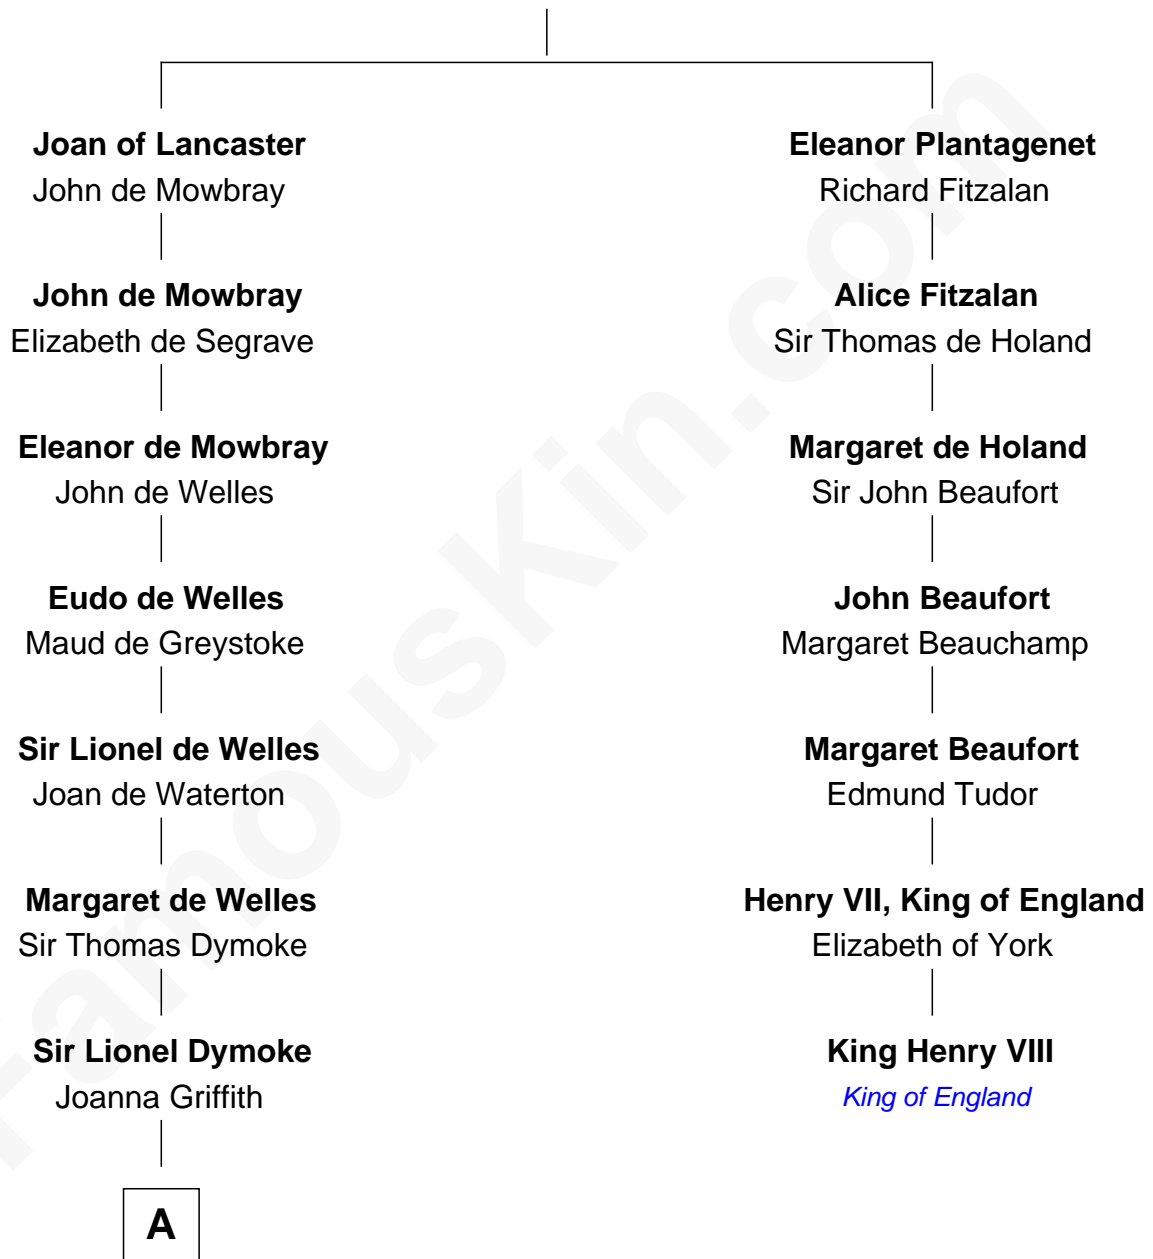

FamousKin.com

Relationship Chart of

Lucille Ball

TV Actress - "I Love Lucy"

6th cousin 15 times removed of

King Henry VIII
King of England

Henry Plantagenet
Maud de Chaworth

A