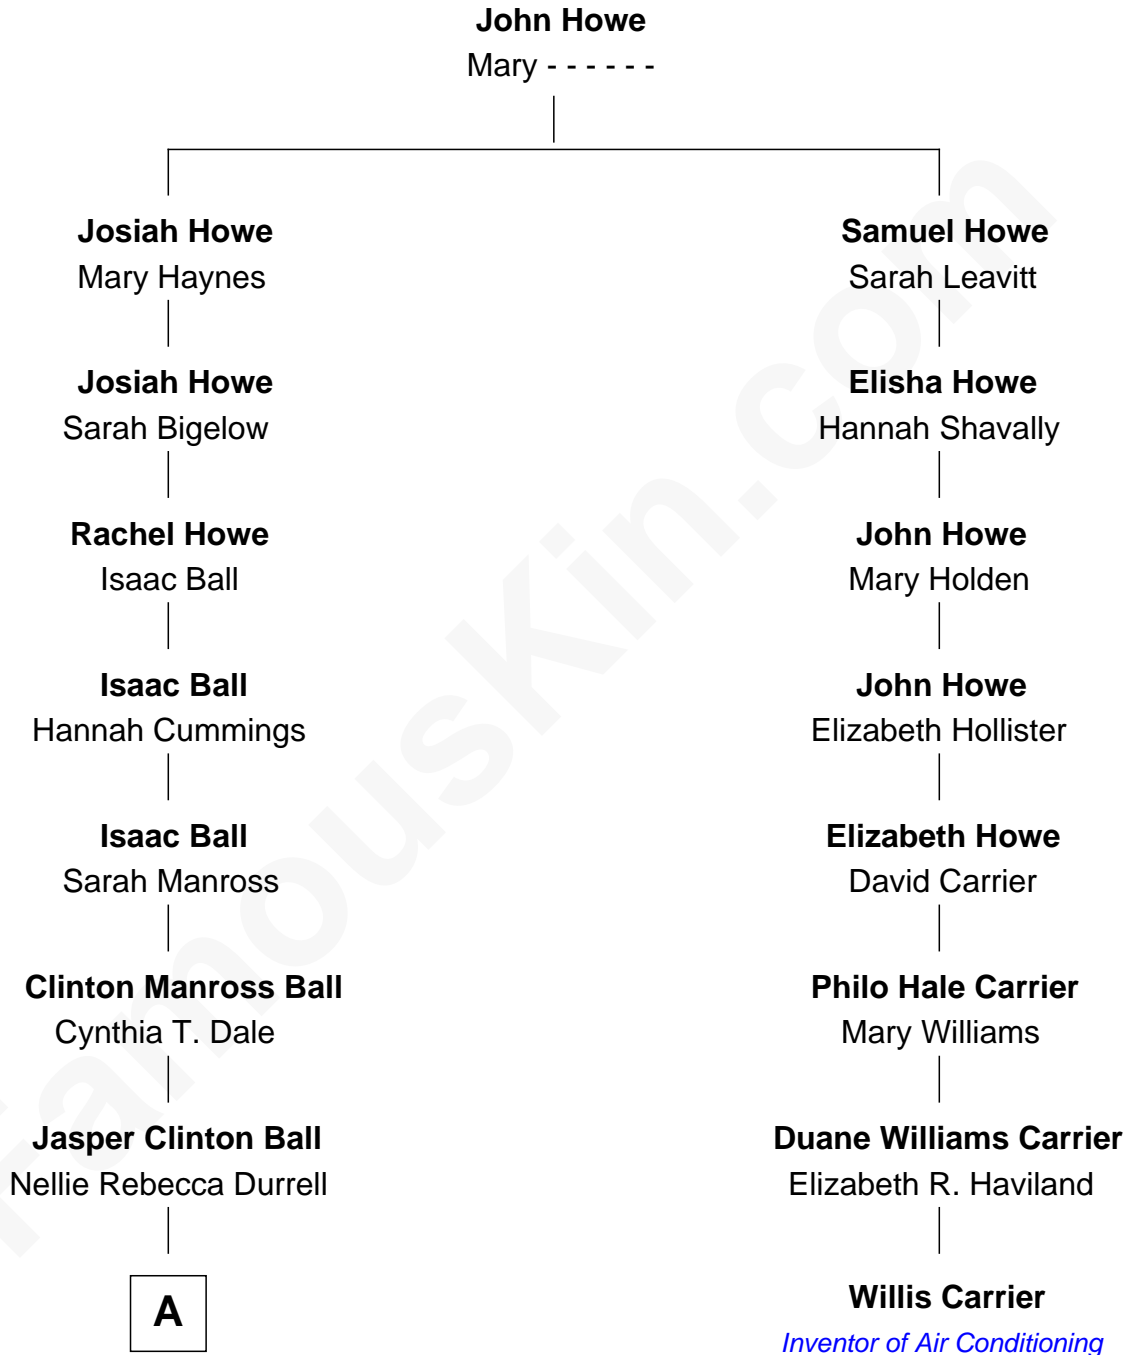

FamousKin.com

Relationship Chart of

Lucille Ball

TV Actress - "I Love Lucy"

7th cousin 1 time removed of

Willis Carrier

Inventor of Air Conditioning

A

Henry Durrell Ball
Desiree Evelyn Hunt

Lucille Ball
TV Actress - "I Love Lucy"

FamousKin.com