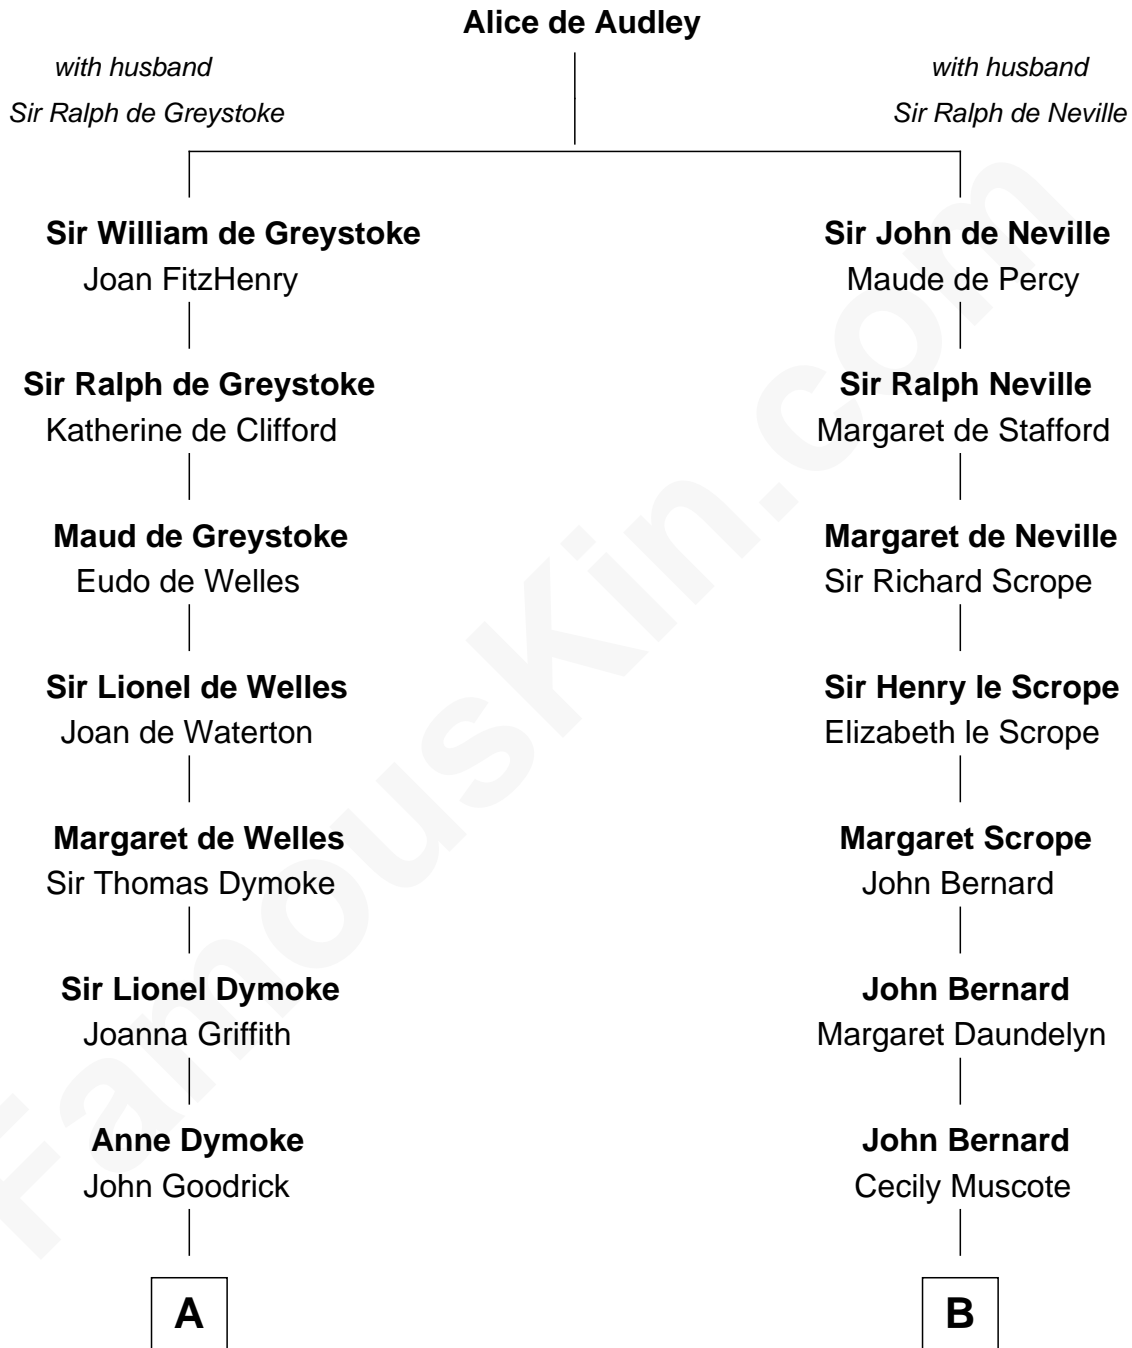

FamousKin.com

Relationship Chart of

Lucille Ball

TV Actress - "I Love Lucy"

13th cousin 7 times removed of

Francis Lightfoot Lee

Signer of the Declaration of Independence

C

George Osborn Durrell

Anne Jane Jewell

Nellie Rebecca Durrell

Jasper Clinton Ball

Henry Durrell Ball

Desiree Evelyn Hunt

Lucille Ball

TV Actress - "I Love Lucy"