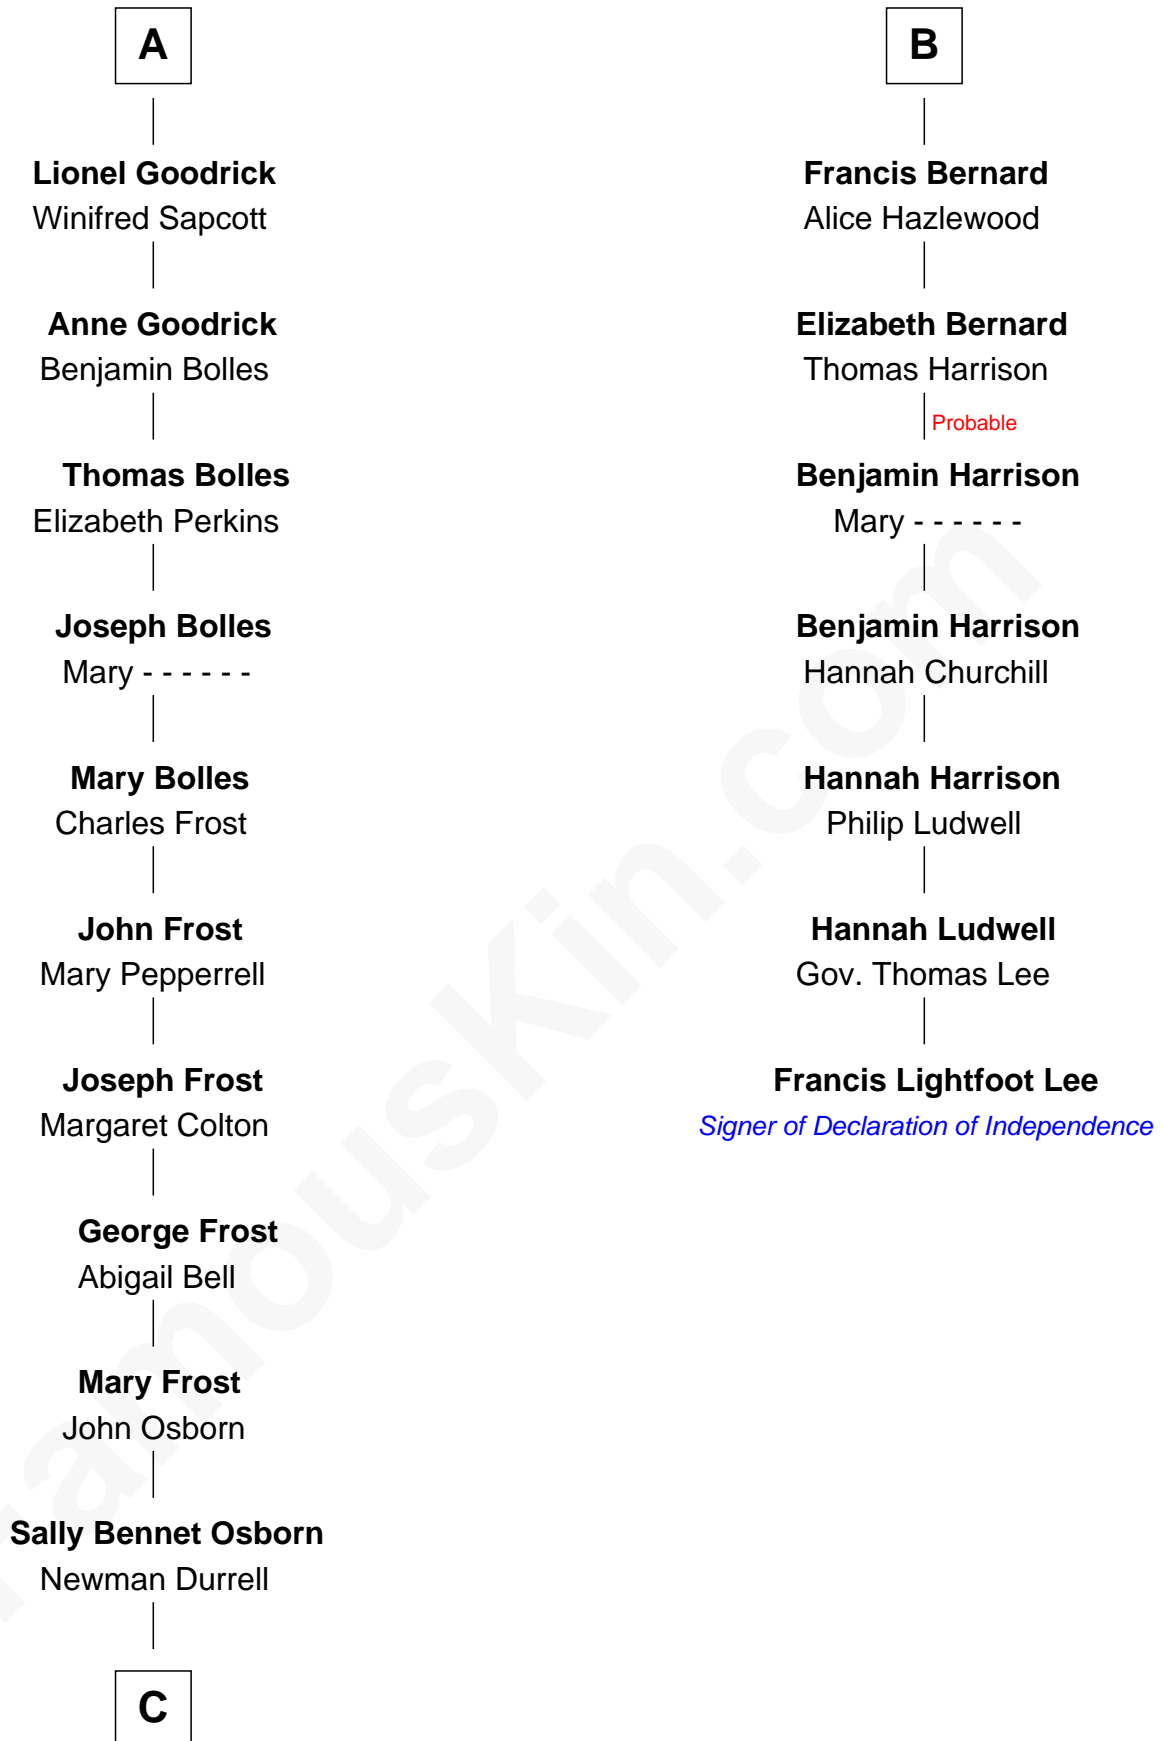

FamousKin.com

Relationship Chart of

Lucille Ball

TV Actress - "I Love Lucy"

13th cousin 7 times removed of

Francis Lightfoot Lee

Signer of the Declaration of Independence

C

George Osborn Durrell

Anne Jane Jewell

Nellie Rebecca Durrell

Jasper Clinton Ball

Henry Durrell Ball

Desiree Evelyn Hunt

Lucille Ball

TV Actress - "I Love Lucy"