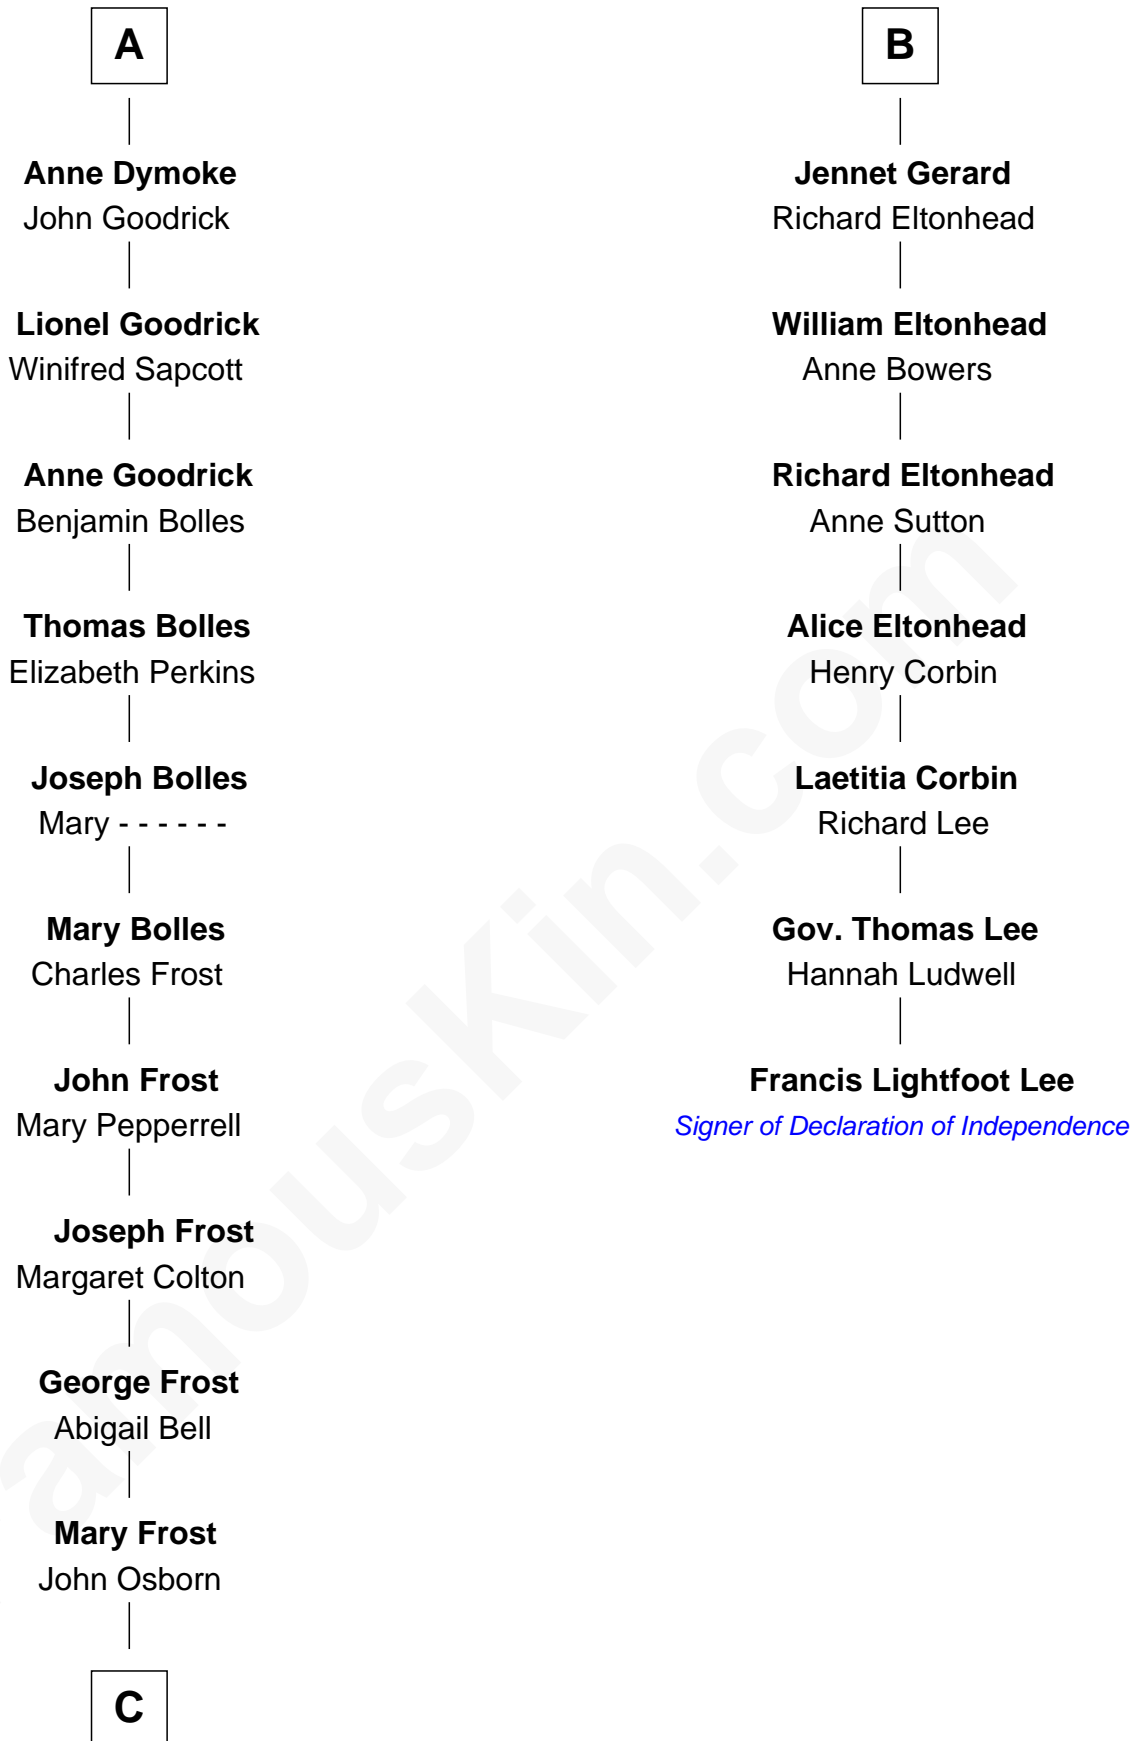

## Relationship Chart of

### Lucille Ball

TV Actress - "I Love Lucy"

13th cousin 8 times removed of

### Francis Lightfoot Lee

Signer of the Declaration of Independence

**Henry Plantagenet**  
Maud de Chaworth

**C**

—  
**Sally Bennet Osborn**

Newman Durrell

—  
**George Osborn Durrell**

Anne Jane Jewell

—  
**Nellie Rebecca Durrell**

Jasper Clinton Ball

—  
**Henry Durrell Ball**

Desiree Evelyn Hunt

—  
**Lucille Ball**

*TV Actress - "I Love Lucy"*

FamousKin.com