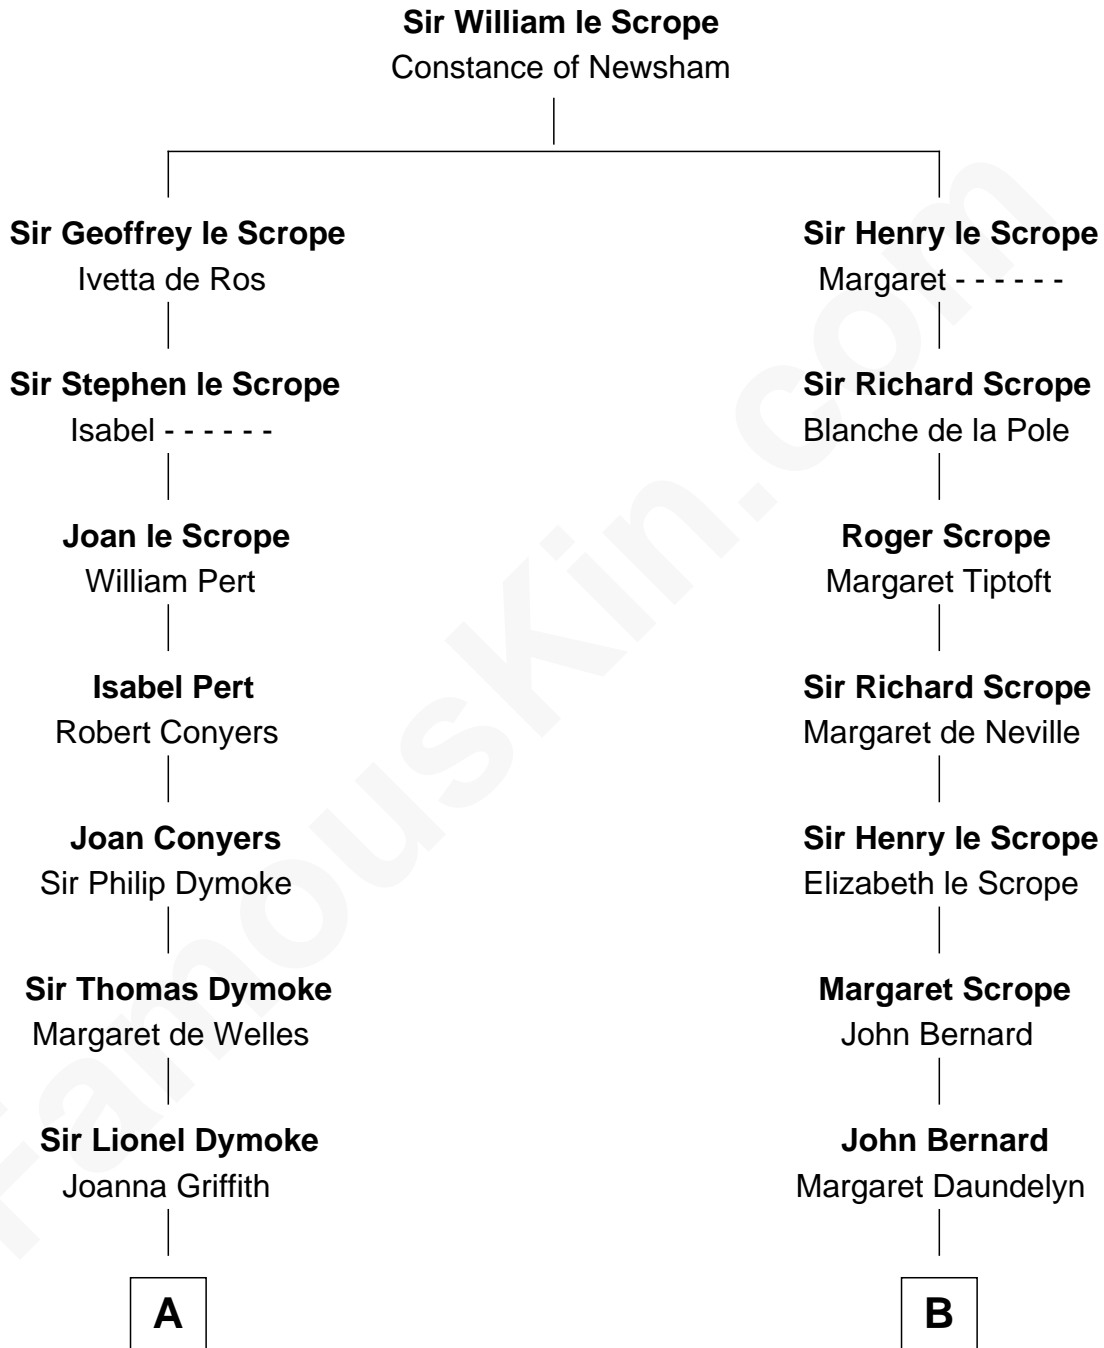

FamousKin.com

Relationship Chart of

Lucille Ball

TV Actress - "I Love Lucy"

14th cousin 7 times removed of

Francis Lightfoot Lee

Signer of the Declaration of Independence

C

—
Sally Bennet Osborn

Newman Durrell

—
George Osborn Durrell

Anne Jane Jewell

—
Nellie Rebecca Durrell

Jasper Clinton Ball

—
Henry Durrell Ball

Desiree Evelyn Hunt