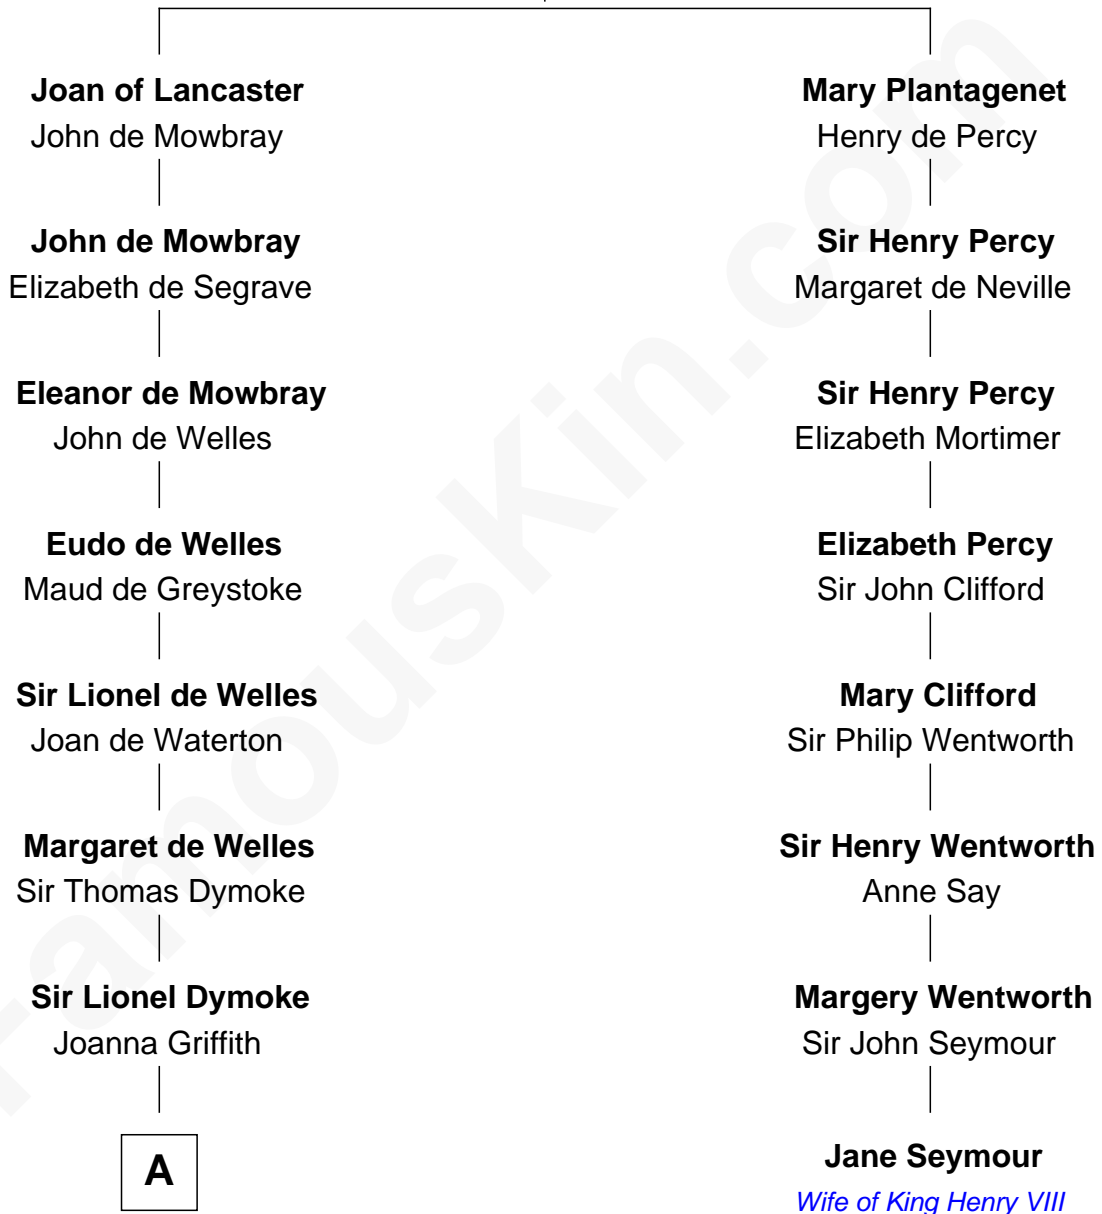

FamousKin.com

Relationship Chart of

Lucille Ball

TV Actress - "I Love Lucy"

7th cousin 14 times removed of

Jane Seymour

3rd Wife of King Henry VIII

Henry Plantagenet
Maud de Chaworth