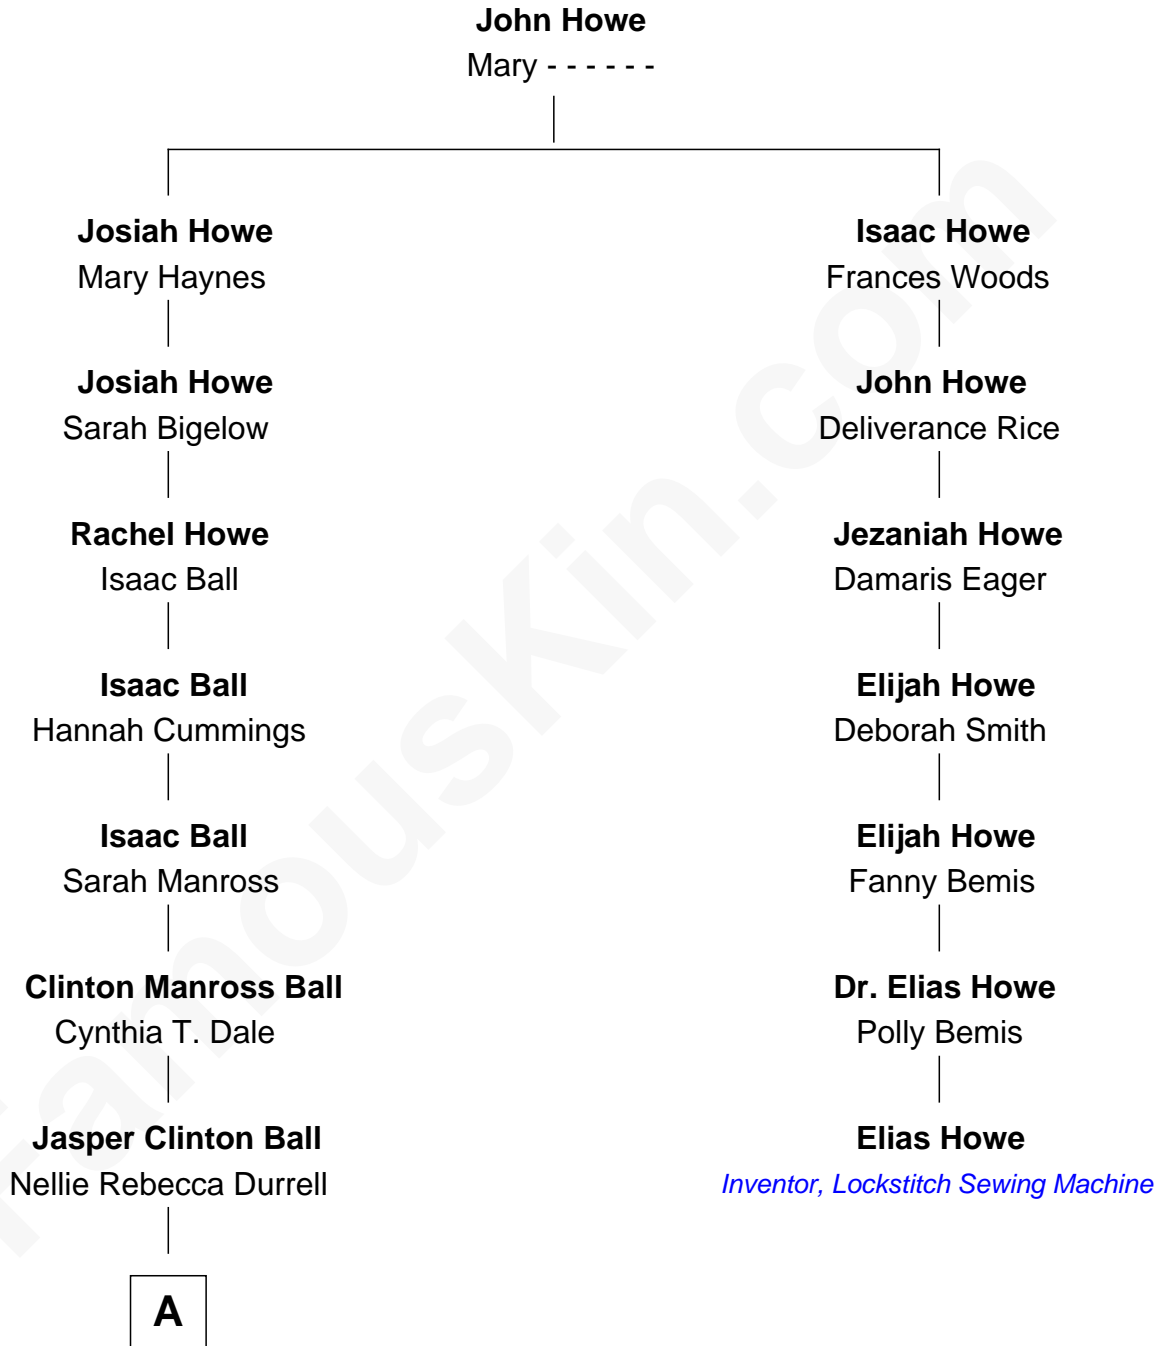

# FamousKin.com Relationship Chart of

**Lucille Ball**

*TV Actress - "I Love Lucy"*

6th cousin 2 times removed of

**Elias Howe**

*Inventor, Lockstitch Sewing Machine*

**A**

Henry Durrell Ball  
Desiree Evelyn Hunt

Lucille Ball  
*TV Actress - "I Love Lucy"*

FamousKin.com