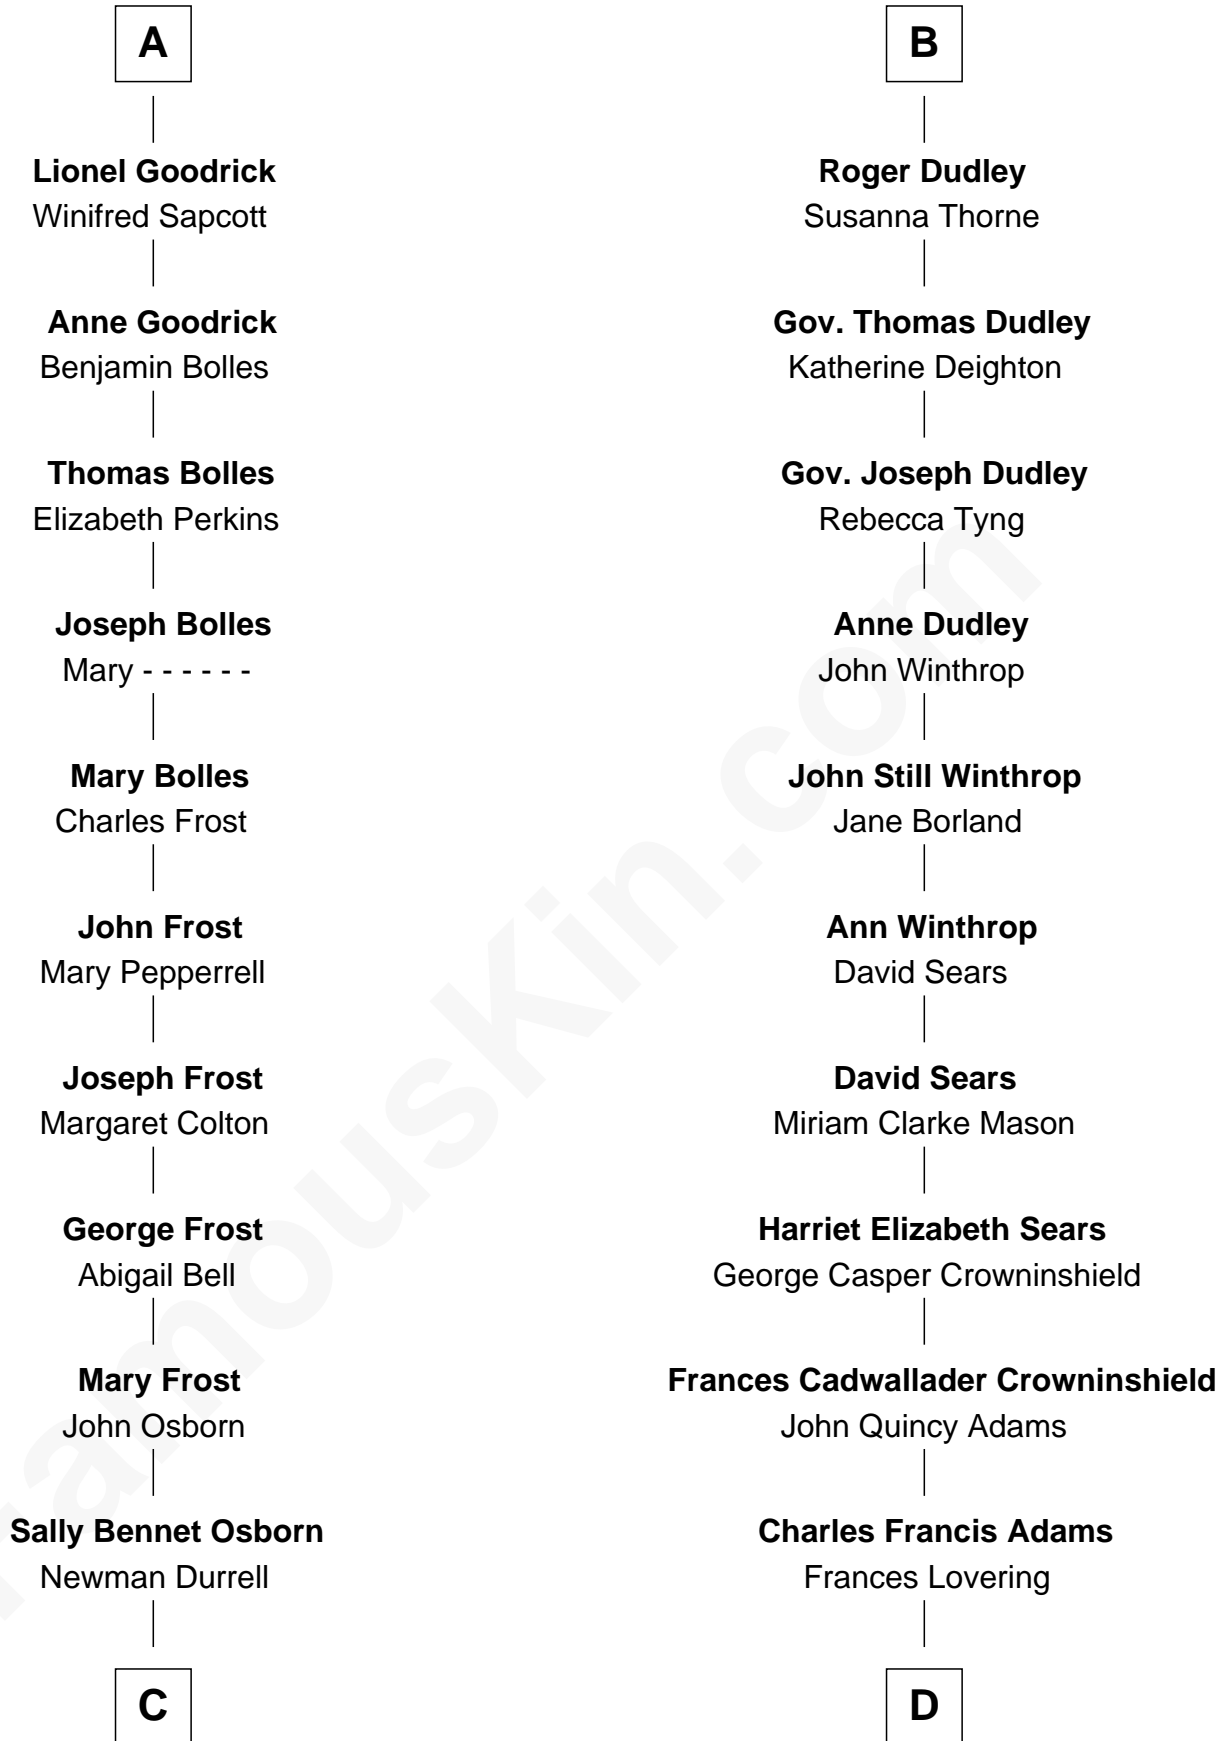

FamousKin.com

Relationship Chart of

Lucille Ball

TV Actress - "I Love Lucy"

18th cousin 2 times removed of

John Adams Morgan

1952 Olympic Sailing Gold Medalist

FamousKin.com