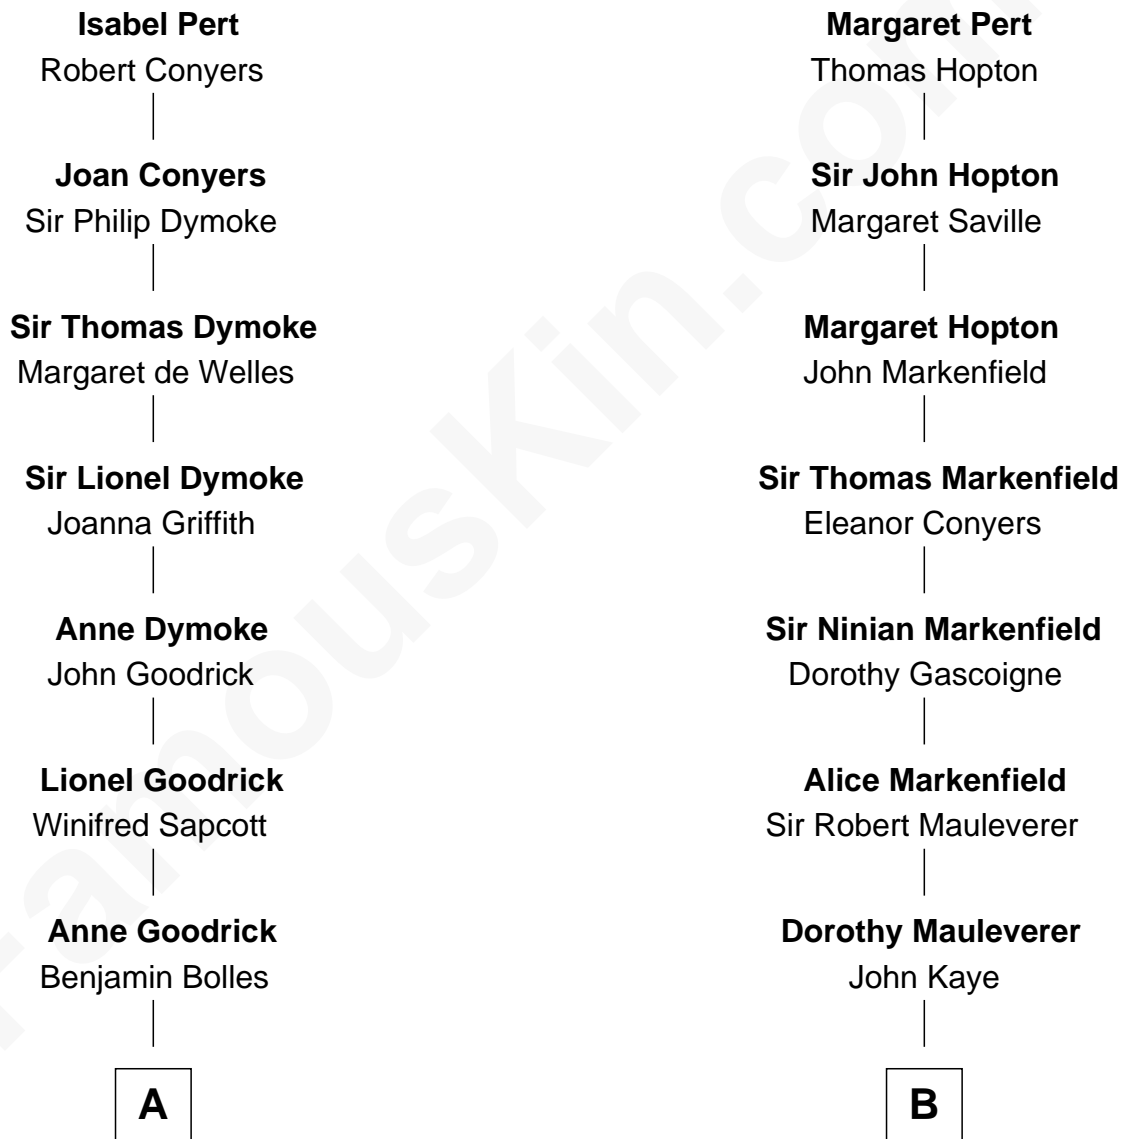

FamousKin.com Relationship Chart of

Lucille Ball

TV Actress - "I Love Lucy"

18th cousin 1 time removed of

John Adams Morgan

1952 Olympic Sailing Gold Medalist

William Pert
Joan le Scrope

C