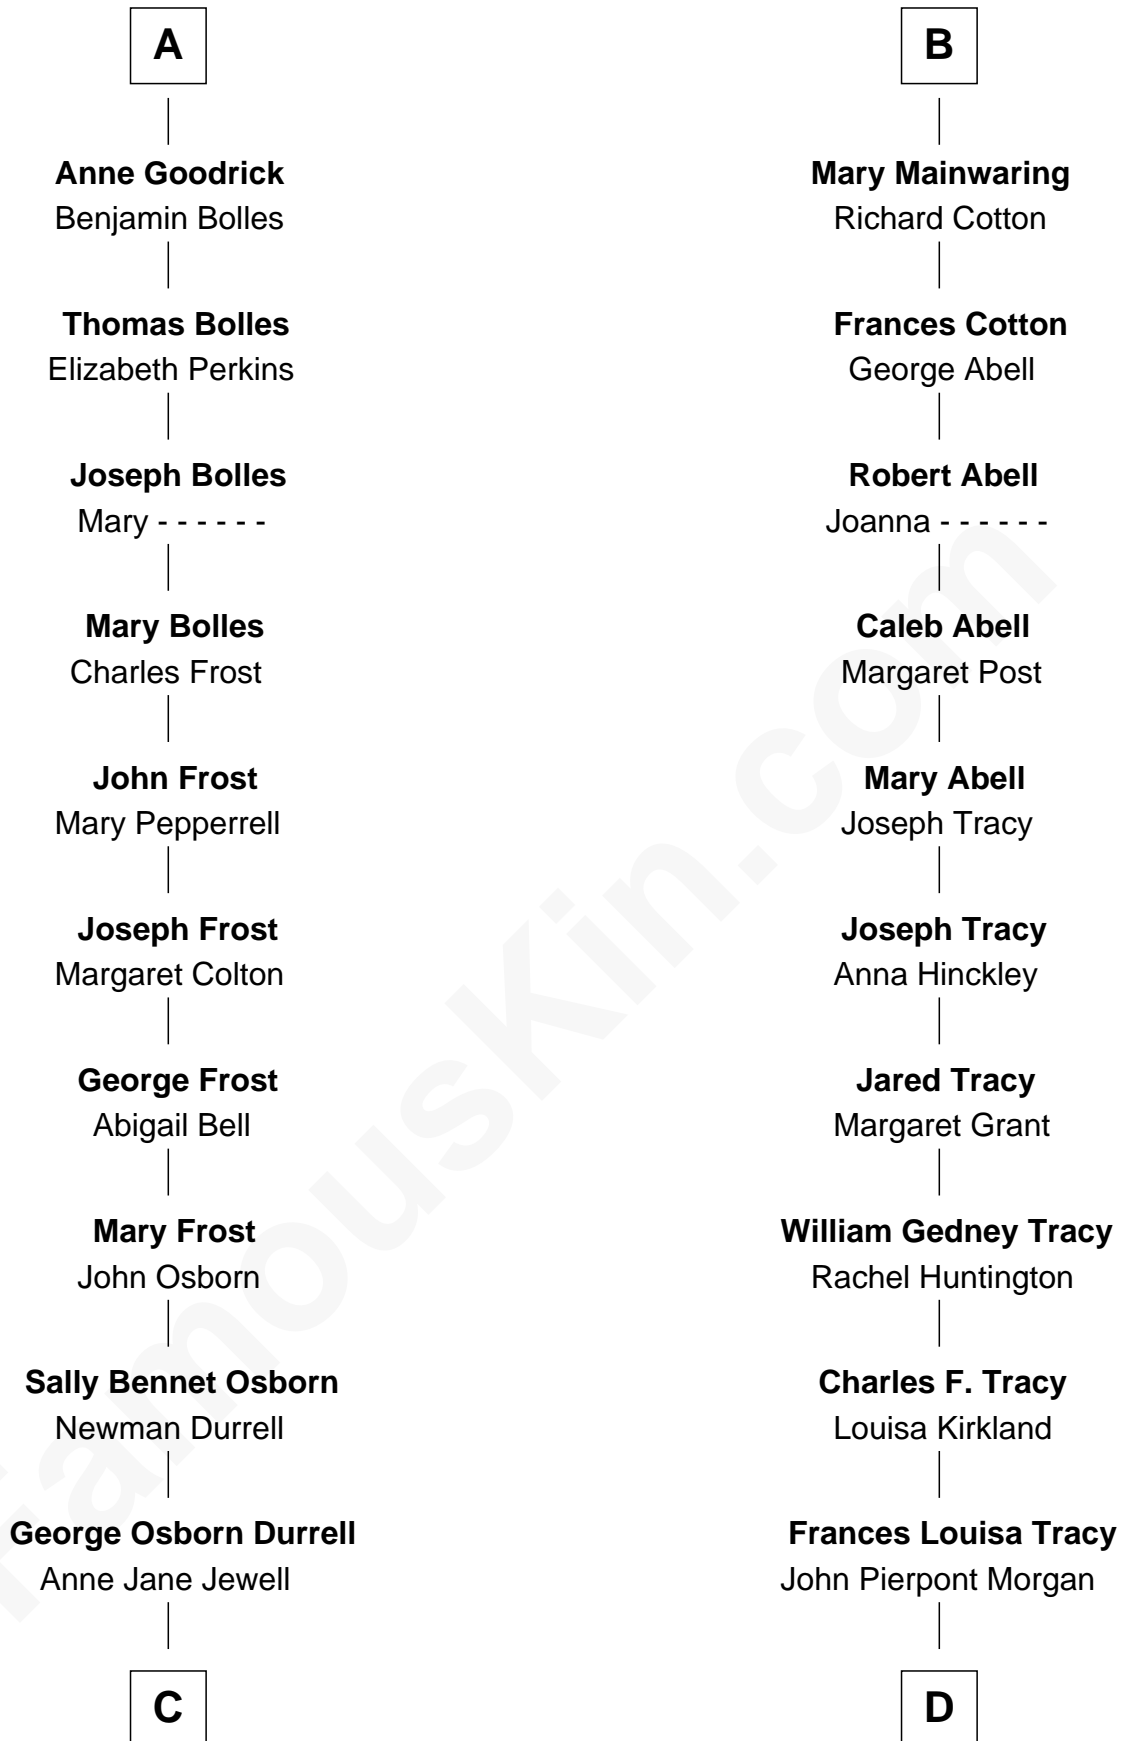

FamousKin.com Relationship Chart of

Lucille Ball

TV Actress - "I Love Lucy"

19th cousin of

John Adams Morgan

1952 Olympic Sailing Gold Medalist

C

Nellie Rebecca Durrell

Jasper Clinton Ball

Henry Durrell Ball

Desiree Evelyn Hunt

Lucille Ball

TV Actress - "I Love Lucy"

D

John Pierpont Morgan

Jane Norton Grew