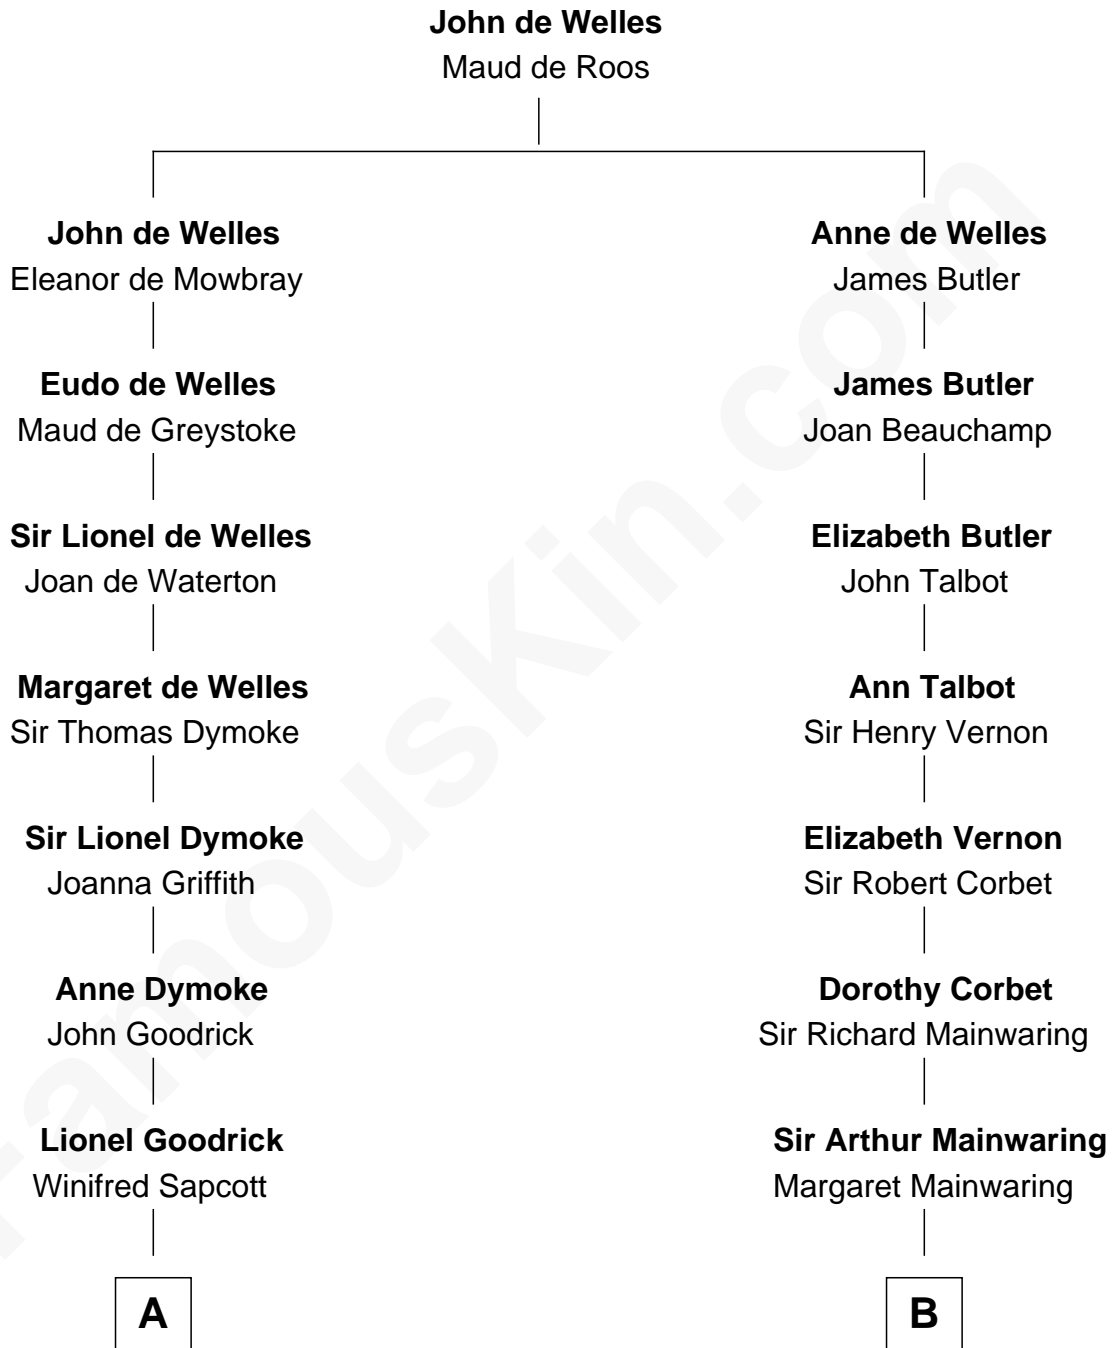

FamousKin.com Relationship Chart of

Lucille Ball

TV Actress - "I Love Lucy"

19th cousin of

John Adams Morgan

1952 Olympic Sailing Gold Medalist

C

Nellie Rebecca Durrell

Jasper Clinton Ball

Henry Durrell Ball

Desiree Evelyn Hunt

Lucille Ball

TV Actress - "I Love Lucy"

D

John Pierpont Morgan

Jane Norton Grew