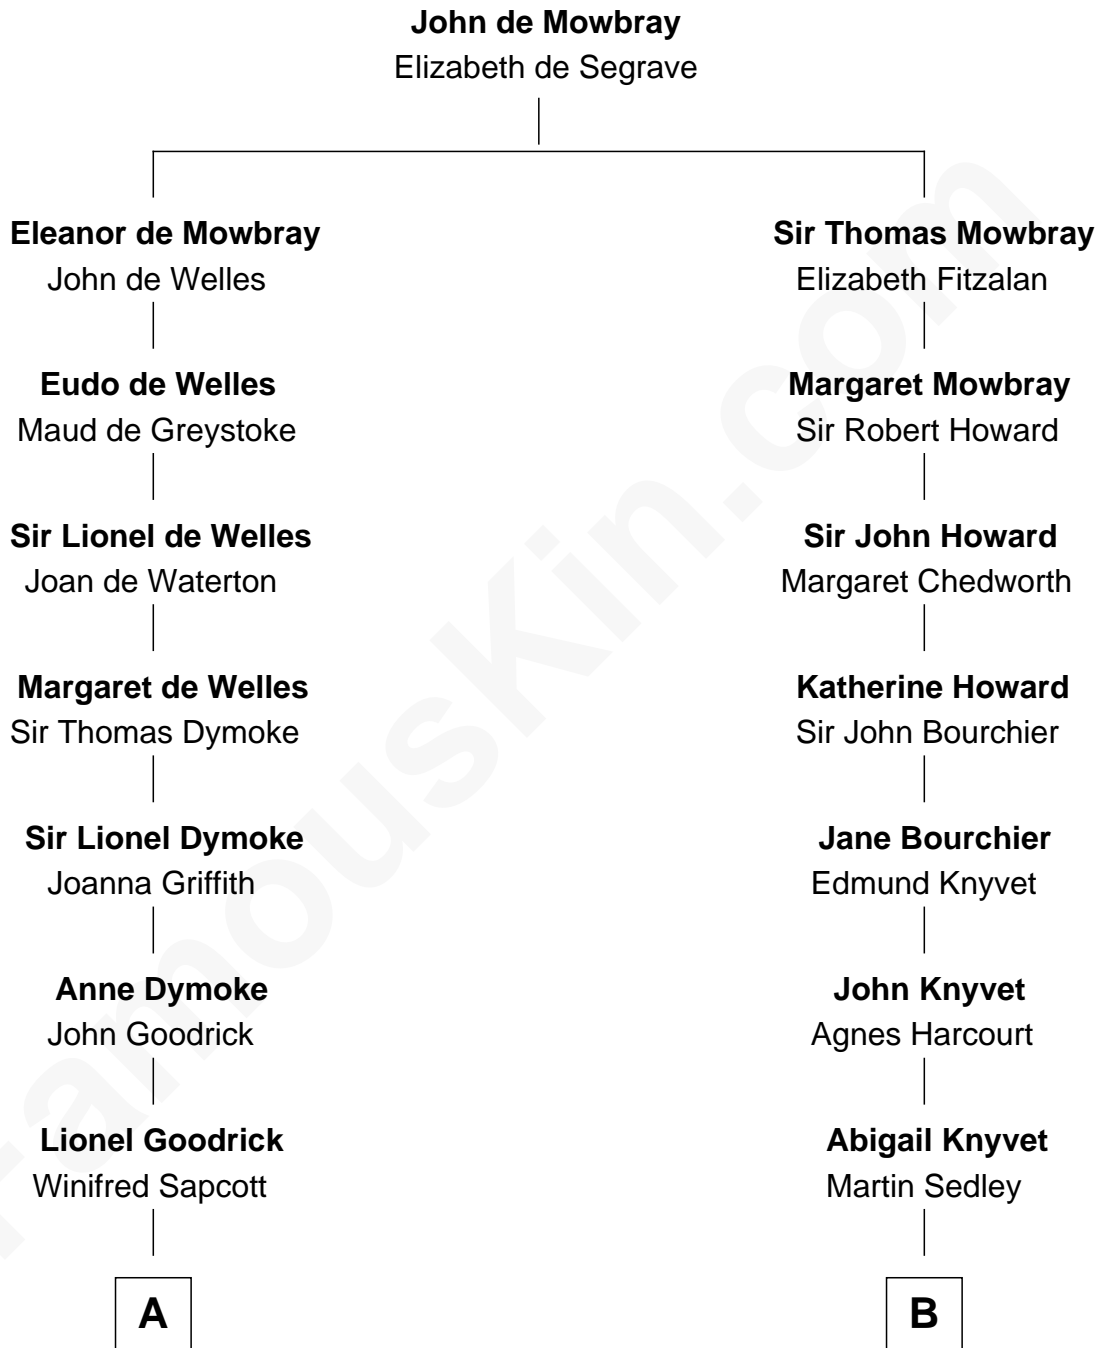

# FamousKin.com Relationship Chart of

**Lucille Ball**

*TV Actress - "I Love Lucy"*

18th cousin 1 time removed of

**John Adams Morgan**

*1952 Olympic Sailing Gold Medalist*

**C**

**Nellie Rebecca Durrell**

Jasper Clinton Ball

**Henry Durrell Ball**

Desiree Evelyn Hunt

**Lucille Ball**

*TV Actress - "I Love Lucy"*

**D**

**Catherine Frances Lovering Adams**

Henry Sturgis Morgan

**John Adams Morgan**

*Olympic Gold Medalist*

FamousKin.com