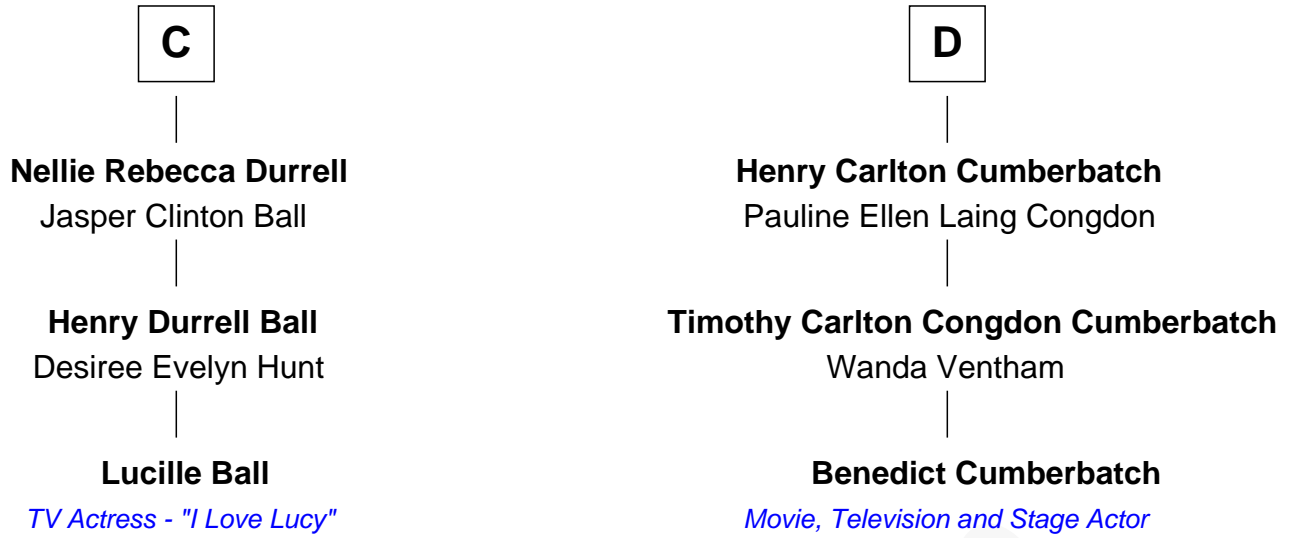

# FamousKin.com Relationship Chart of

**Lucille Ball**

*TV Actress - "I Love Lucy"*

19th cousin of

**Benedict Cumberbatch**

*Movie, Television and Stage Actor*

**Sir William de Aton**

Isabel de Percy

Sir Ralph Eure

**Sir William Eure**

Maud Fitzhugh

**Robert Eure**

Anne Tempest

**Elizabeth Eure**

Sir James Strangeways

**Felice Strangeways**

William Aske

**Roger Aske**

Margery Sedgwick

**Elizabeth Aske**

Richard Bowes

**B**

FamousKin.com