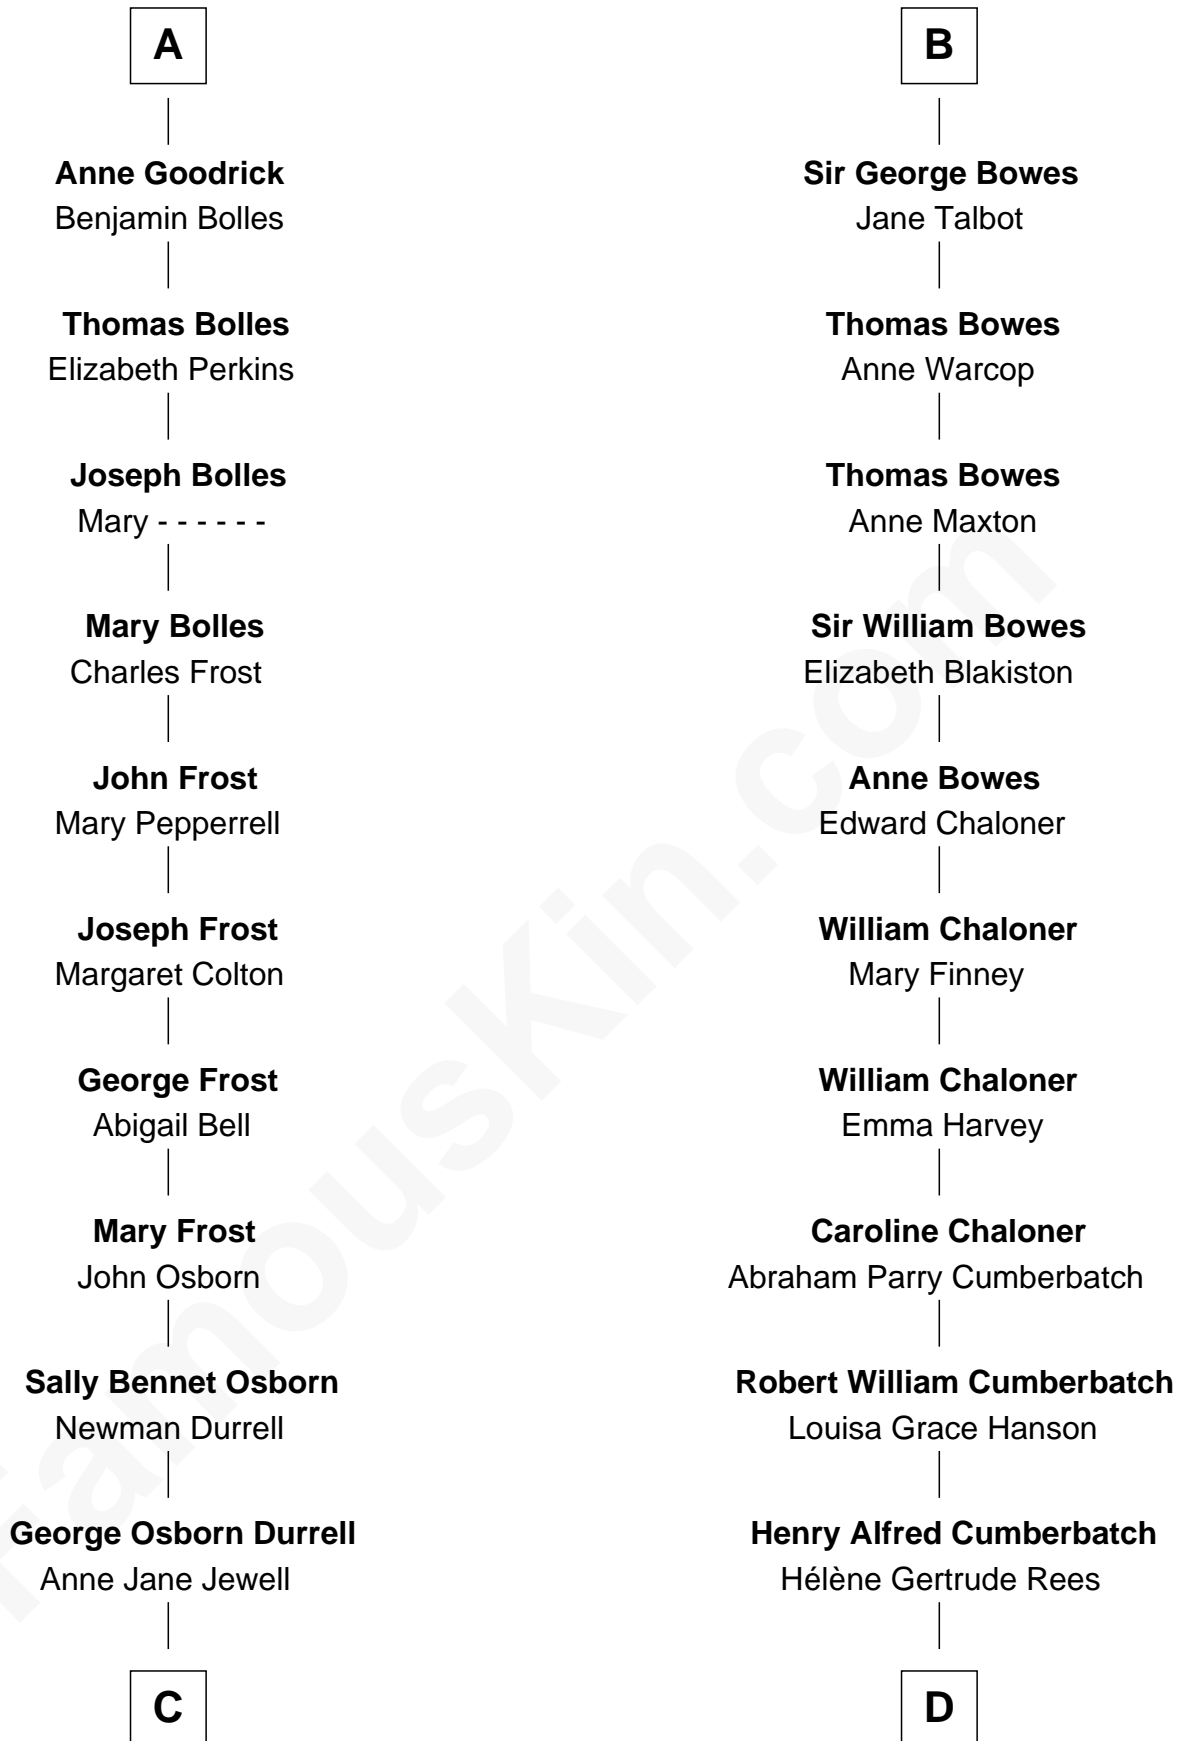

# FamousKin.com Relationship Chart of

**Lucille Ball**

*TV Actress - "I Love Lucy"*

19th cousin of

**Benedict Cumberbatch**

*Movie, Television and Stage Actor*

**Sir William de Aton**

Isabel de Percy

**Elizabeth de Aton**

Sir John Conyers

**Robert Conyers**

Isabel Pert

**Joan Conyers**

Sir Philip Dymoke

**Sir Thomas Dymoke**

Margaret de Welles

Sir Ralph Eure

**Sir William Eure**

Maud Fitzhugh

**Robert Eure**

Anne Tempest

**Elizabeth Eure**

Sir James Strangeways

**Felice Strangeways**

William Aske

**Roger Aske**

Margery Sedgwick

**Elizabeth Aske**

Richard Bowes

**B**

FamousKin.com