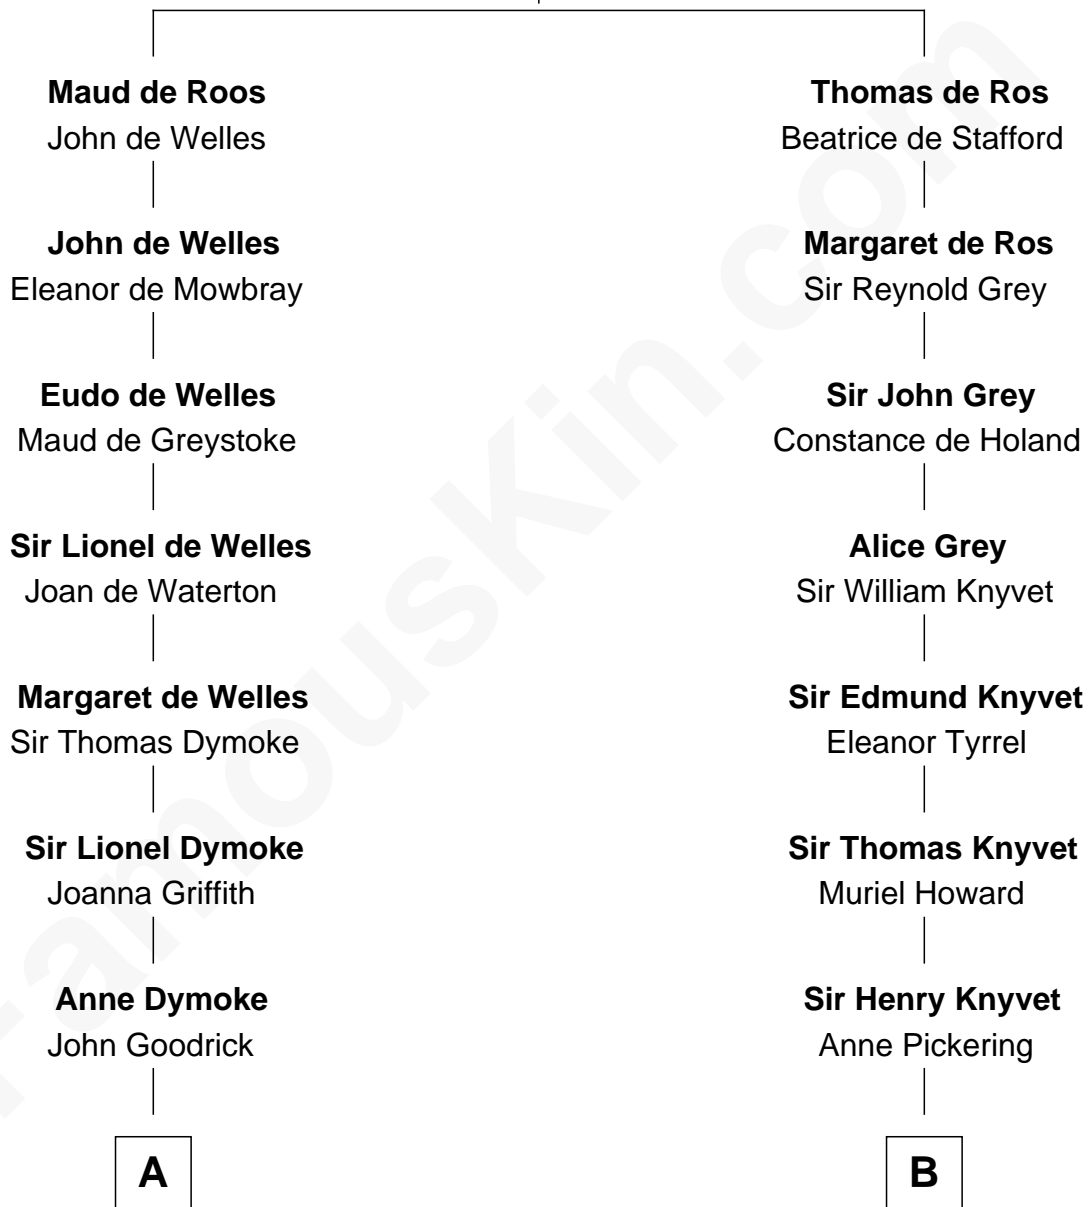

# FamousKin.com Relationship Chart of

**Lucille Ball**

*TV Actress - "I Love Lucy"*

19th cousin 1 time removed of

**Tilda Swinton**

*Movie Actress*

**Sir William de Ros**  
Margery de Badlesmere

**C**

**George Osborn Durrell**

Anne Jane Jewell

**Nellie Rebecca Durrell**

Jasper Clinton Ball

**Henry Durrell Ball**

Desiree Evelyn Hunt

**Lucille Ball**

*TV Actress - "I Love Lucy"*

**D**

**Mariora Beatrice Evelyn Rochfort Alers-Hankey**

Alan Henry Campbell Swinton

**Sir John Swinton**

Judith Balfour Killen

**Tilda Swinton**

*Movie Actress*