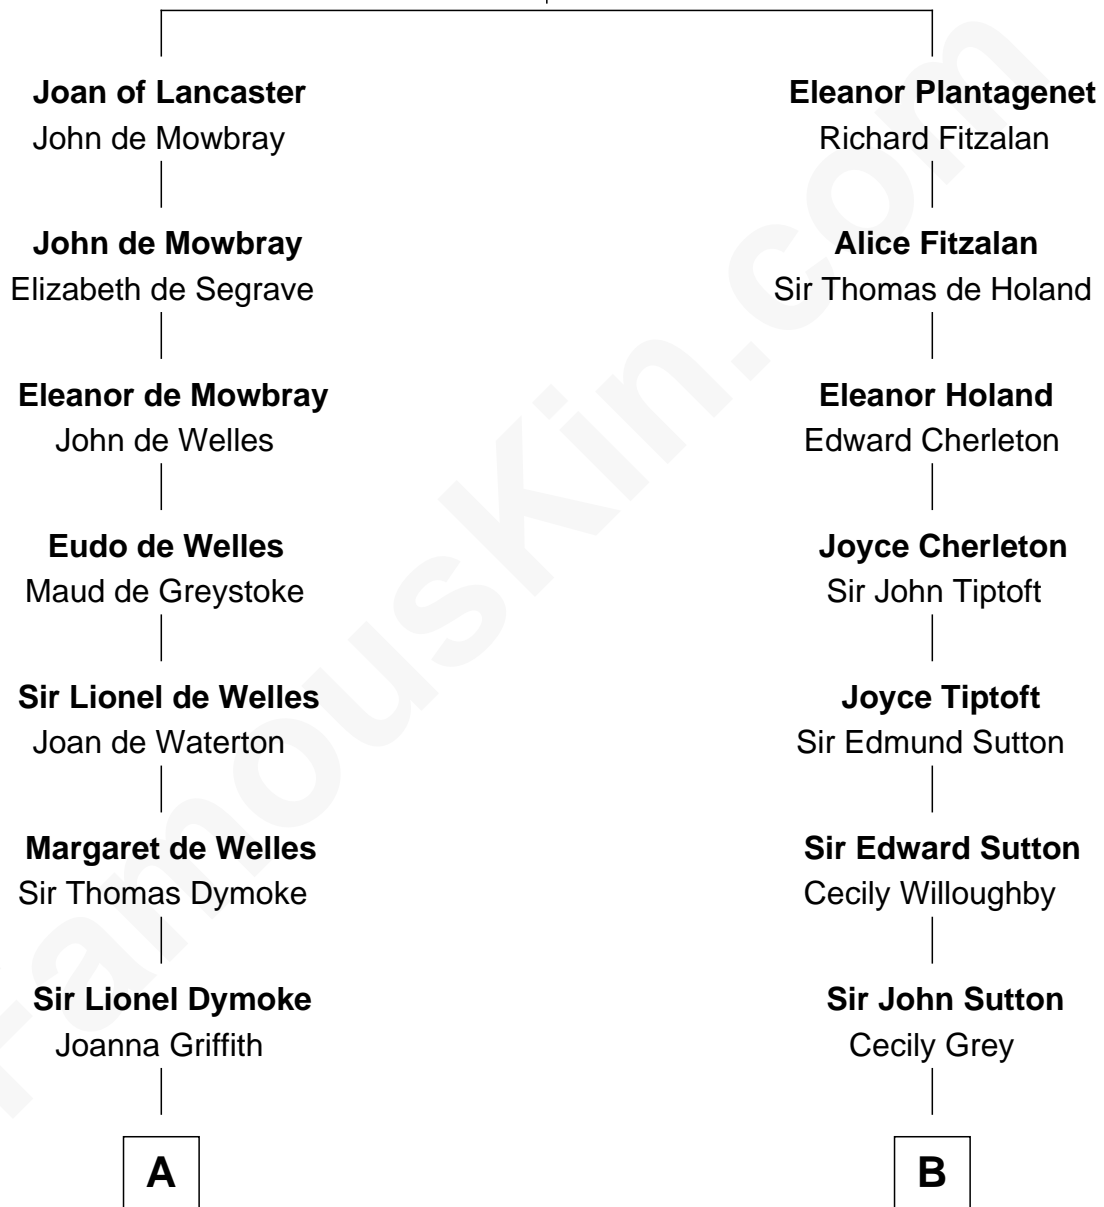

FamousKin.com

Relationship Chart of

Lucille Ball

TV Actress - "I Love Lucy"

15th cousin 6 times removed of

Jane (Appleton) Pierce

First Lady of President Franklin Pierce

Henry Plantagenet
Maud de Chaworth

C

—
Sally Bennet Osborn

Newman Durrell

—
George Osborn Durrell

Anne Jane Jewell

—
Nellie Rebecca Durrell

Jasper Clinton Ball

—
Henry Durrell Ball

Desiree Evelyn Hunt

—
Lucille Ball

TV Actress - "I Love Lucy"

FamousKin.com