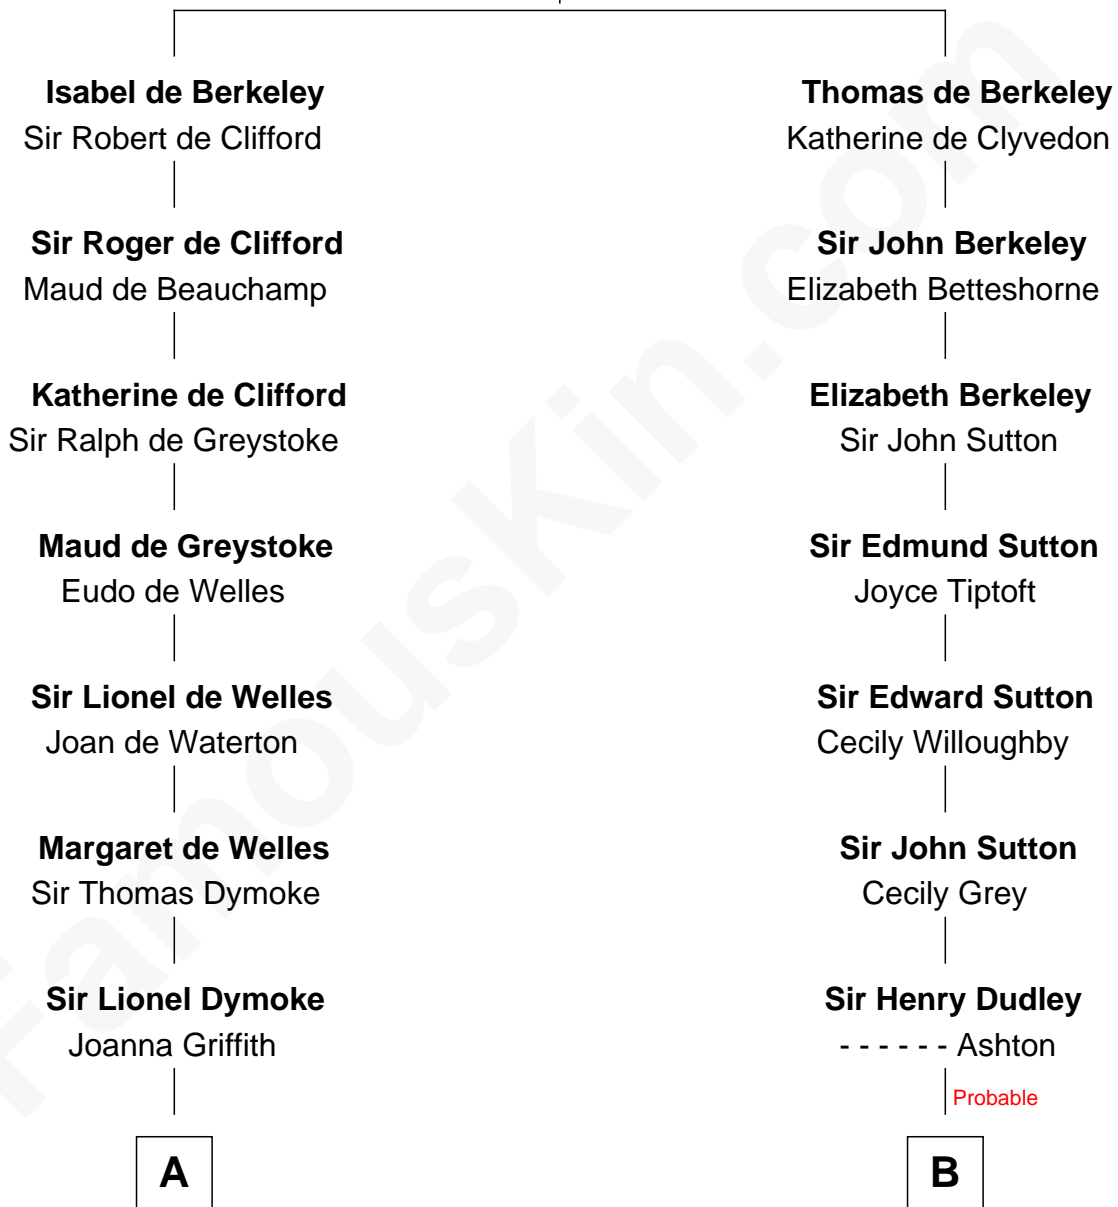

FamousKin.com

Relationship Chart of

Lucille Ball

TV Actress - "I Love Lucy"

14th cousin 7 times removed of

Jane (Appleton) Pierce

First Lady of President Franklin Pierce

Sir Maurice de Berkeley

Eve la Zouche

C

—
Sally Bennet Osborn

Newman Durrell

—
George Osborn Durrell

Anne Jane Jewell

—
Nellie Rebecca Durrell

Jasper Clinton Ball

—
Henry Durrell Ball

Desiree Evelyn Hunt

—
Lucille Ball

TV Actress - "I Love Lucy"