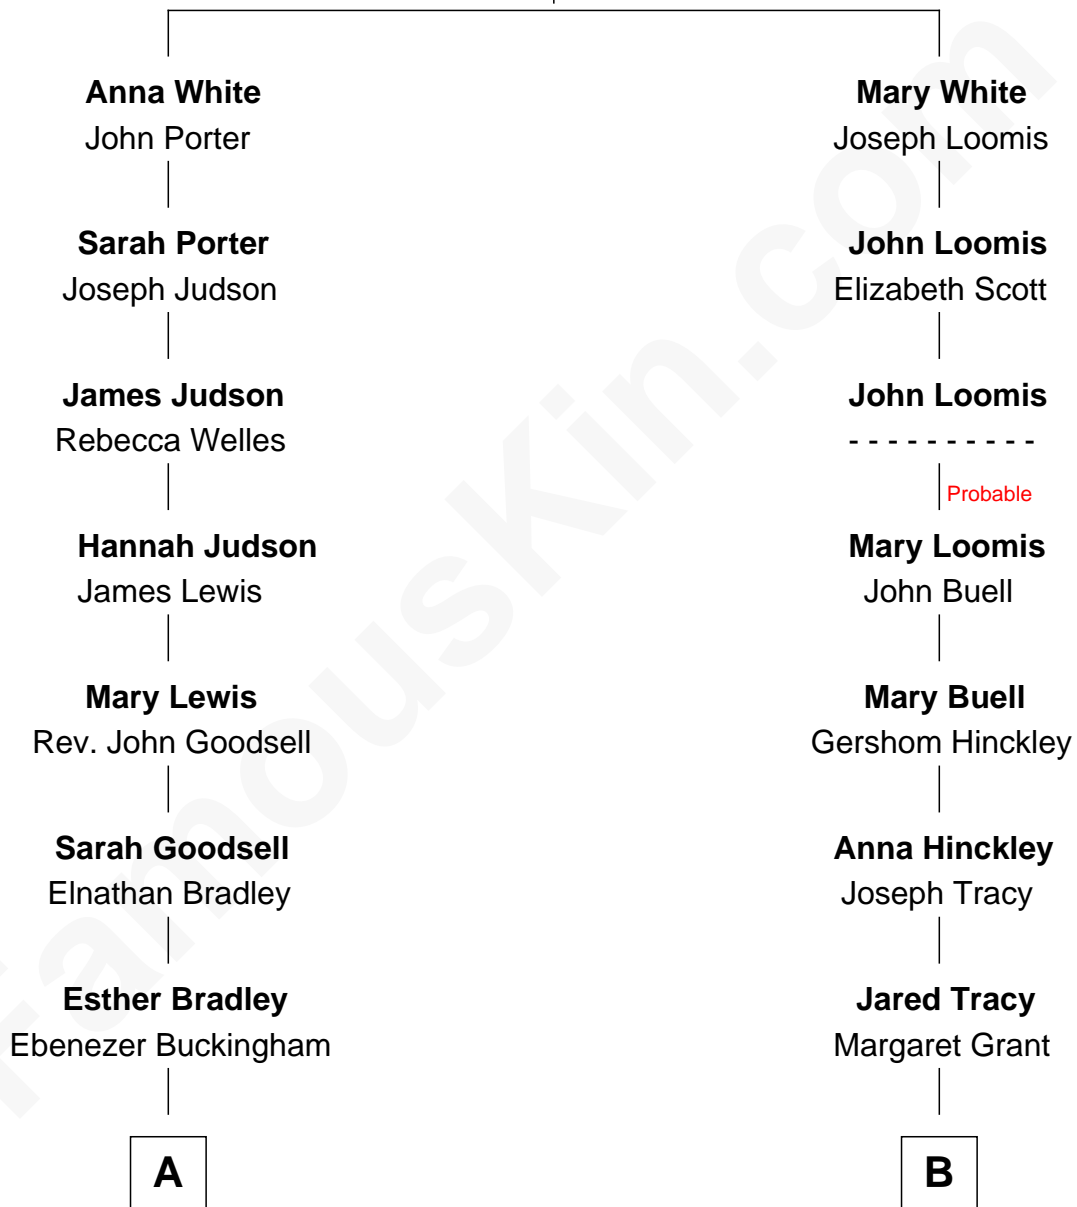

FamousKin.com

Relationship Chart of

Lucille Ball

TV Actress - "I Love Lucy"

11th cousin 1 time removed of

Henry Sturgis Morgan

Co-Founder of Morgan Stanley

Robert White
Bridget Allgar

A

Sarah Buckingham

Benjamin Sprague

James B. Sprague

Angeline S. Greene

Helen Sabina Sprague

William C Orcutt

Flora Belle Orcutt