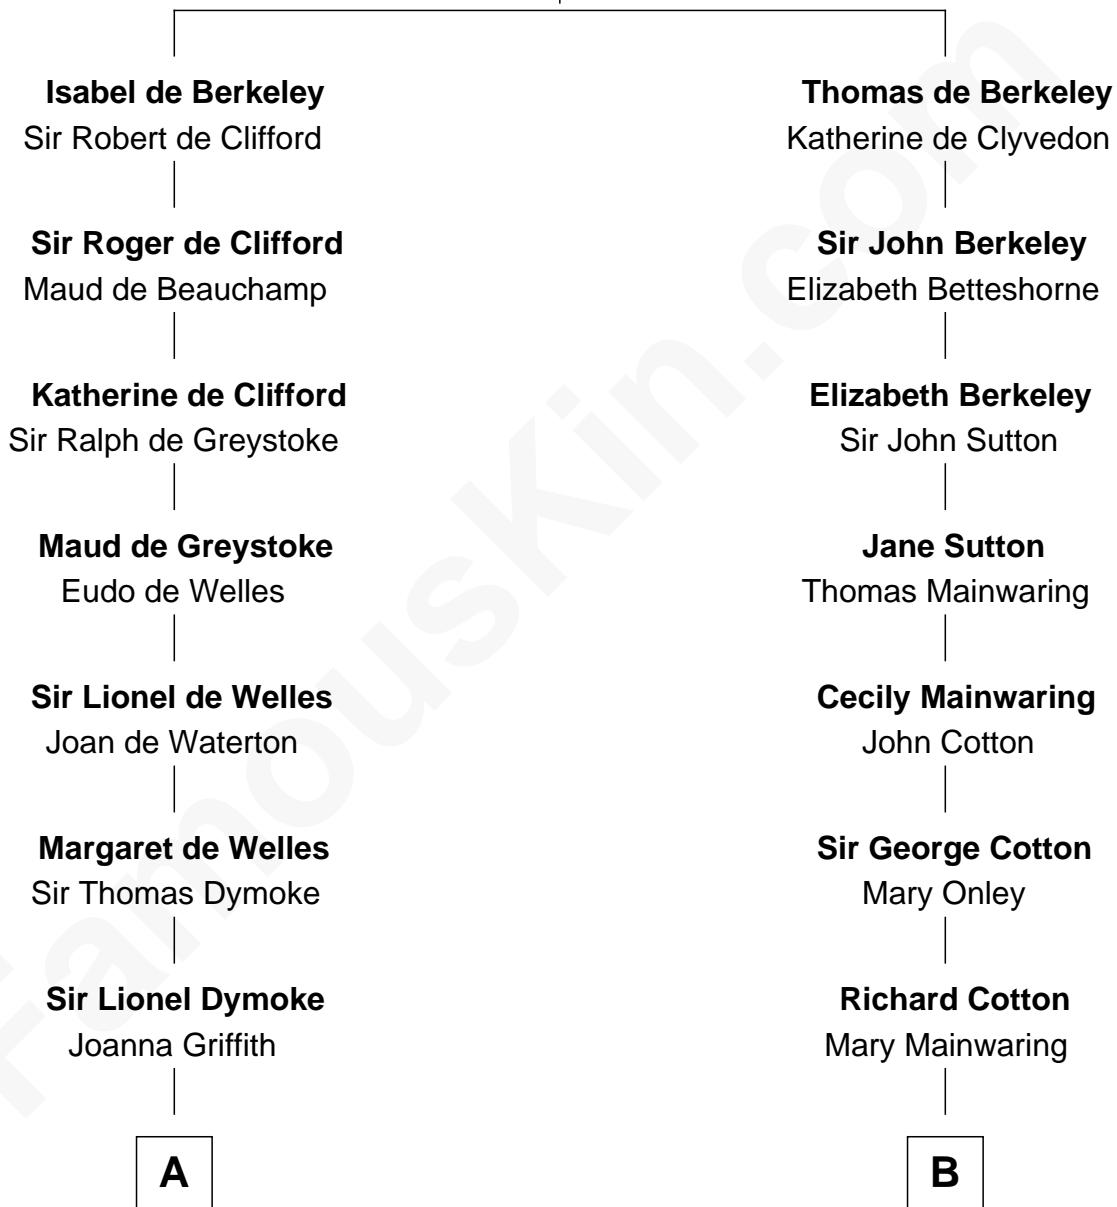

## Relationship Chart of

### Lucille Ball

TV Actress - "I Love Lucy"

17th cousin 4 times removed of

### Henry Sturgis Morgan

Co-Founder of Morgan Stanley

**Sir Maurice de Berkeley**

Eve la Zouche

**C**

—  
**Sally Bennet Osborn**

Newman Durrell

—  
**George Osborn Durrell**

Anne Jane Jewell

—  
**Nellie Rebecca Durrell**

Jasper Clinton Ball

—  
**Henry Durrell Ball**

Desiree Evelyn Hunt

—  
**Lucille Ball**

*TV Actress - "I Love Lucy"*

FamousKin.com