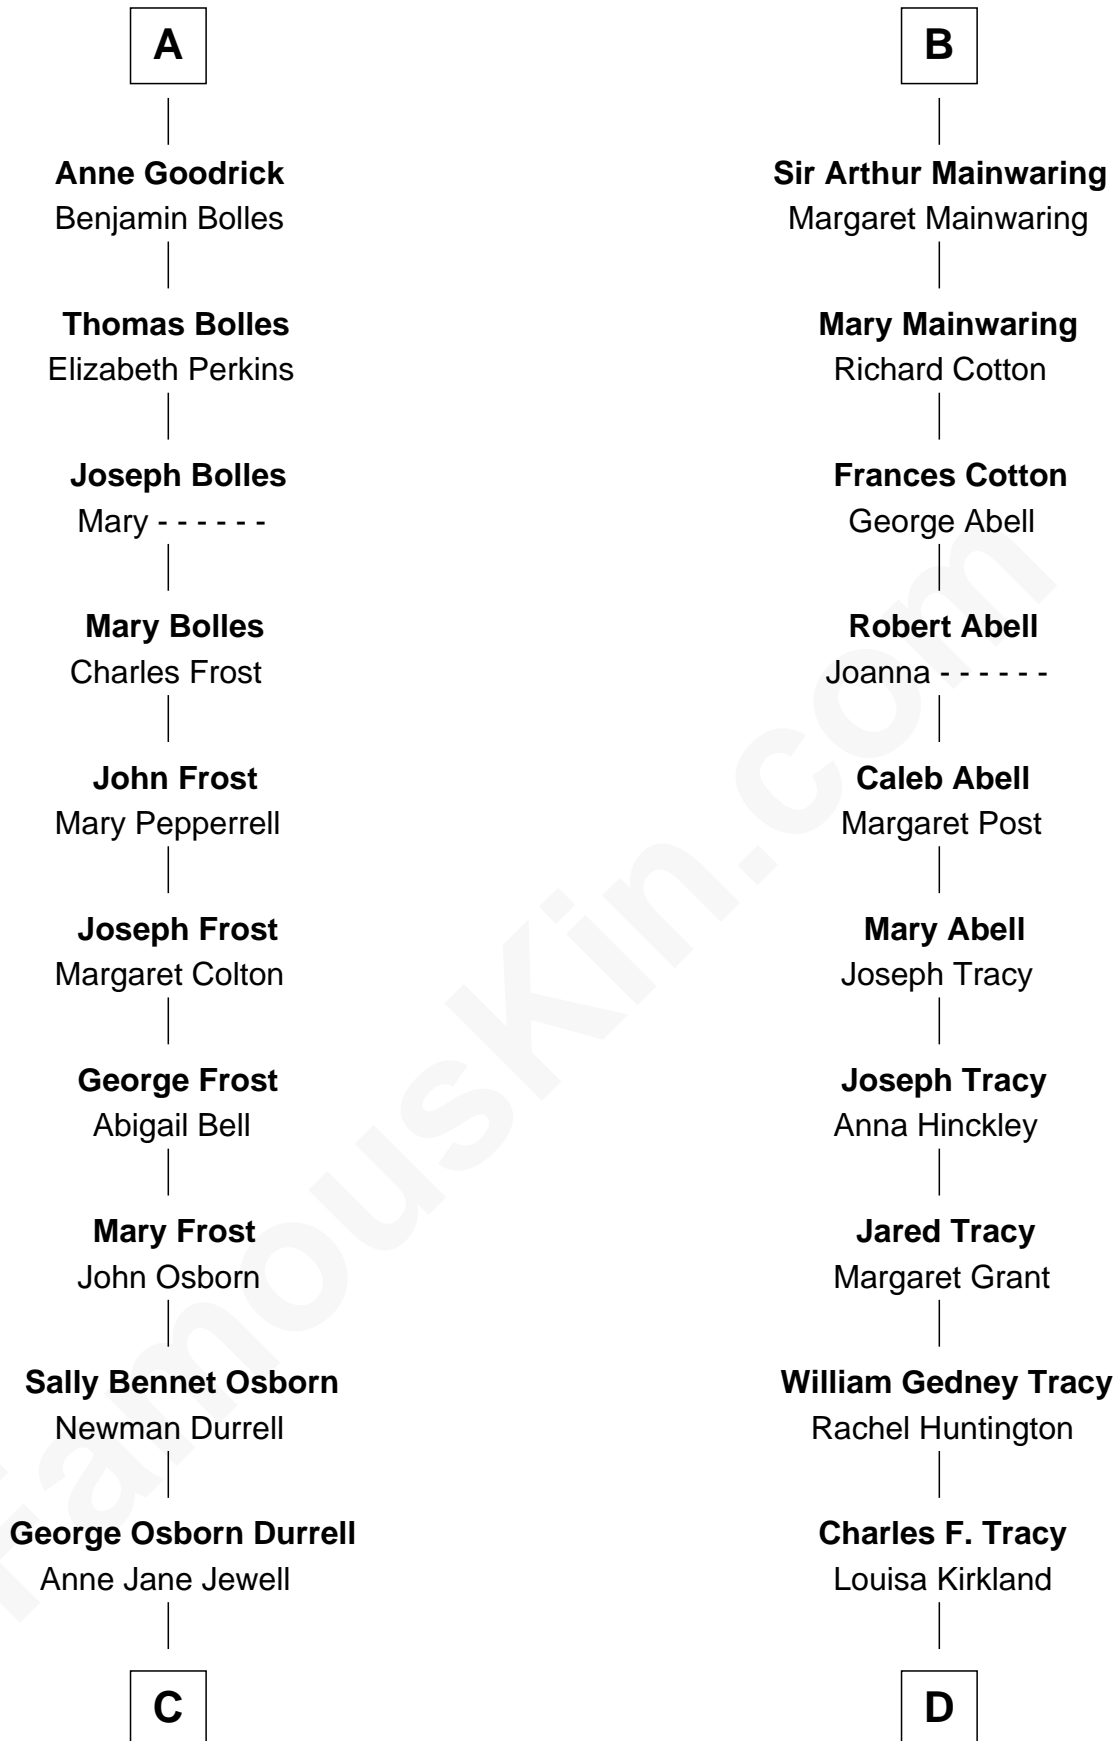

# FamousKin.com Relationship Chart of

**Lucille Ball**

*TV Actress - "I Love Lucy"*

19th cousin of

**Henry Sturgis Morgan**

*Co-Founder of Morgan Stanley*

**C**

**Nellie Rebecca Durrell**

Jasper Clinton Ball

**Henry Durrell Ball**

Desiree Evelyn Hunt

**Lucille Ball**

*TV Actress - "I Love Lucy"*

**D**

**Frances Louisa Tracy**

John Pierpont Morgan

**John Pierpont Morgan**

Jane Norton Grew

**Henry Sturgis Morgan**

*Co-Founder of Morgan Stanley*