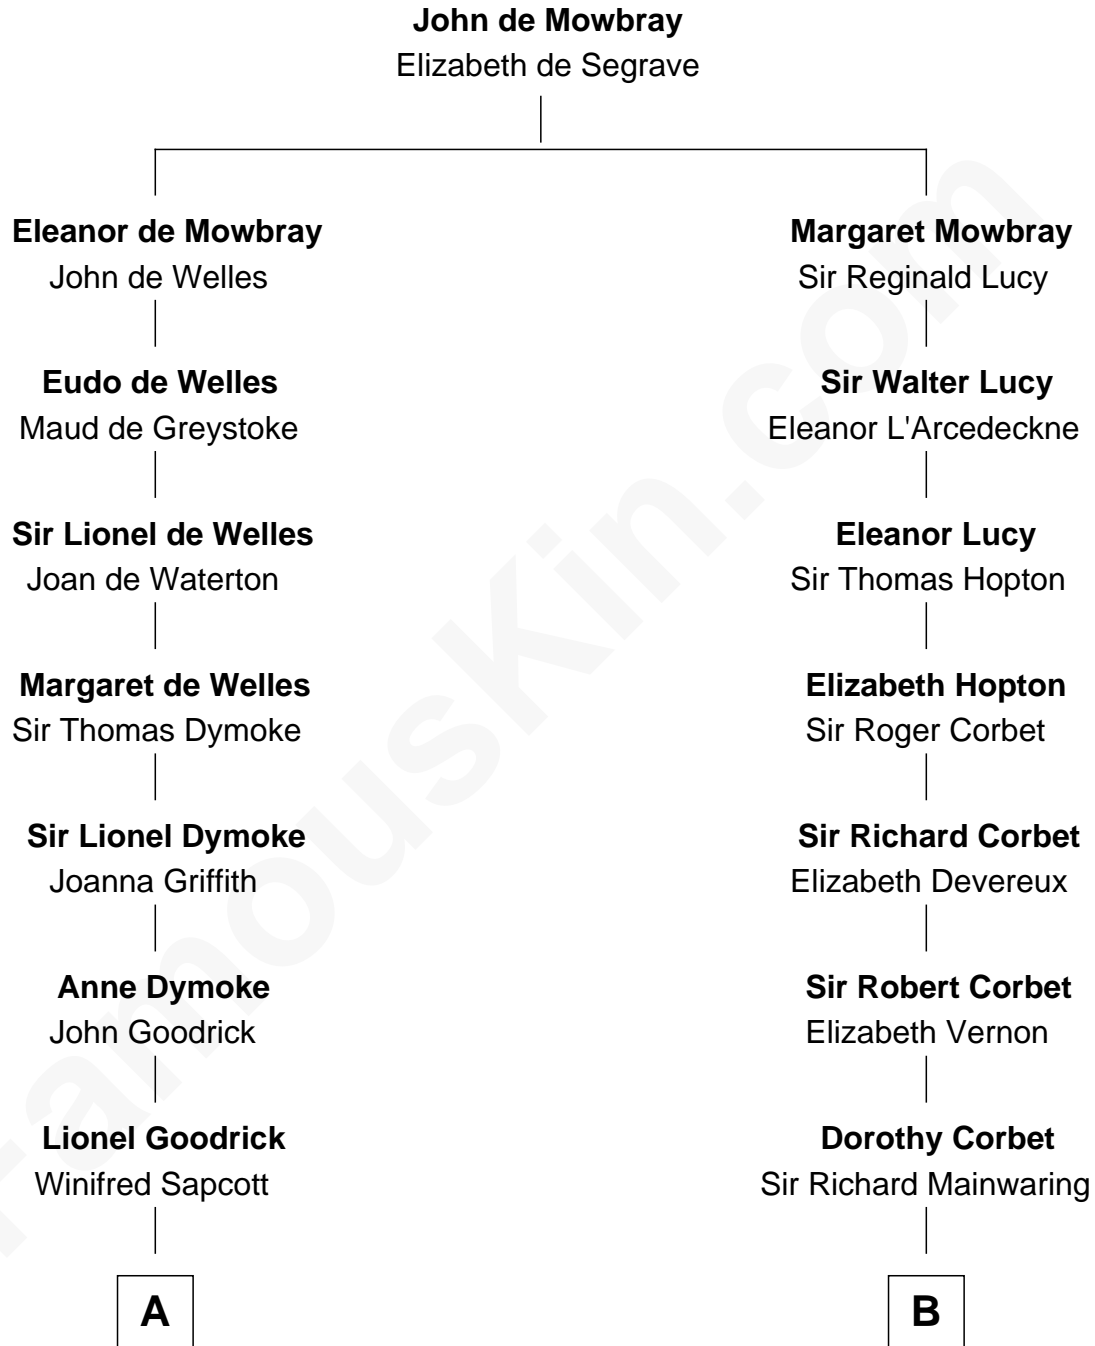

# FamousKin.com Relationship Chart of

**Lucille Ball**

*TV Actress - "I Love Lucy"*

19th cousin of

**Henry Sturgis Morgan**

*Co-Founder of Morgan Stanley*

**C**

**Nellie Rebecca Durrell**

Jasper Clinton Ball

**Henry Durrell Ball**

Desiree Evelyn Hunt

**Lucille Ball**

*TV Actress - "I Love Lucy"*

**D**

**Frances Louisa Tracy**

John Pierpont Morgan

**John Pierpont Morgan**

Jane Norton Grew

**Henry Sturgis Morgan**

*Co-Founder of Morgan Stanley*