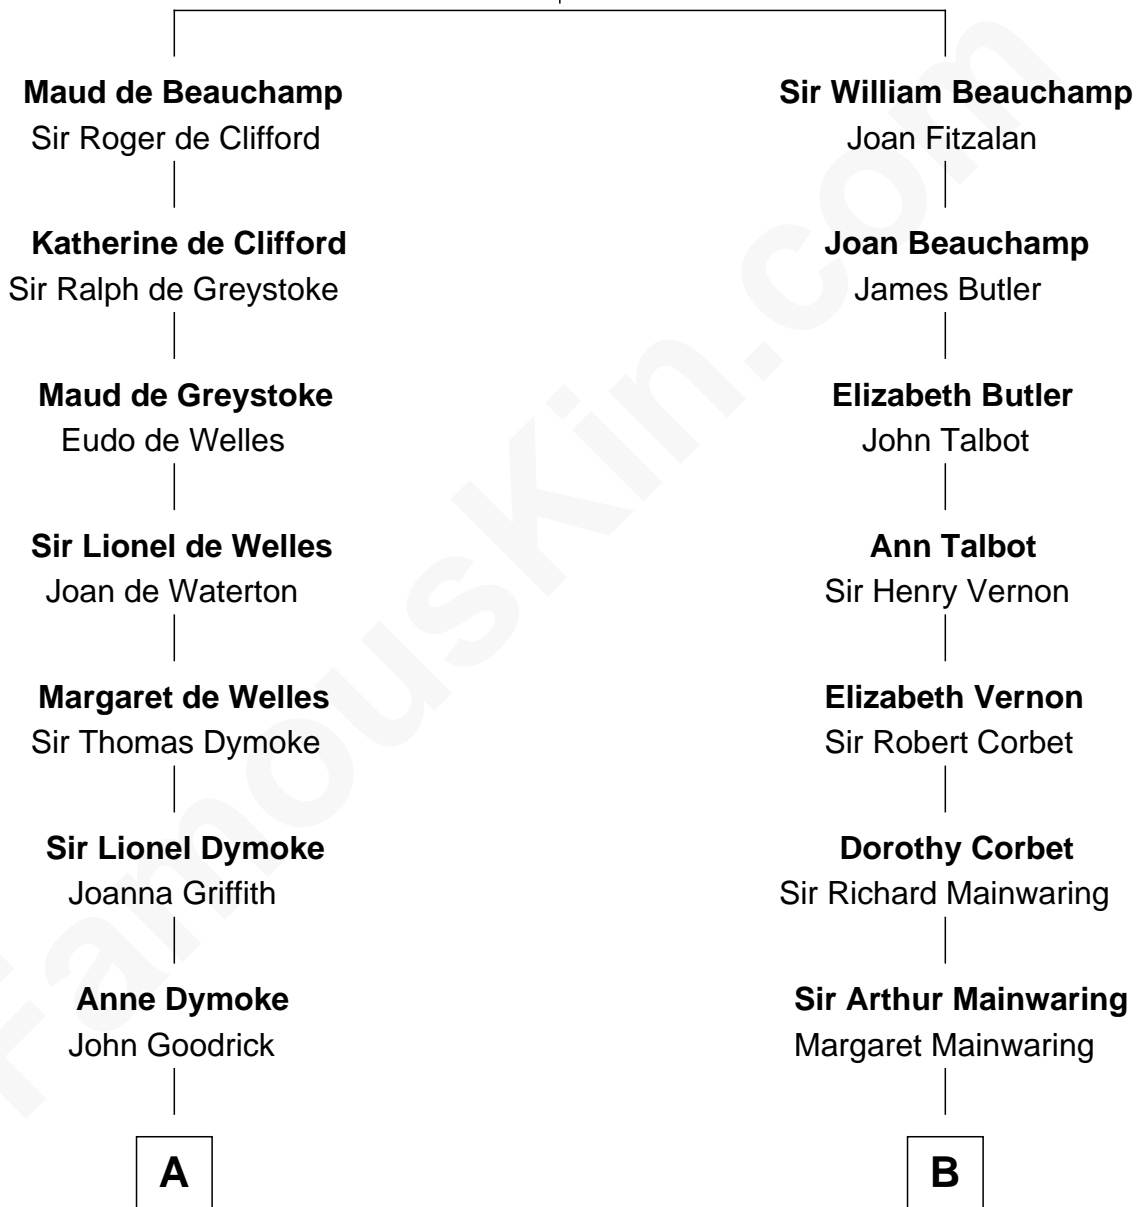

FamousKin.com

Relationship Chart of

Lucille Ball

TV Actress - "I Love Lucy"

17th cousin 3 times removed of

J.P. Morgan, Jr.

American Banker and Philanthropist

Sir Thomas de Beauchamp

Katherine de Mortimer

C

George Osborn Durrell

Anne Jane Jewell

Nellie Rebecca Durrell

Jasper Clinton Ball

Henry Durrell Ball

Desiree Evelyn Hunt