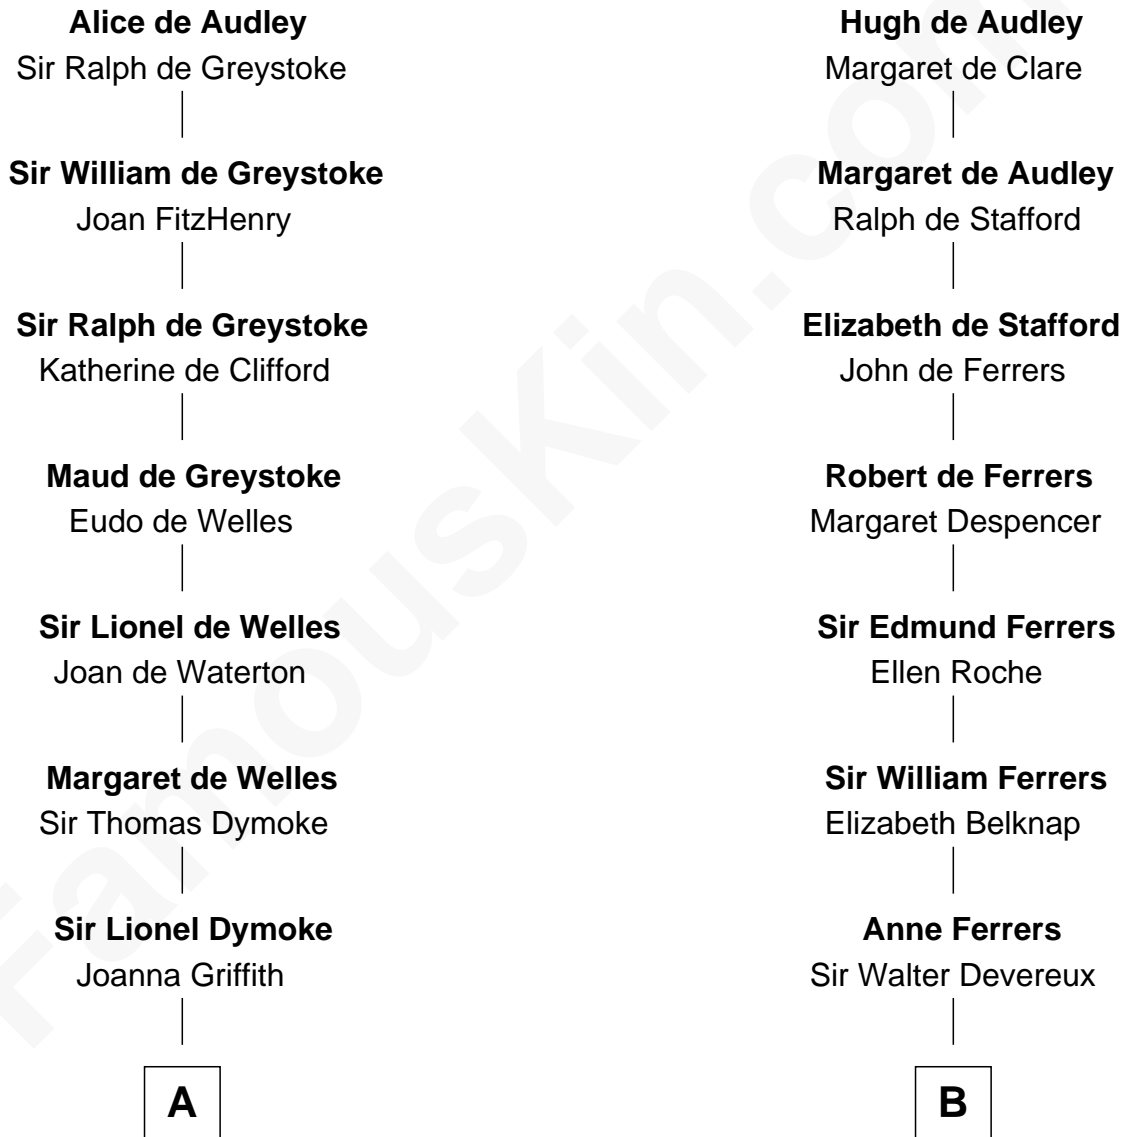

# FamousKin.com Relationship Chart of

**Lucille Ball**

*TV Actress - "I Love Lucy"*

21st cousin of

**J.P. Morgan, Jr.**

*American Banker and Philanthropist*

**Sir Hugh I de Audley**

Iseult de Mortimer

**C**

**Sally Bennet Osborn**

Newman Durrell

**George Osborn Durrell**

Anne Jane Jewell

**Nellie Rebecca Durrell**

Jasper Clinton Ball

**Henry Durrell Ball**

Desiree Evelyn Hunt

**Lucille Ball**

*TV Actress - "I Love Lucy"*

**D**

**Jared Tracy**

Margaret Grant

**William Gedney Tracy**

Rachel Huntington