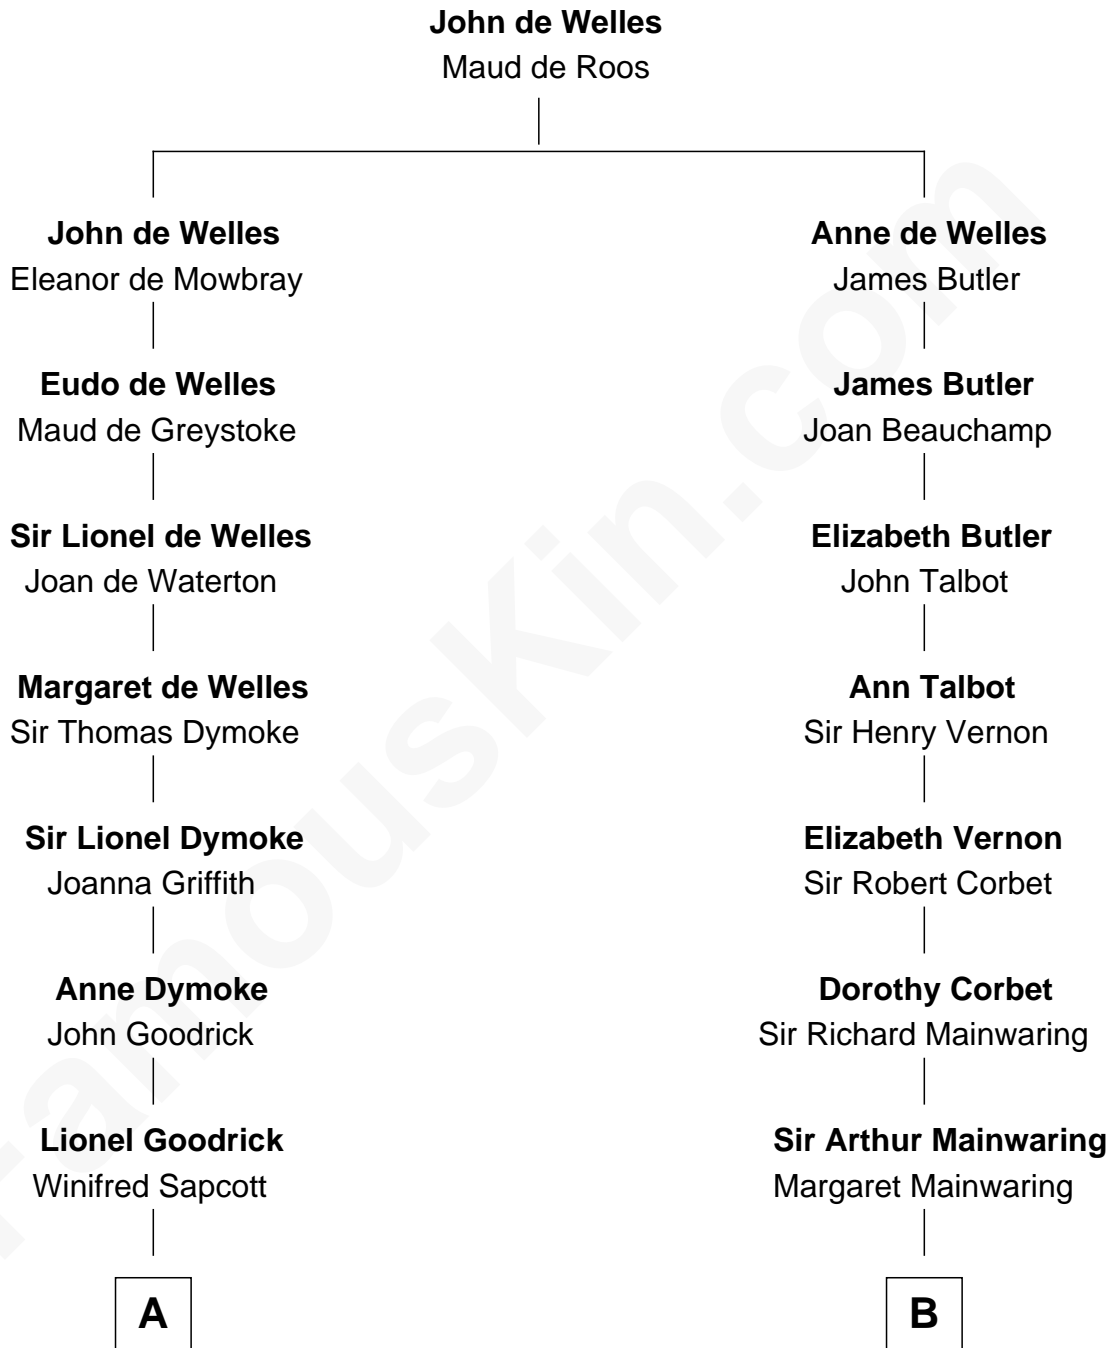

FamousKin.com

Relationship Chart of

Lucille Ball

TV Actress - "I Love Lucy"

17th cousin 2 times removed of

J.P. Morgan, Jr.

American Banker and Philanthropist

C

—
Nellie Rebecca Durrell

Jasper Clinton Ball

—
Henry Durrell Ball

Desiree Evelyn Hunt

—
Lucille Ball

TV Actress - "I Love Lucy"

FamousKin.com