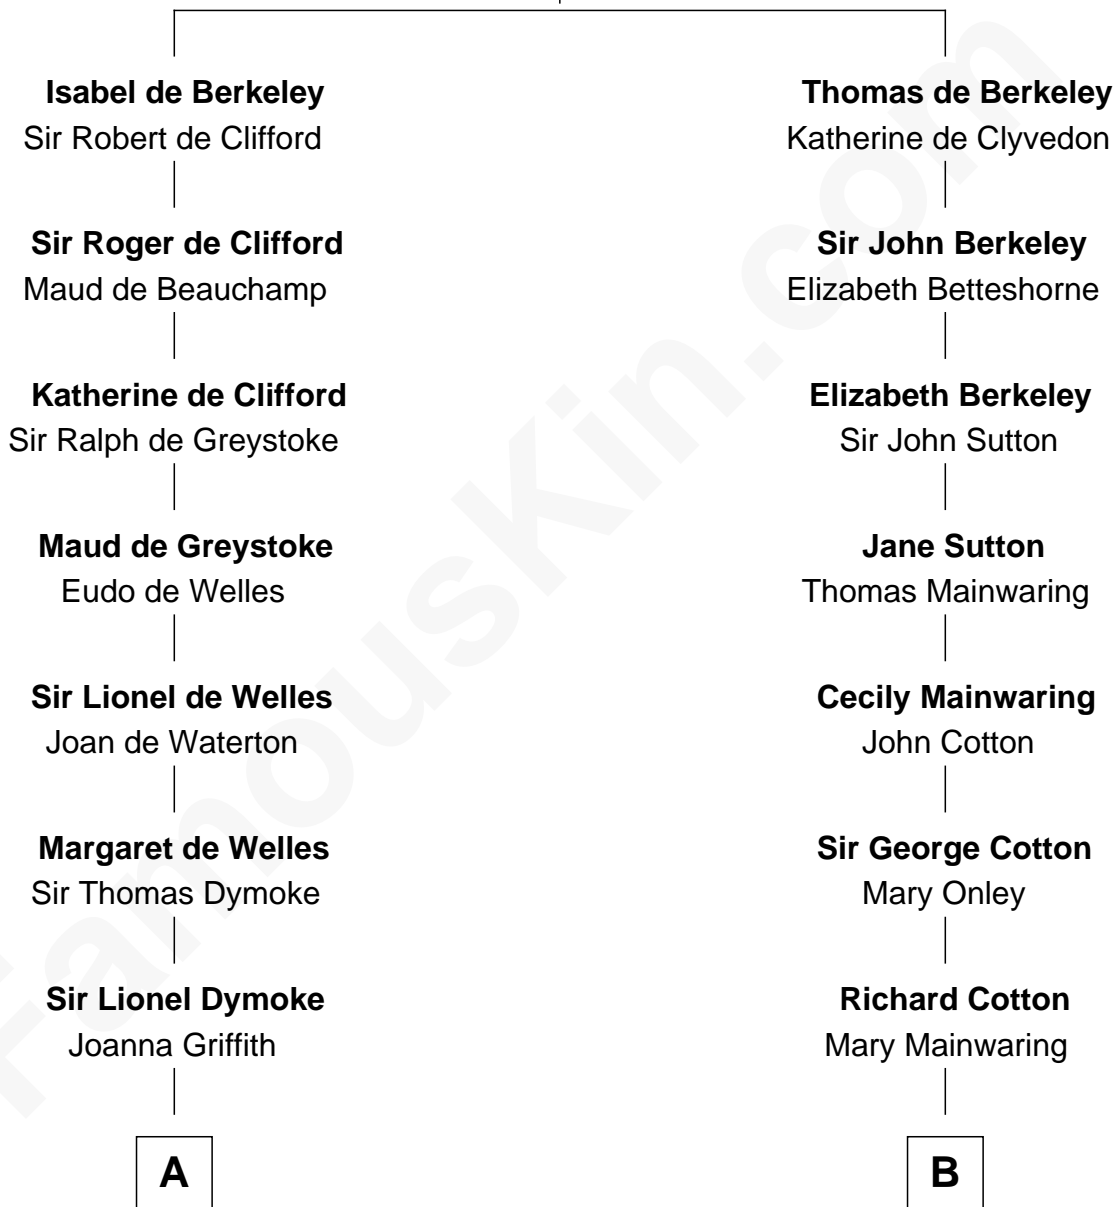

## Relationship Chart of

### Lucille Ball

TV Actress - "I Love Lucy"

16th cousin 5 times removed of

**J.P. Morgan, Jr.**

American Banker and Philanthropist

**Sir Maurice de Berkeley**

Eve la Zouche

**C**

—  
**Sally Bennet Osborn**

Newman Durrell

—  
**George Osborn Durrell**

Anne Jane Jewell

—  
**Nellie Rebecca Durrell**

Jasper Clinton Ball

—  
**Henry Durrell Ball**

Desiree Evelyn Hunt

—  
**Lucille Ball**

*TV Actress - "I Love Lucy"*

FamousKin.com