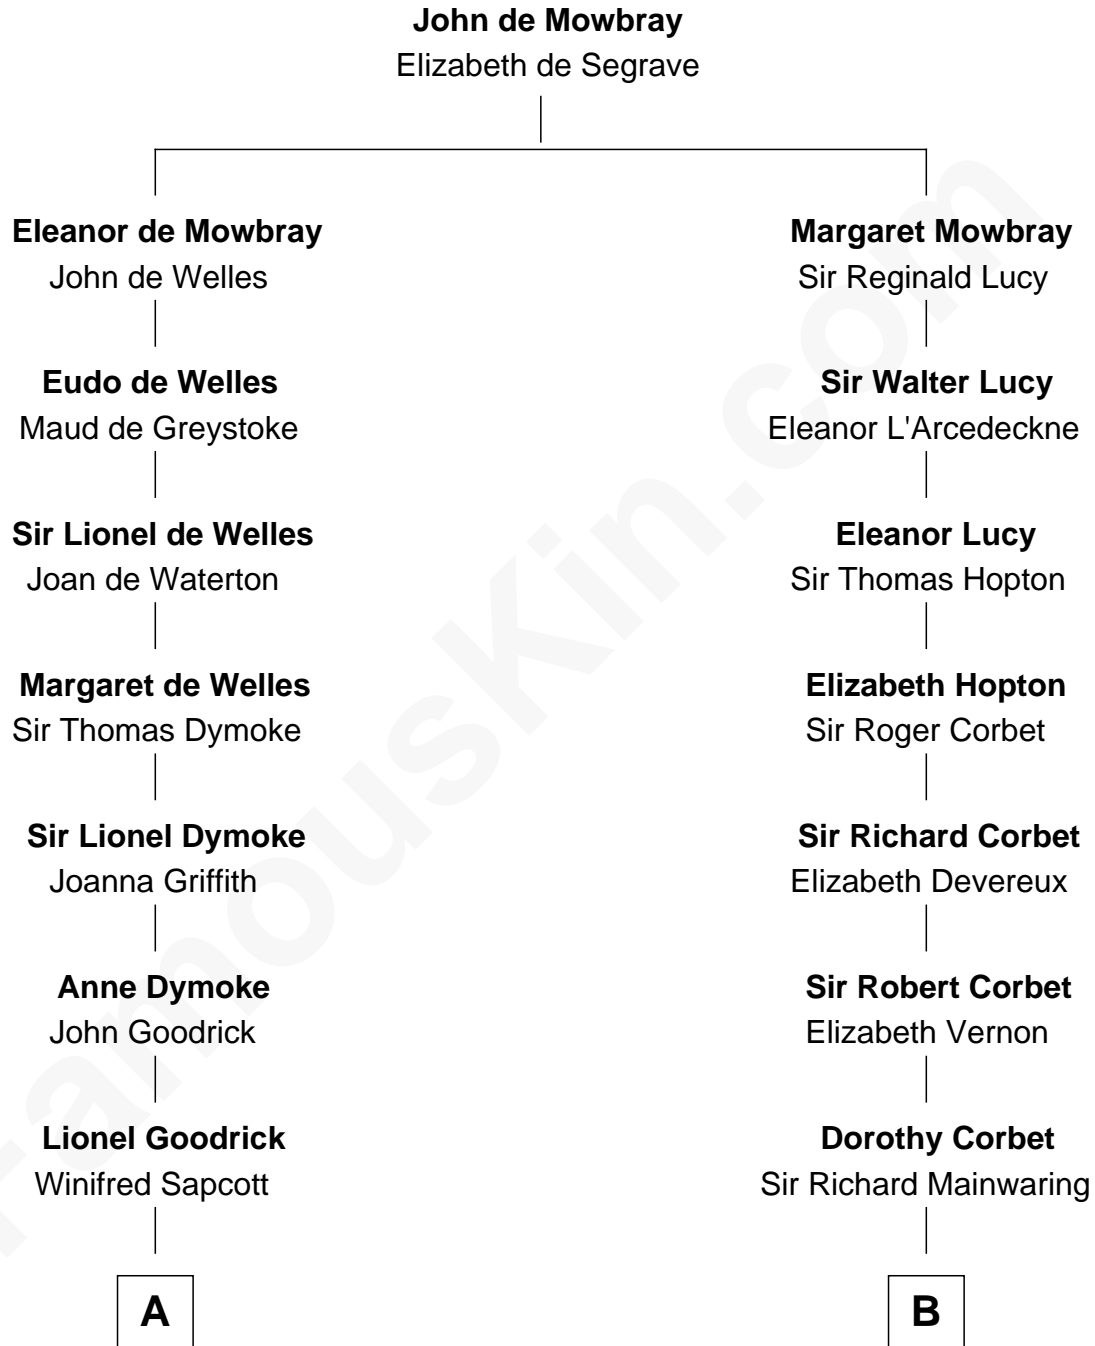

FamousKin.com

Relationship Chart of

Lucille Ball

TV Actress - "I Love Lucy"

18th cousin 1 time removed of

J.P. Morgan, Jr.

American Banker and Philanthropist

C

Nellie Rebecca Durrell

Jasper Clinton Ball

Henry Durrell Ball

Desiree Evelyn Hunt

Lucille Ball

TV Actress - "I Love Lucy"

D

Frances Louisa Tracy