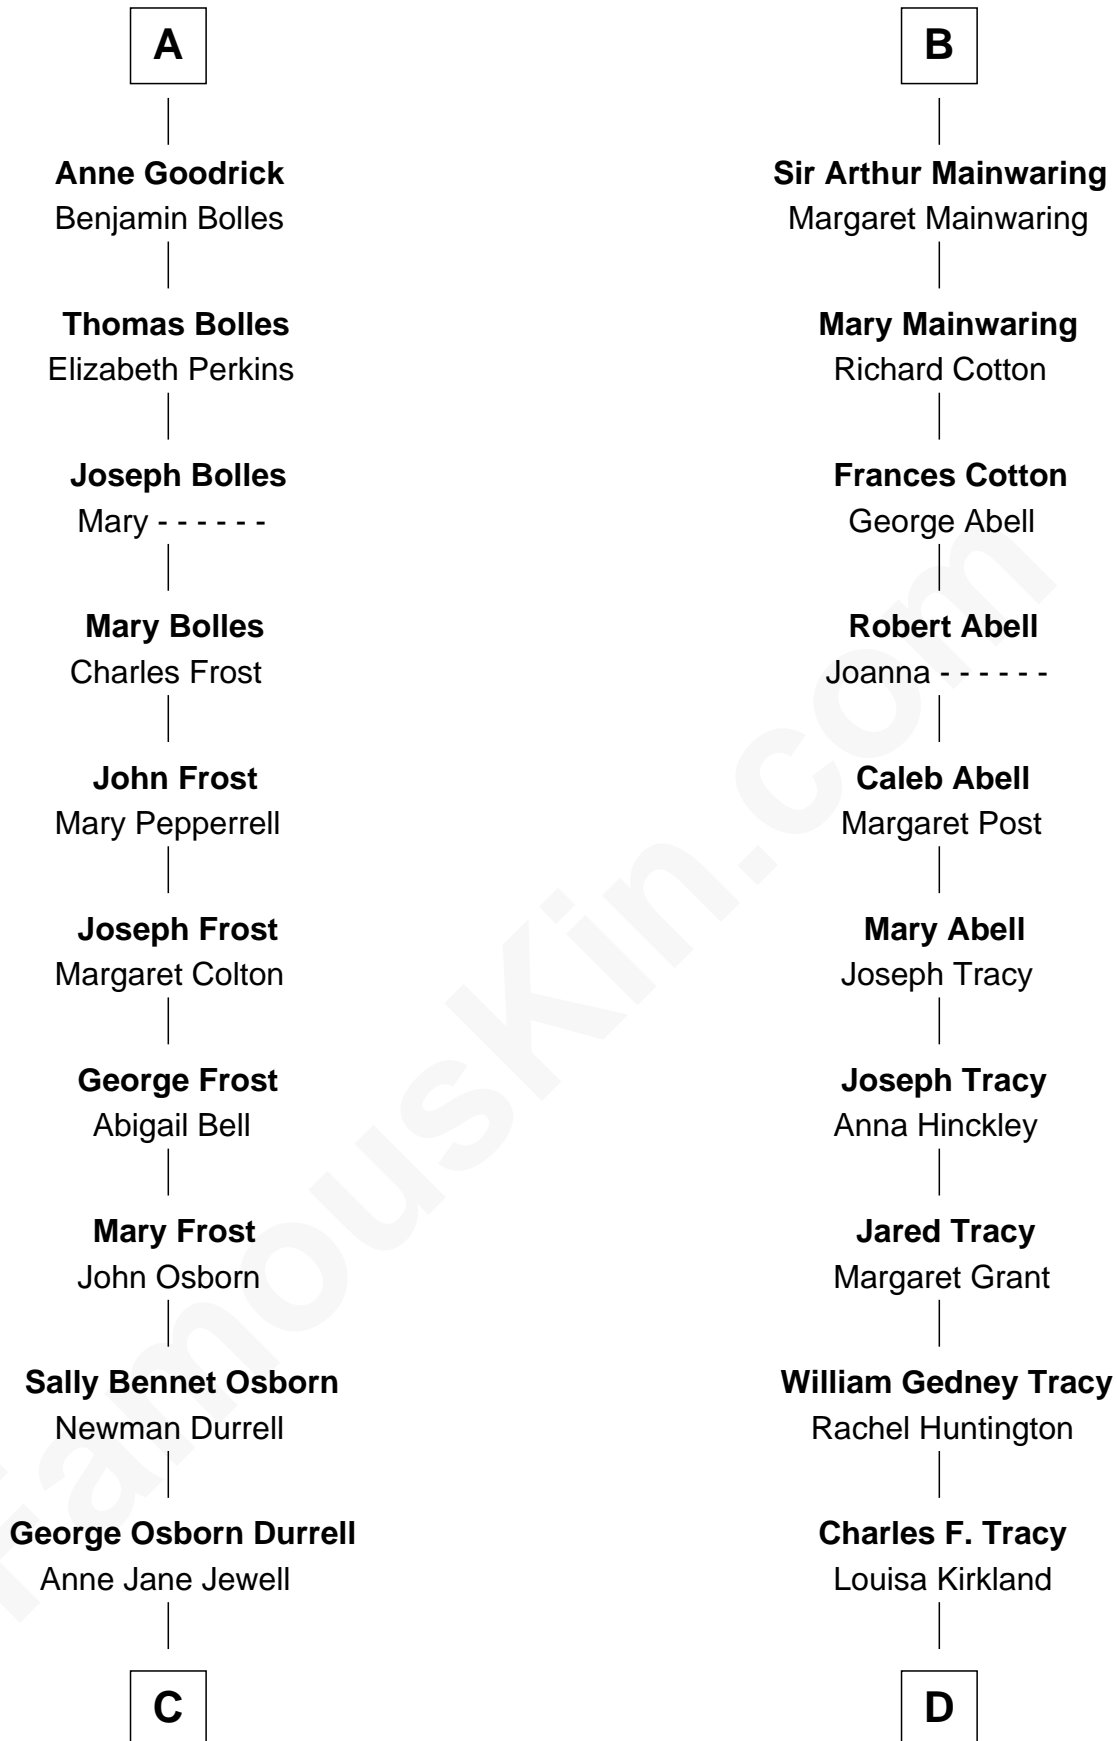

FamousKin.com

Relationship Chart of

Lucille Ball

TV Actress - "I Love Lucy"

18th cousin 1 time removed of

J.P. Morgan, Jr.

American Banker and Philanthropist

C

Nellie Rebecca Durrell

Jasper Clinton Ball

Henry Durrell Ball

Desiree Evelyn Hunt

Lucille Ball

TV Actress - "I Love Lucy"

D

Frances Louisa Tracy