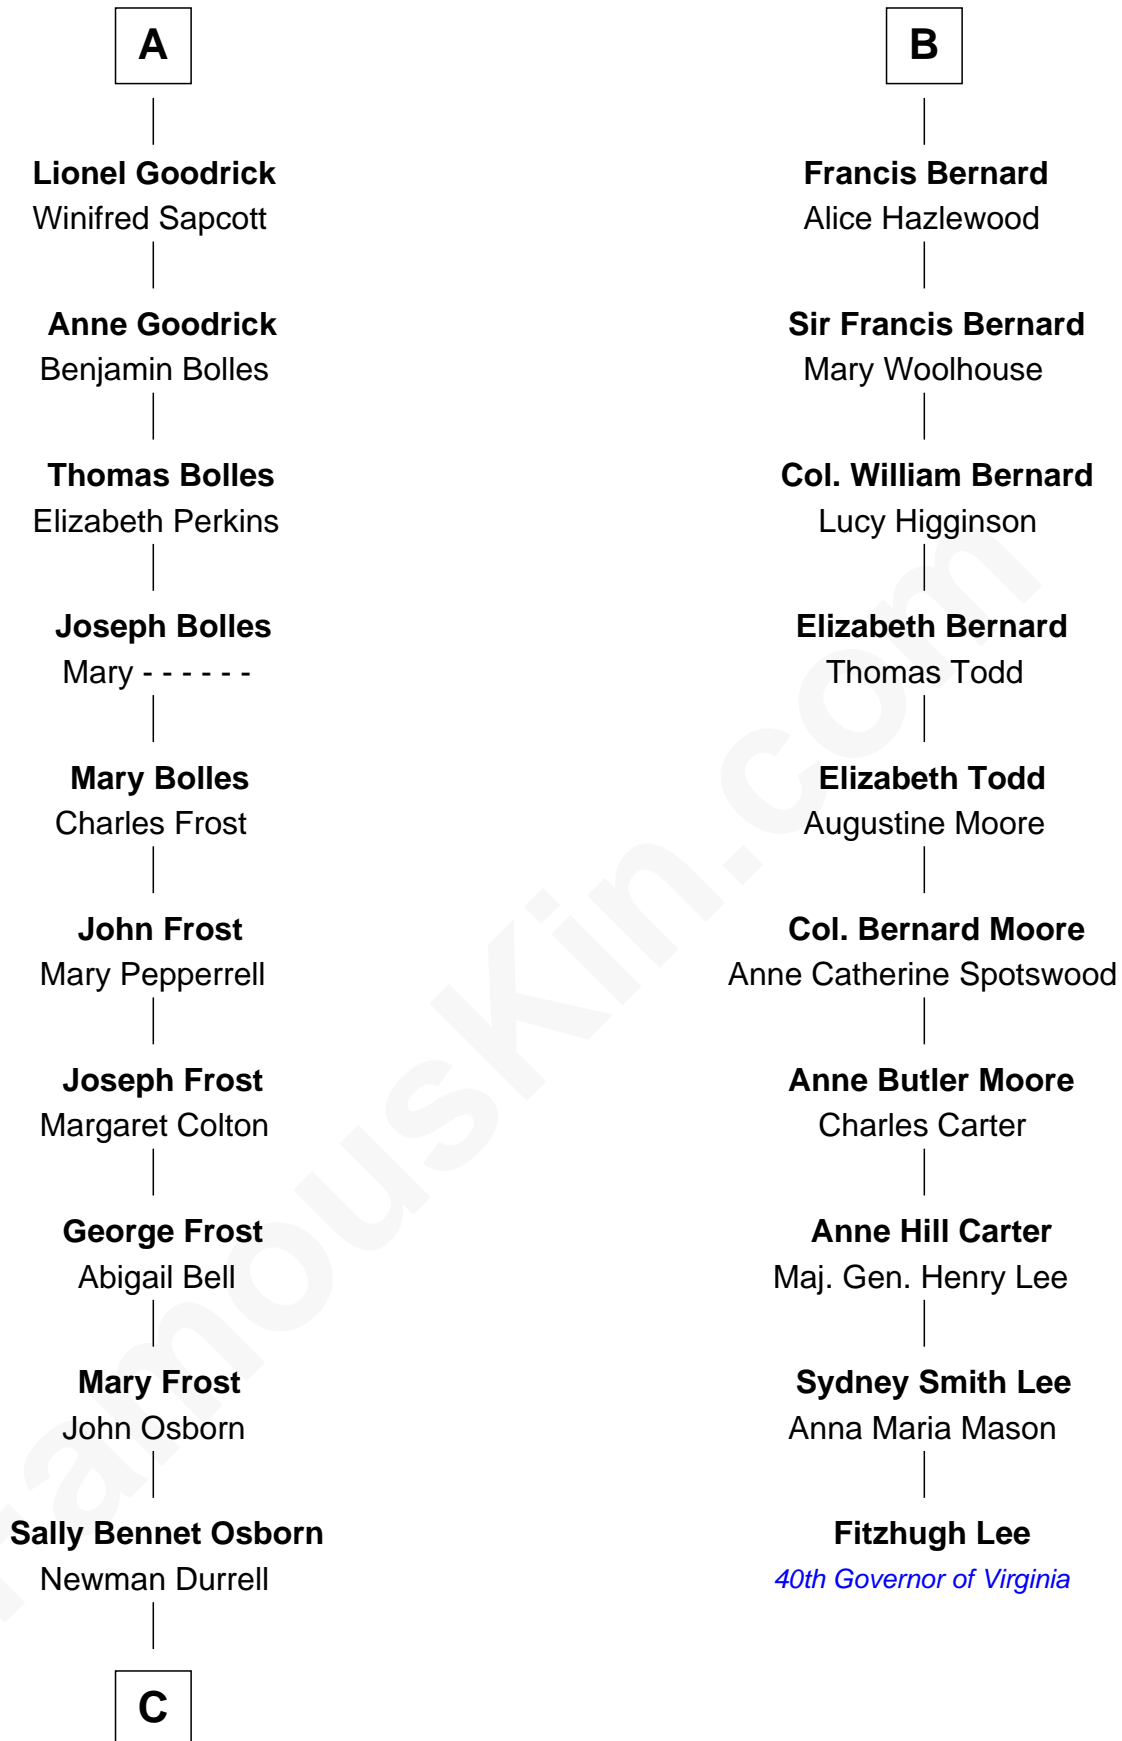

FamousKin.com

Relationship Chart of

Lucille Ball

TV Actress - "I Love Lucy"

16th cousin 4 times removed of

Fitzhugh Lee

40th Governor of Virginia

Sir Thomas de Beauchamp
Katherine de Mortimer

C

George Osborn Durrell

Anne Jane Jewell

Nellie Rebecca Durrell

Jasper Clinton Ball

Henry Durrell Ball

Desiree Evelyn Hunt

Lucille Ball