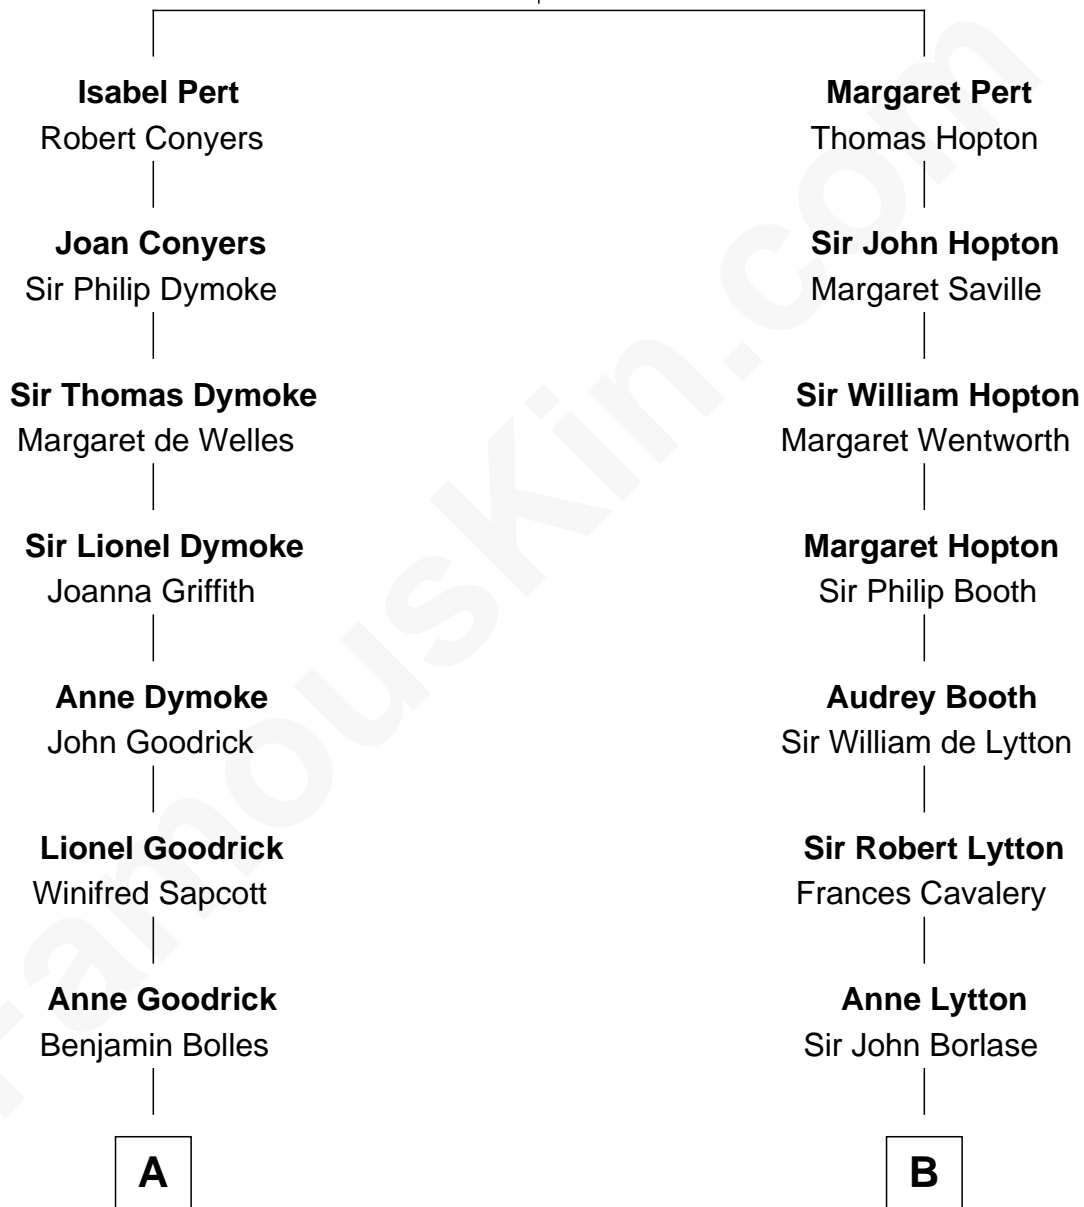

FamousKin.com

Relationship Chart of

Lucille Ball

TV Actress - "I Love Lucy"

16th cousin 2 times removed of

Fitzhugh Lee

40th Governor of Virginia

William Pert
Joan le Scrope

C

Henry Durrell Ball
Desiree Evelyn Hunt

Lucille Ball
TV Actress - "I Love Lucy"

FamousKin.com