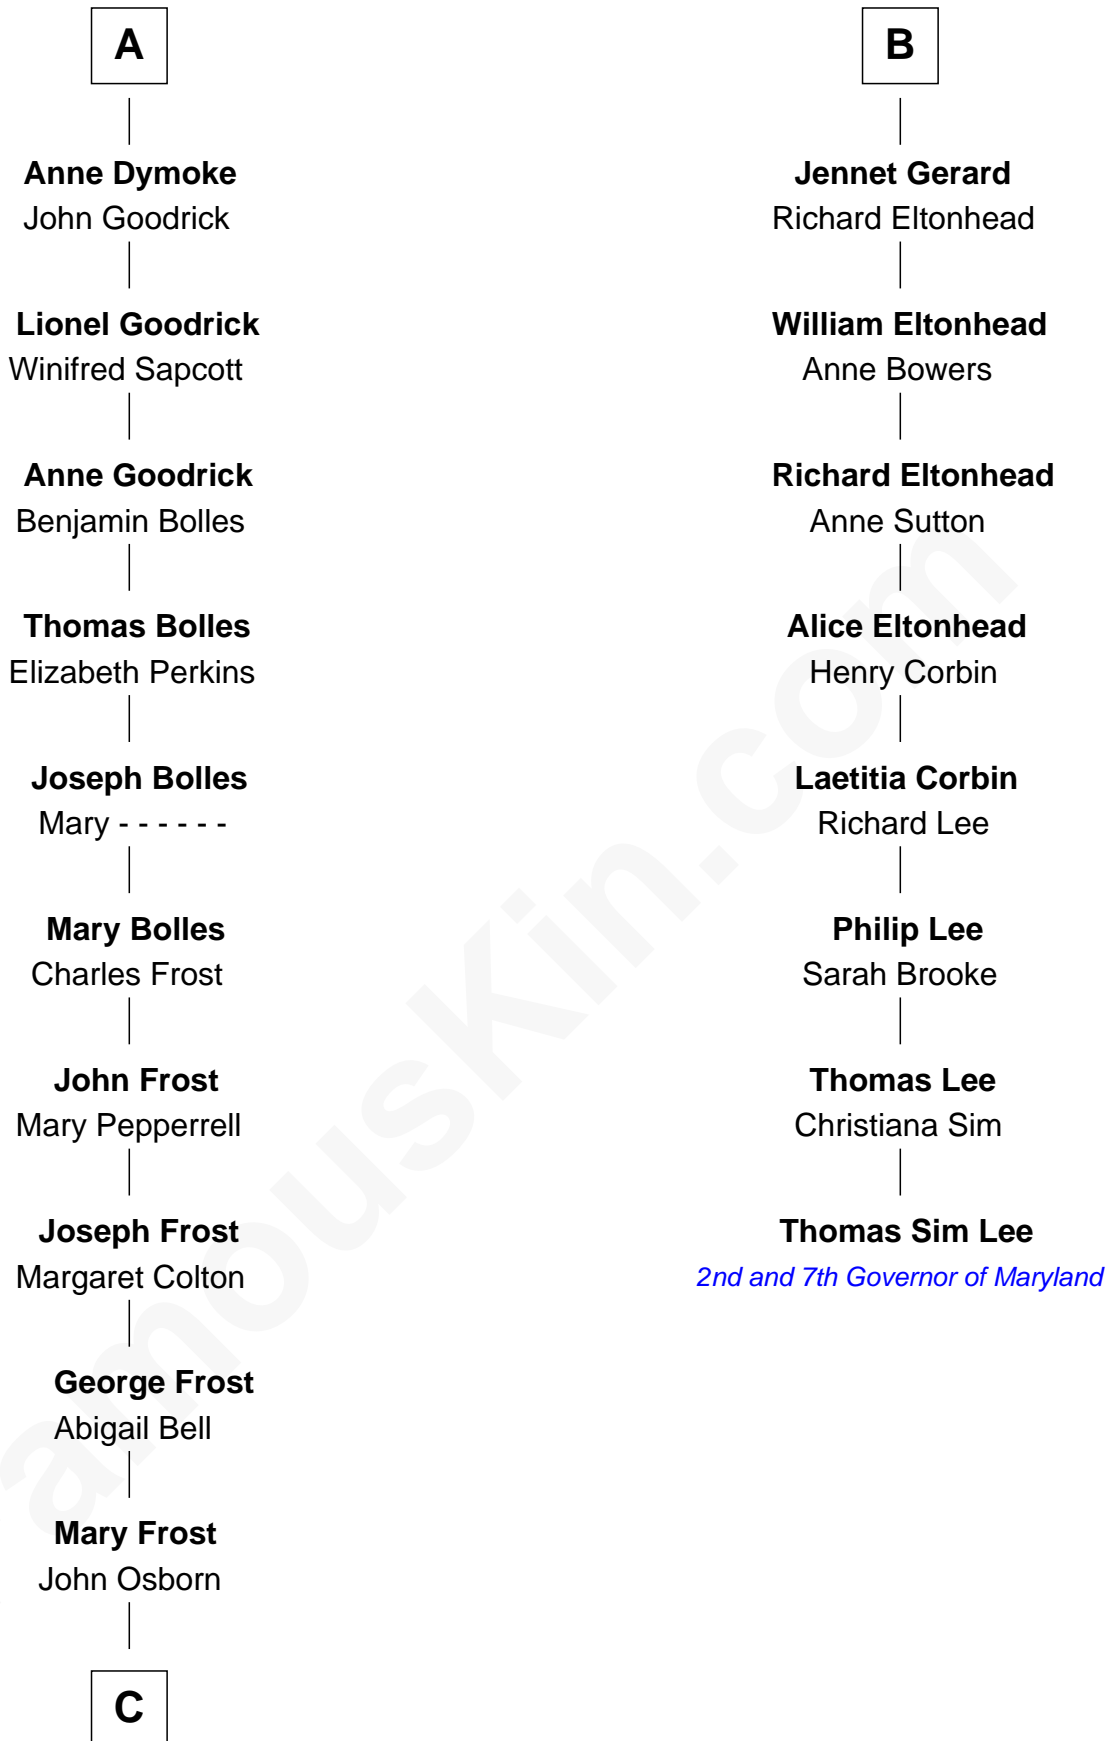

## Relationship Chart of

### Lucille Ball

TV Actress - "I Love Lucy"

14th cousin 7 times removed of

**Thomas Sim Lee**

2nd and 7th Governor of Maryland

**Henry Plantagenet**  
Maud de Chaworth

**C**

—  
**Sally Bennet Osborn**

Newman Durrell

—  
**George Osborn Durrell**

Anne Jane Jewell

—  
**Nellie Rebecca Durrell**

Jasper Clinton Ball

—  
**Henry Durrell Ball**

Desiree Evelyn Hunt

—  
**Lucille Ball**