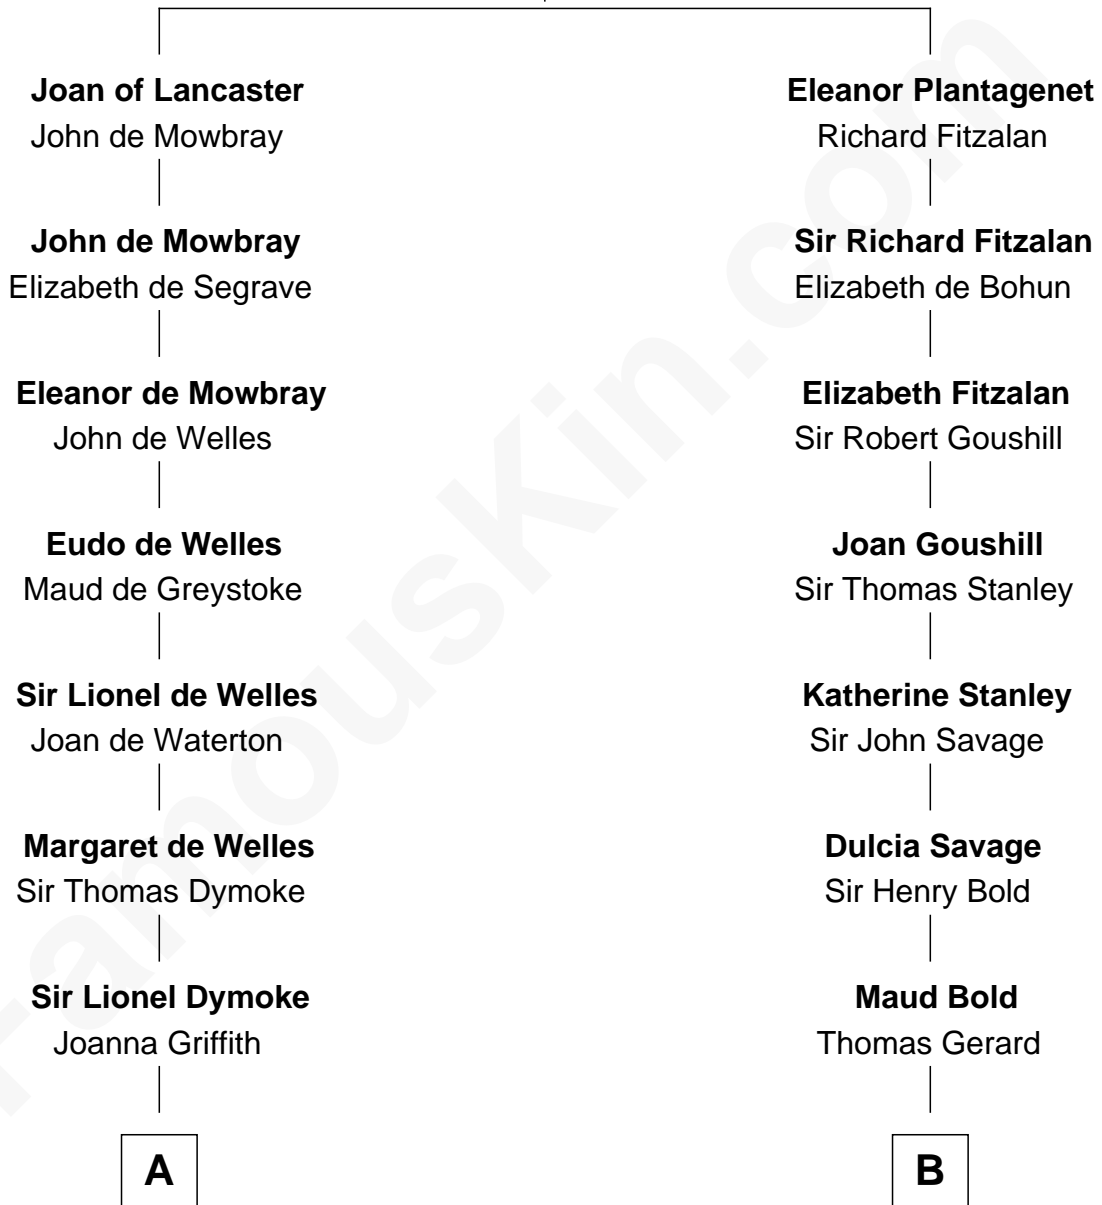

## Relationship Chart of

### Lucille Ball

TV Actress - "I Love Lucy"

14th cousin 7 times removed of

**Thomas Sim Lee**

2nd and 7th Governor of Maryland

**Henry Plantagenet**  
Maud de Chaworth

**C**

—  
**Sally Bennet Osborn**

Newman Durrell

—  
**George Osborn Durrell**

Anne Jane Jewell

—  
**Nellie Rebecca Durrell**

Jasper Clinton Ball

—  
**Henry Durrell Ball**

Desiree Evelyn Hunt

—  
**Lucille Ball**