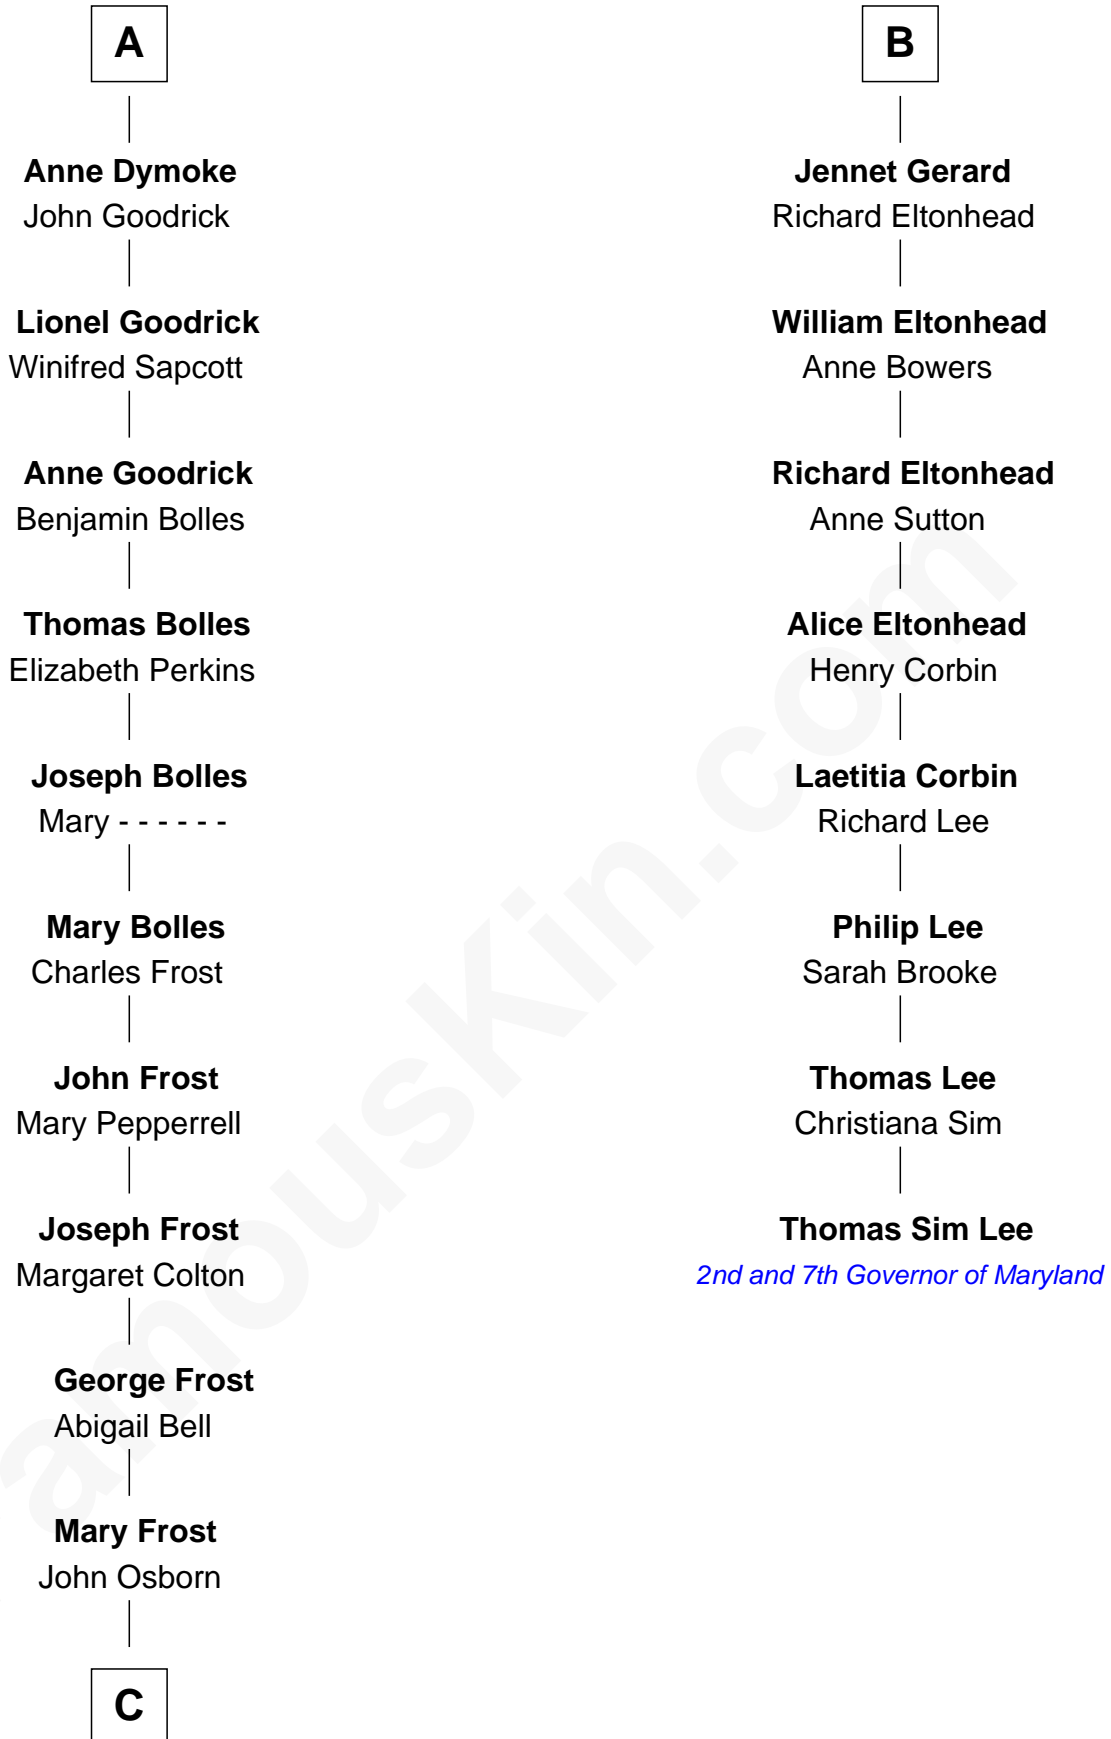

FamousKin.com

Relationship Chart of

Lucille Ball

TV Actress - "I Love Lucy"

14th cousin 7 times removed of

Thomas Sim Lee

2nd and 7th Governor of Maryland

Bartholomew de Badlesmere

Margaret de Clare

Margery de Badlesmere

Sir William de Ros

Maud de Roos

John de Welles

John de Welles

Eleanor de Mowbray

Eudo de Welles

Katherine Stanley

Sir John Savage

Dulcia Savage

Sir Henry Bold

Maud Bold

Thomas Gerard

B

C

—
Sally Bennet Osborn

Newman Durrell

—
George Osborn Durrell

Anne Jane Jewell

—
Nellie Rebecca Durrell

Jasper Clinton Ball

—
Henry Durrell Ball

Desiree Evelyn Hunt