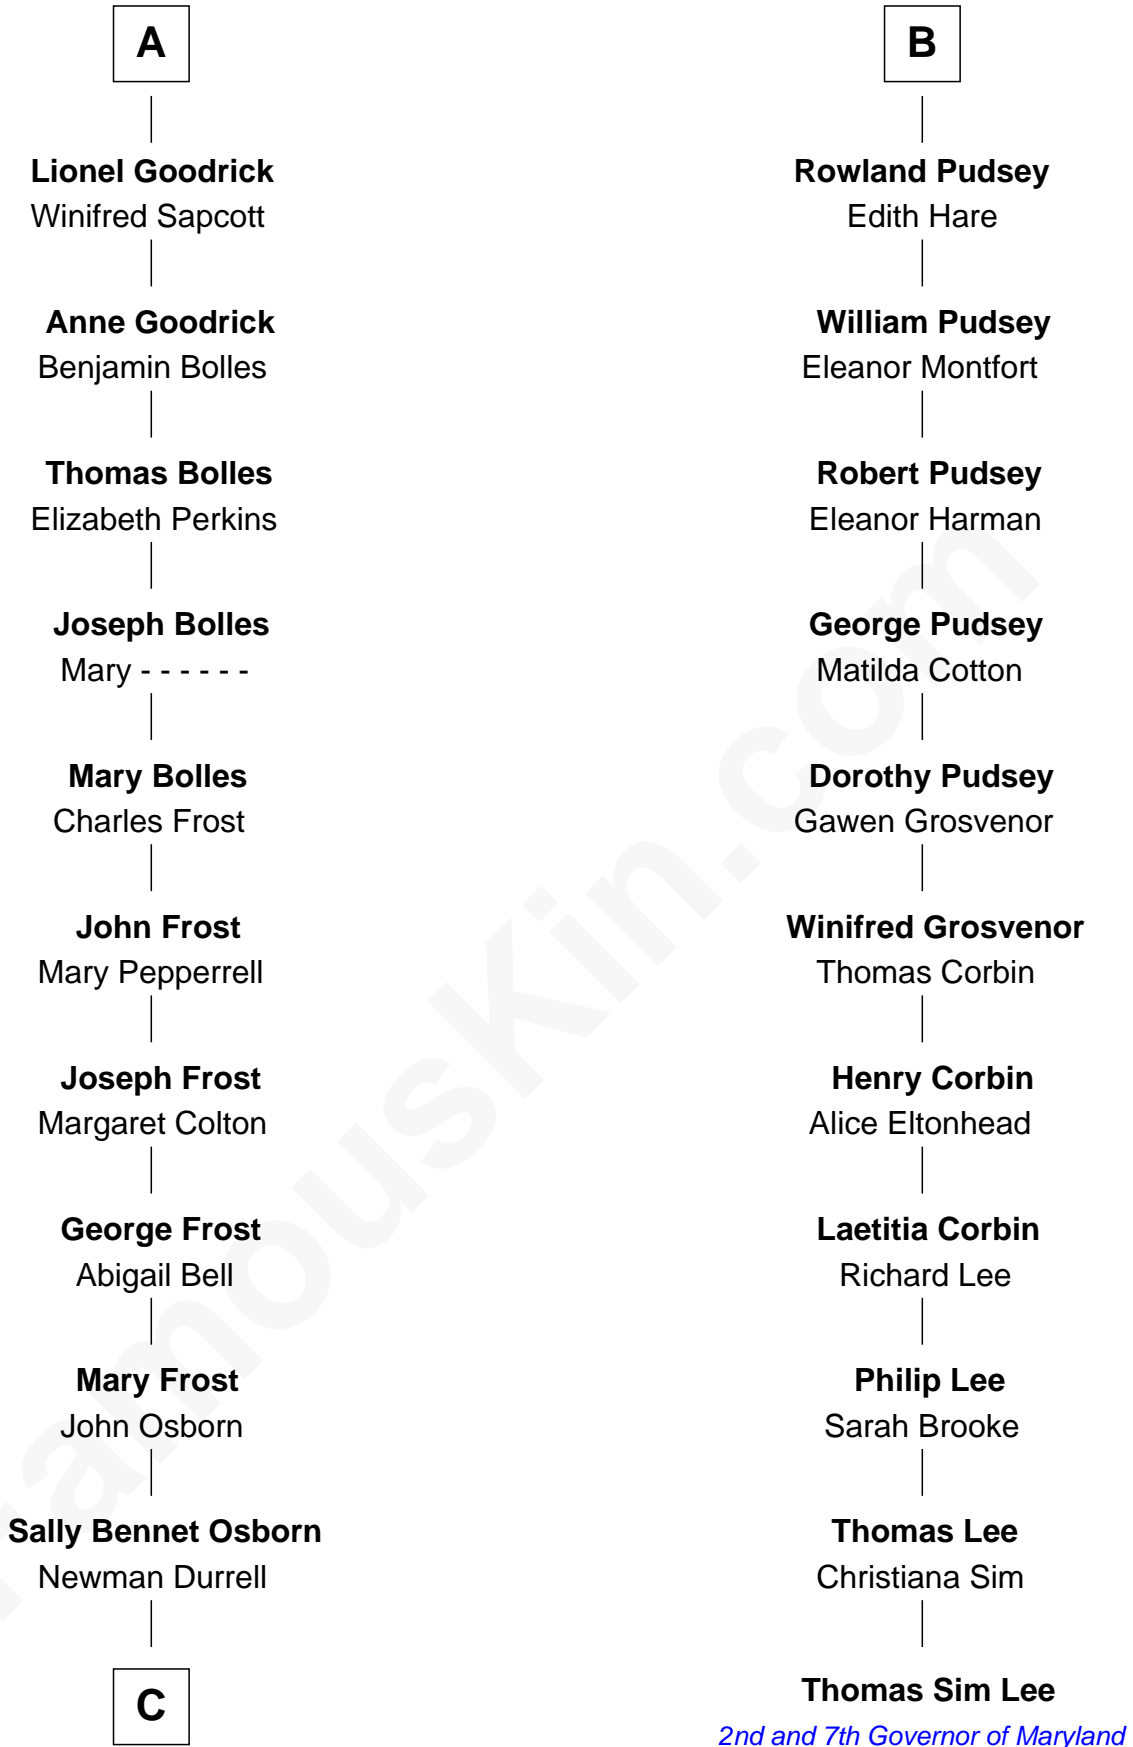

## Relationship Chart of

### Lucille Ball

TV Actress - "I Love Lucy"

17th cousin 3 times removed of

**Thomas Sim Lee**

2nd and 7th Governor of Maryland

**C**

George Osborn Durrell

Anne Jane Jewell