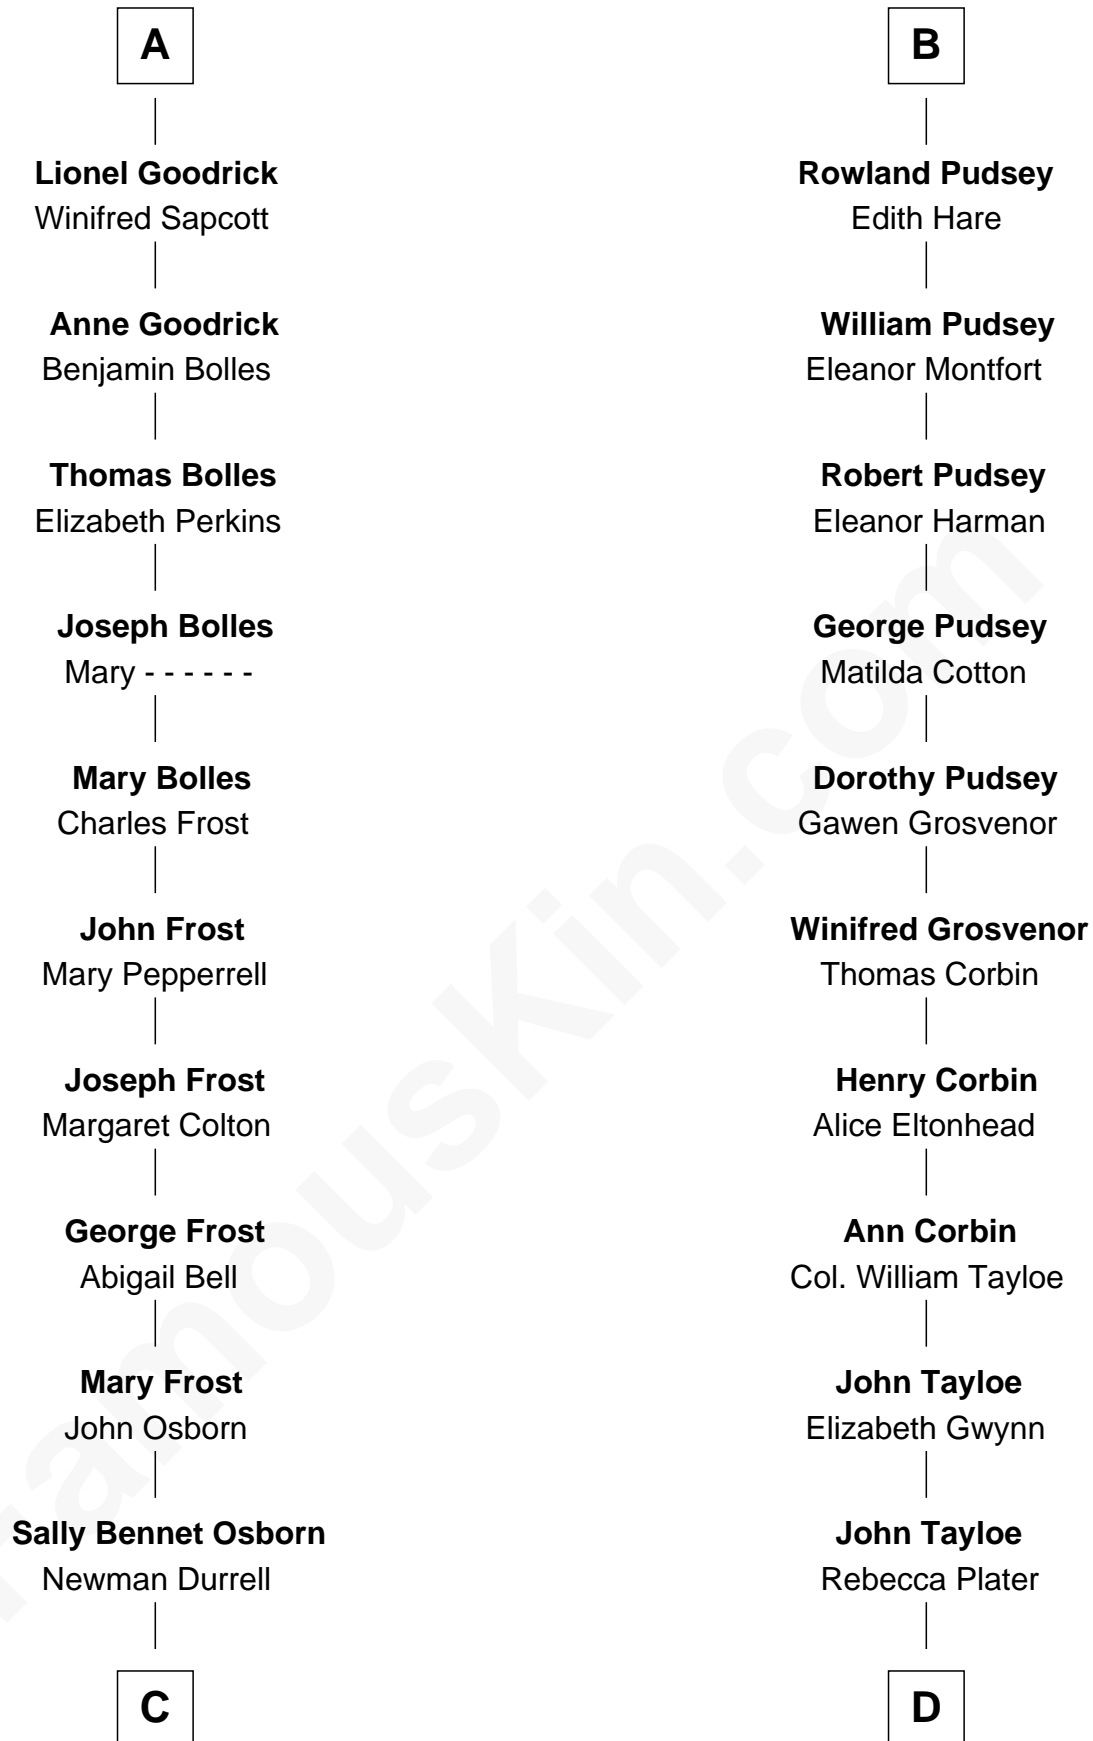

# FamousKin.com Relationship Chart of

**Lucille Ball**

*TV Actress - "I Love Lucy"*

20th cousin of

**Henry Lloyd**

*40th Governor of Maryland*

**Sir Geoffrey le Scrope**

Ivetta de Ros

**C**

**George Osborn Durrell**

Anne Jane Jewell

**Nellie Rebecca Durrell**

Jasper Clinton Ball

**Henry Durrell Ball**

Desiree Evelyn Hunt

**Lucille Ball**

*TV Actress - "I Love Lucy"*

**D**

**Elizabeth Tayloe**

Col. Edward Lloyd

**Col. Edward Lloyd**

Sally Scott Murray

**Daniel Lloyd**

Catherine Henry