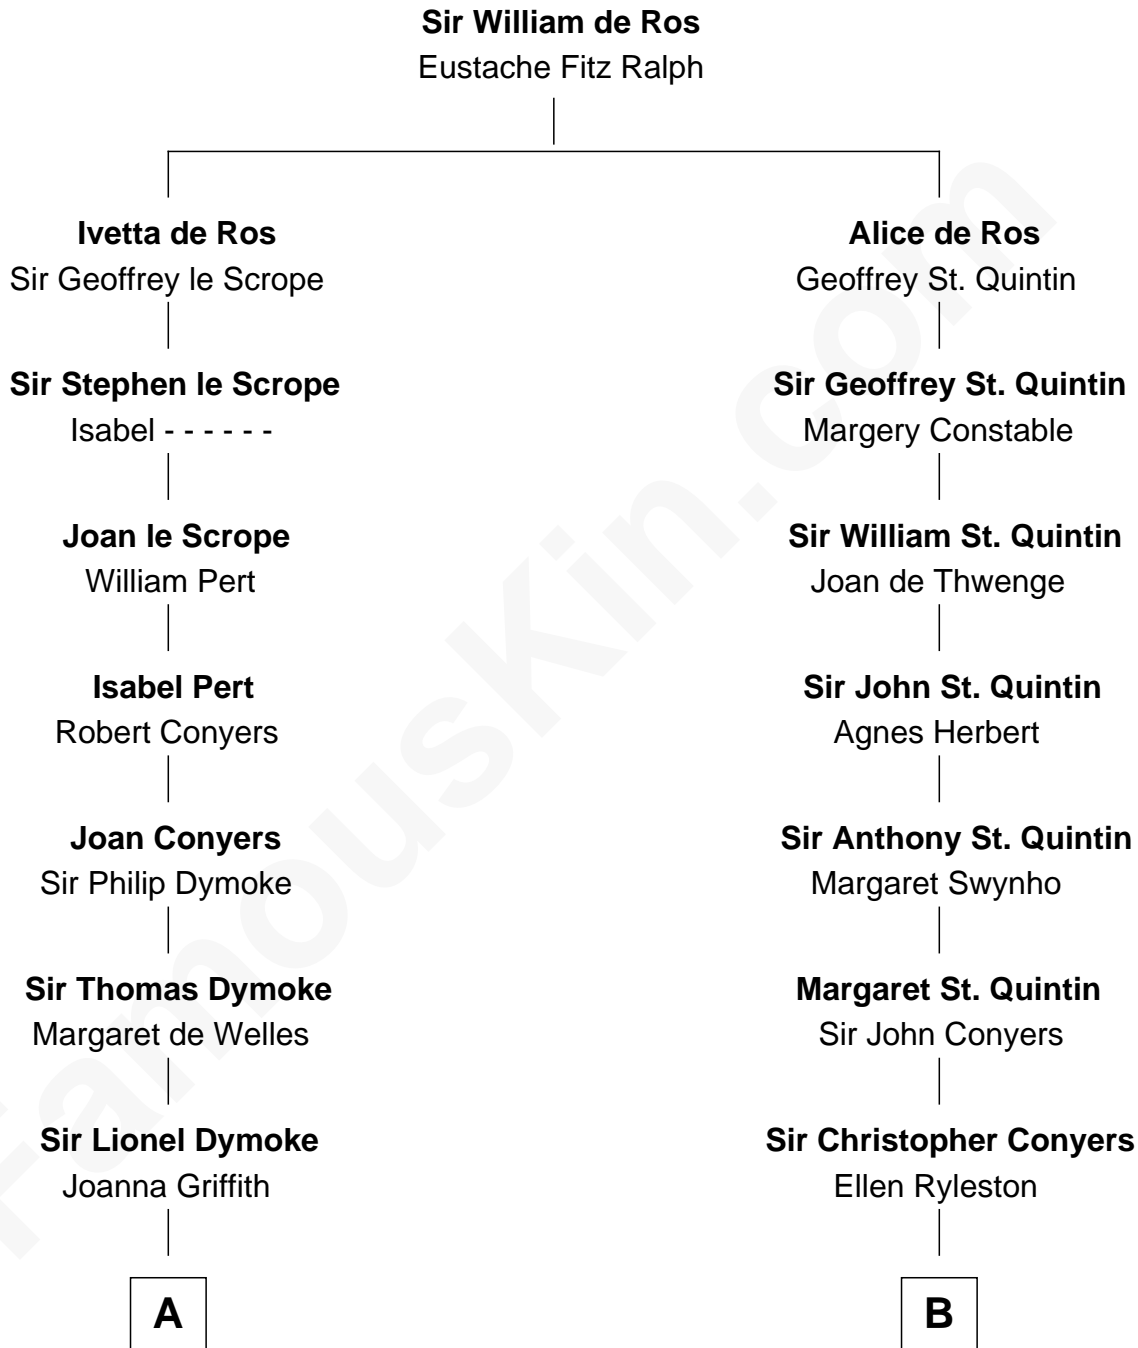

FamousKin.com

Relationship Chart of

Lucille Ball

TV Actress - "I Love Lucy"

20th cousin 1 time removed of

Georgia O'Keeffe
American Artist

C

Sally Bennet Osborn

Newman Durrell

George Osborn Durrell

Anne Jane Jewell

Nellie Rebecca Durrell

Jasper Clinton Ball

Henry Durrell Ball

Desiree Evelyn Hunt

Lucille Ball

TV Actress - "I Love Lucy"

D

Charles Wyckoff

Alletta Maria Field

Isabella Wyckoff

George Victor Totto

Ida Ten Eyck Totto

Francis Calyxtus O'Keeffe