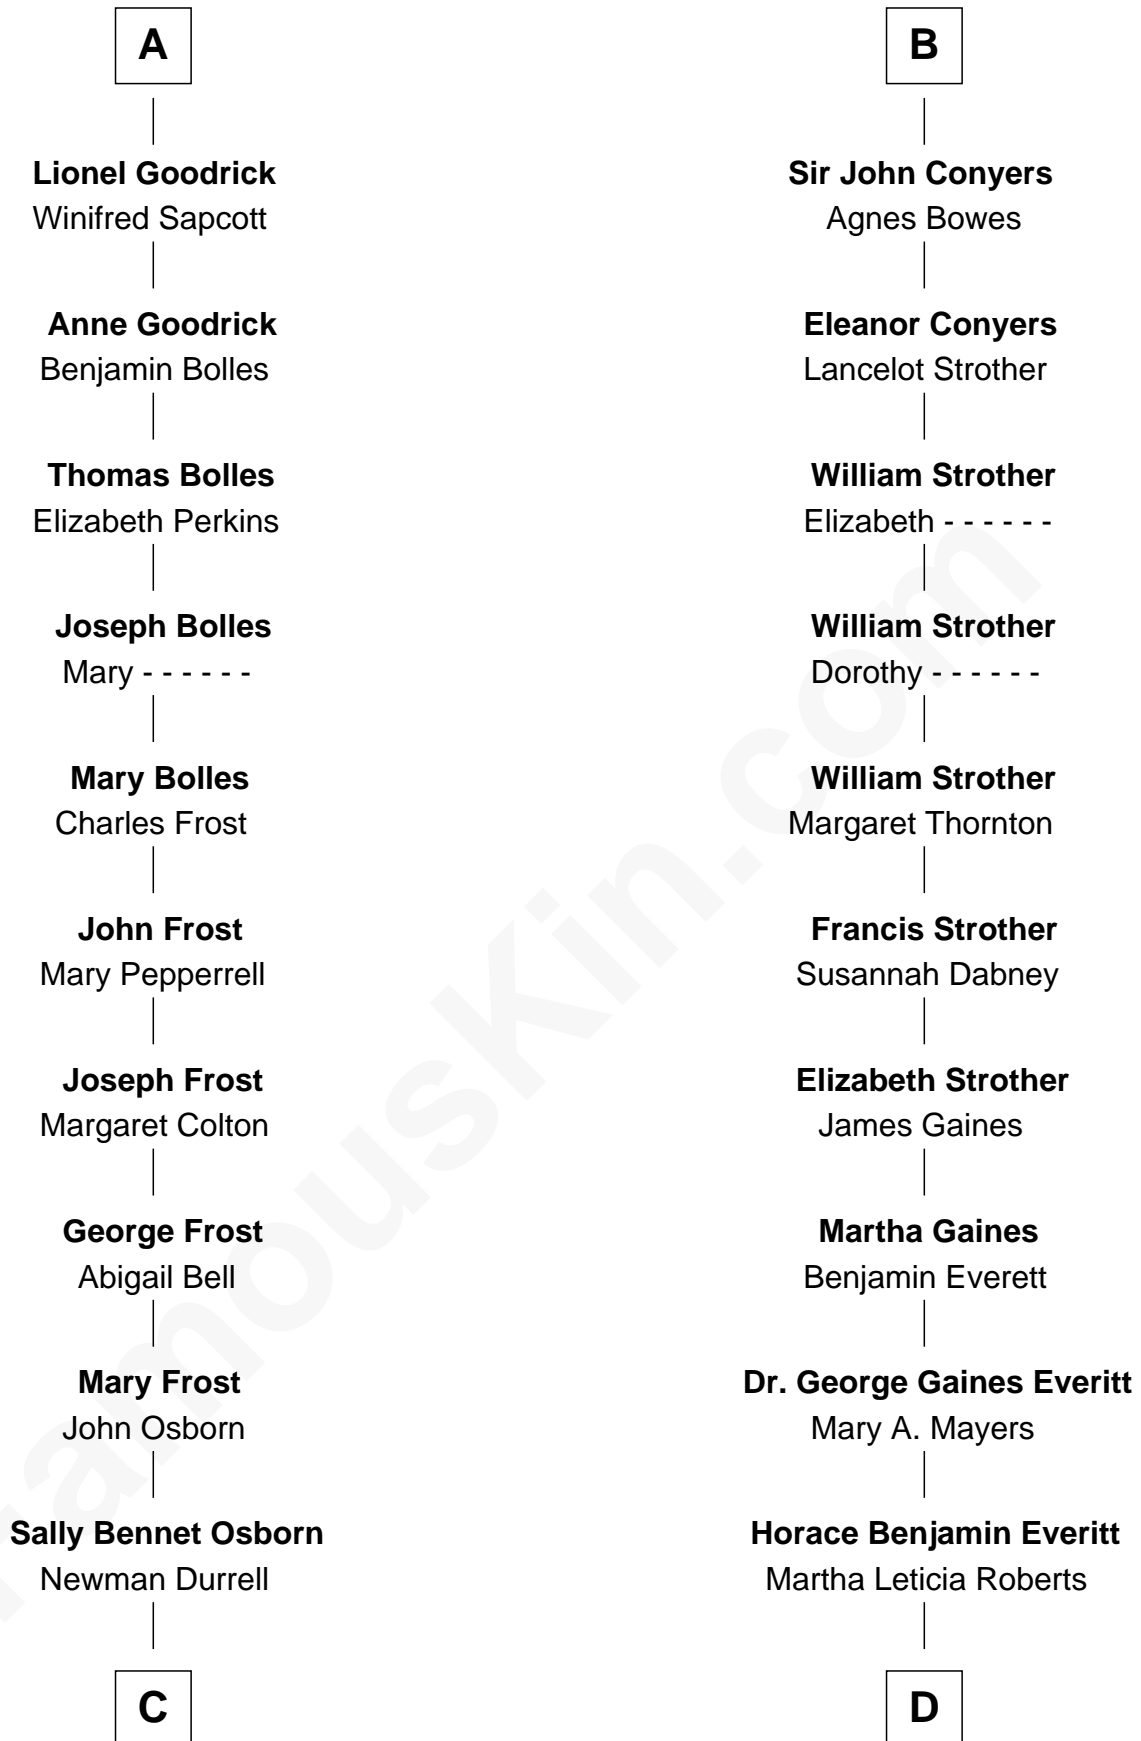

## Relationship Chart of

### Lucille Ball

TV Actress - "I Love Lucy"

19th cousin 1 time removed of

**William H. Macy**  
TV and Movie Actor

FamousKin.com