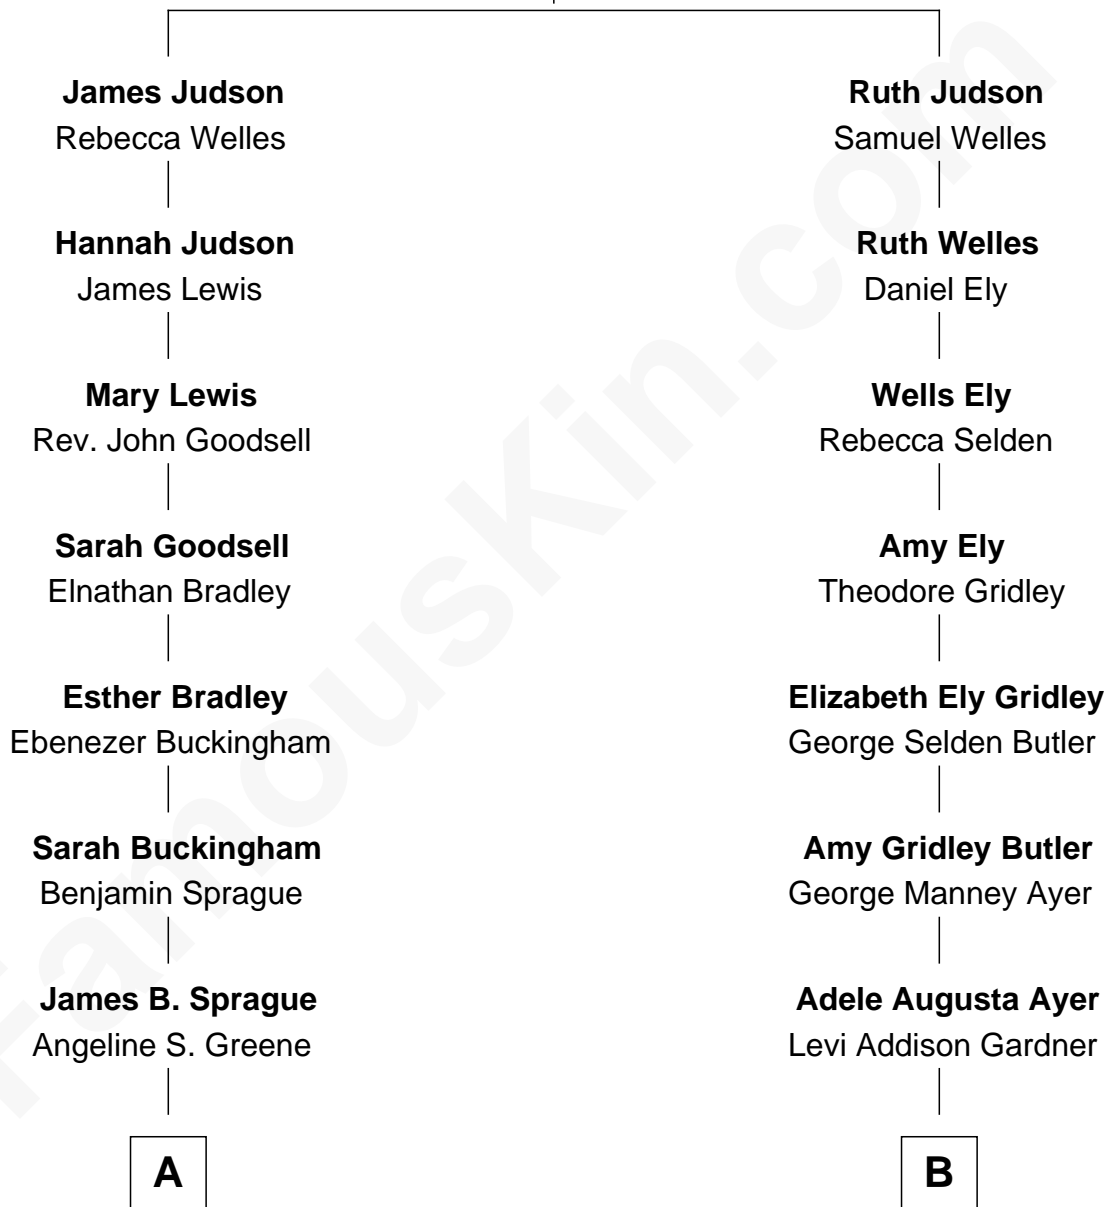

FamousKin.com Relationship Chart of

Lucille Ball

TV Actress - "I Love Lucy"

8th cousin 2 times removed of

Gerald Ford

38th U.S. President

Joseph Judson

Sarah Porter

FamousKin.com