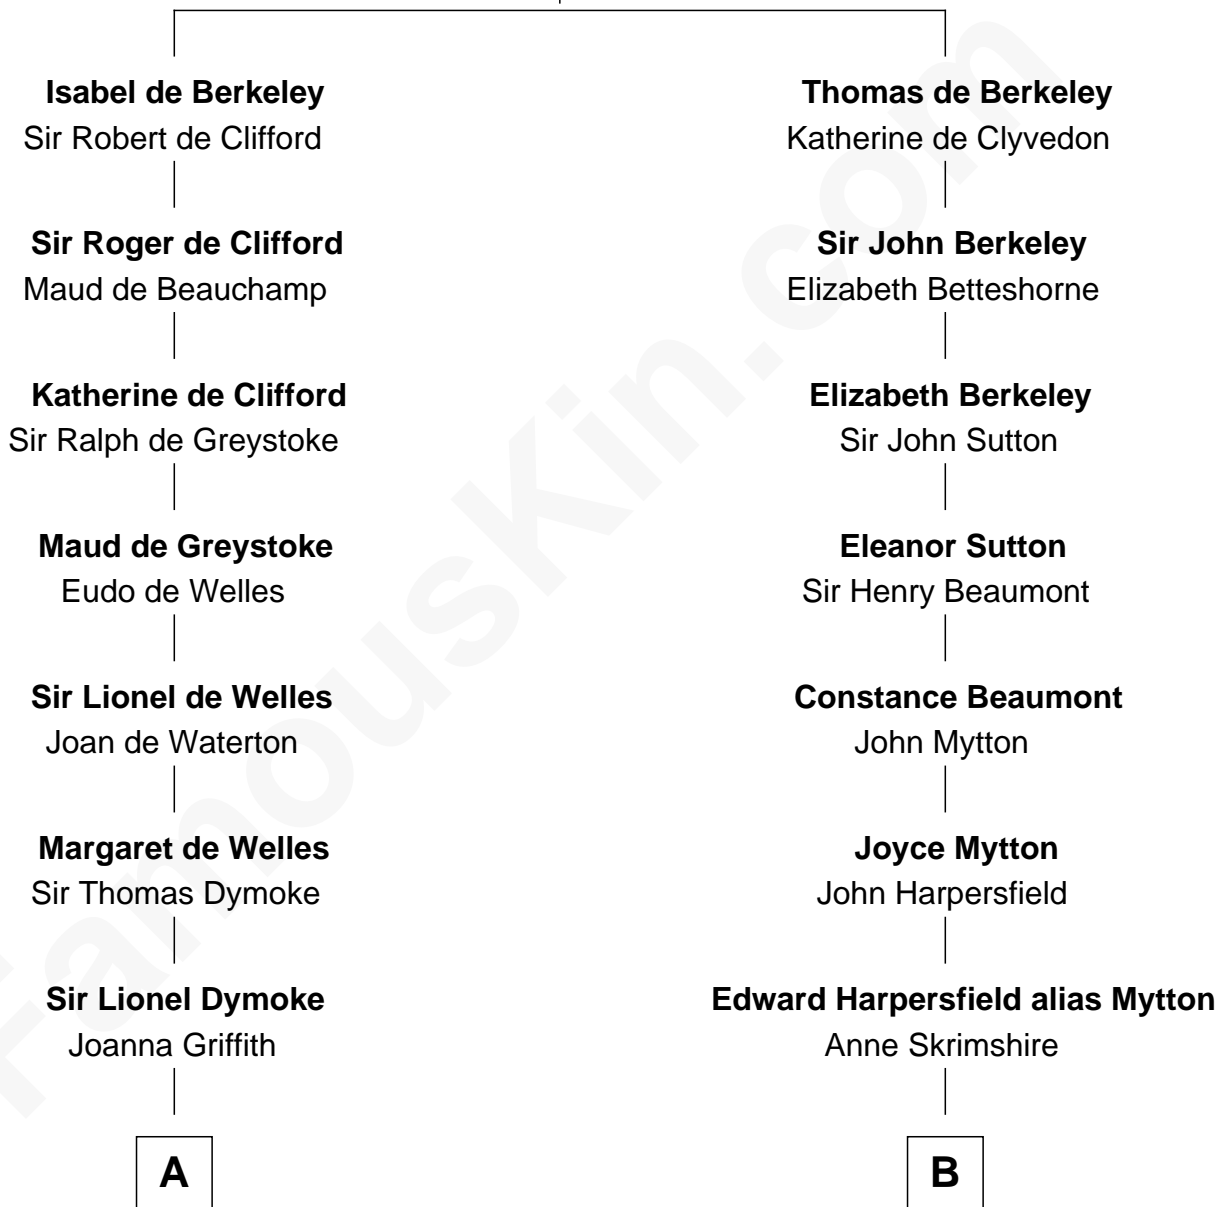

# FamousKin.com Relationship Chart of

**Lucille Ball**

*TV Actress - "I Love Lucy"*

20th cousin 1 time removed of

**Gerald Ford**

*38th U.S. President*

**Sir Maurice de Berkeley**

Eve la Zouche

**C**

**Sally Bennet Osborn**

Newman Durrell

**George Osborn Durrell**

Anne Jane Jewell

**Nellie Rebecca Durrell**

Jasper Clinton Ball

**Henry Durrell Ball**

Desiree Evelyn Hunt

**Lucille Ball**

*TV Actress - "I Love Lucy"*

**D**

**Amy Gridley Butler**

George Manney Ayer

**Adele Augusta Ayer**

Levi Addison Gardner

**Dorothy Ayer Gardner**

Leslie Lynch King

**Gerald Ford**

*38th U.S. President*