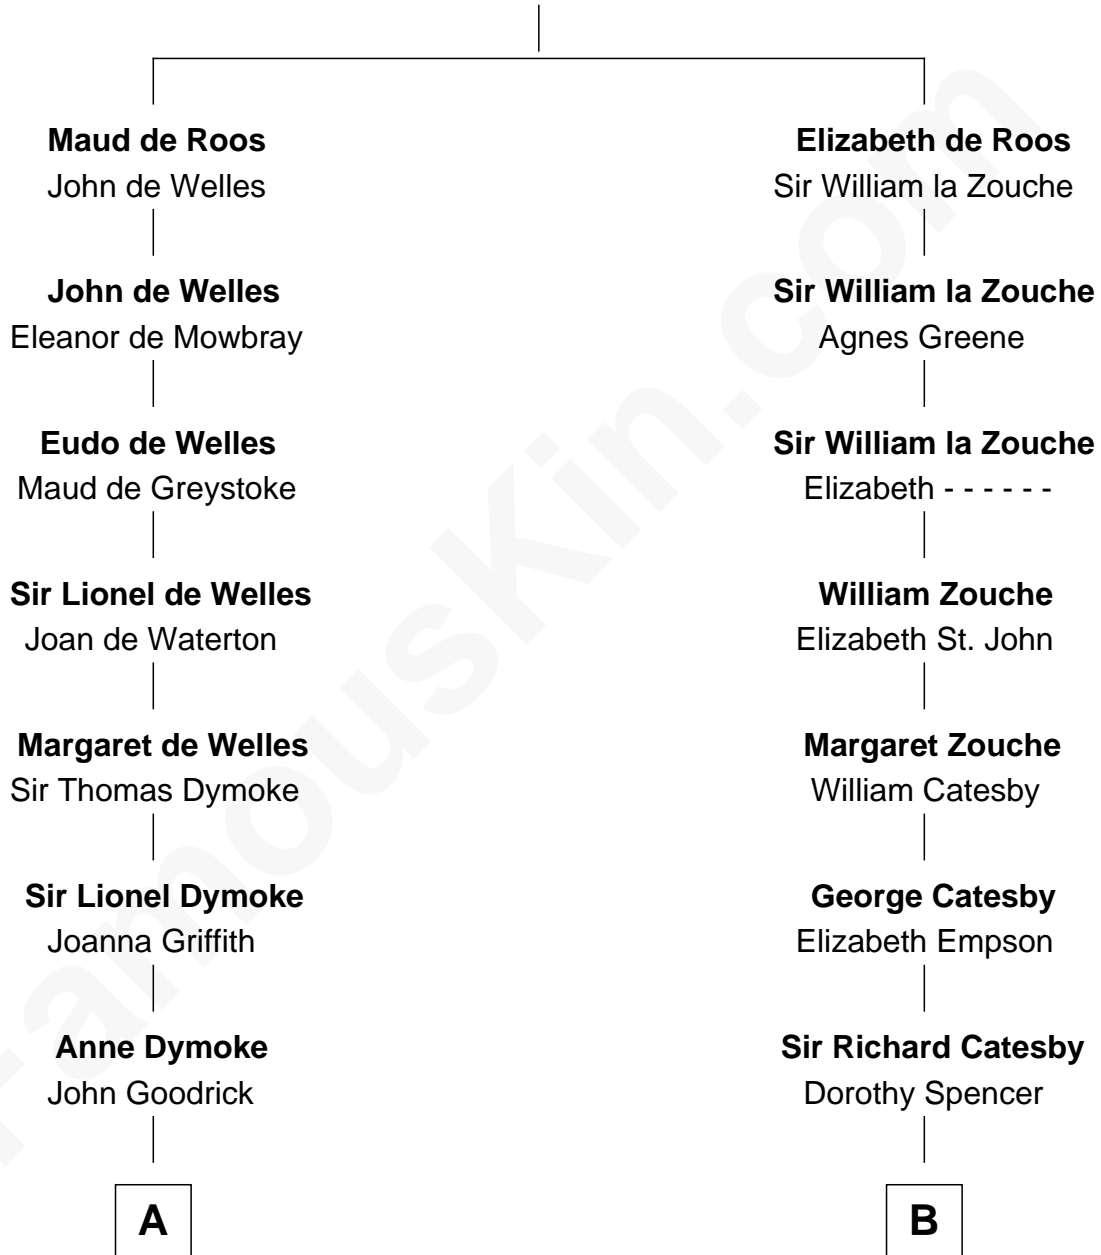

FamousKin.com

Relationship Chart of

Lucille Ball

TV Actress - "I Love Lucy"

9th cousin 11 times removed of

Robert Catesby

Leader of Gunpowder Plot

Sir William de Ros
Margery de Badlesmere

C

George Osborn Durrell

Anne Jane Jewell

Nellie Rebecca Durrell

Jasper Clinton Ball

Henry Durrell Ball

Desiree Evelyn Hunt

Lucille Ball

TV Actress - "I Love Lucy"

FamousKin.com