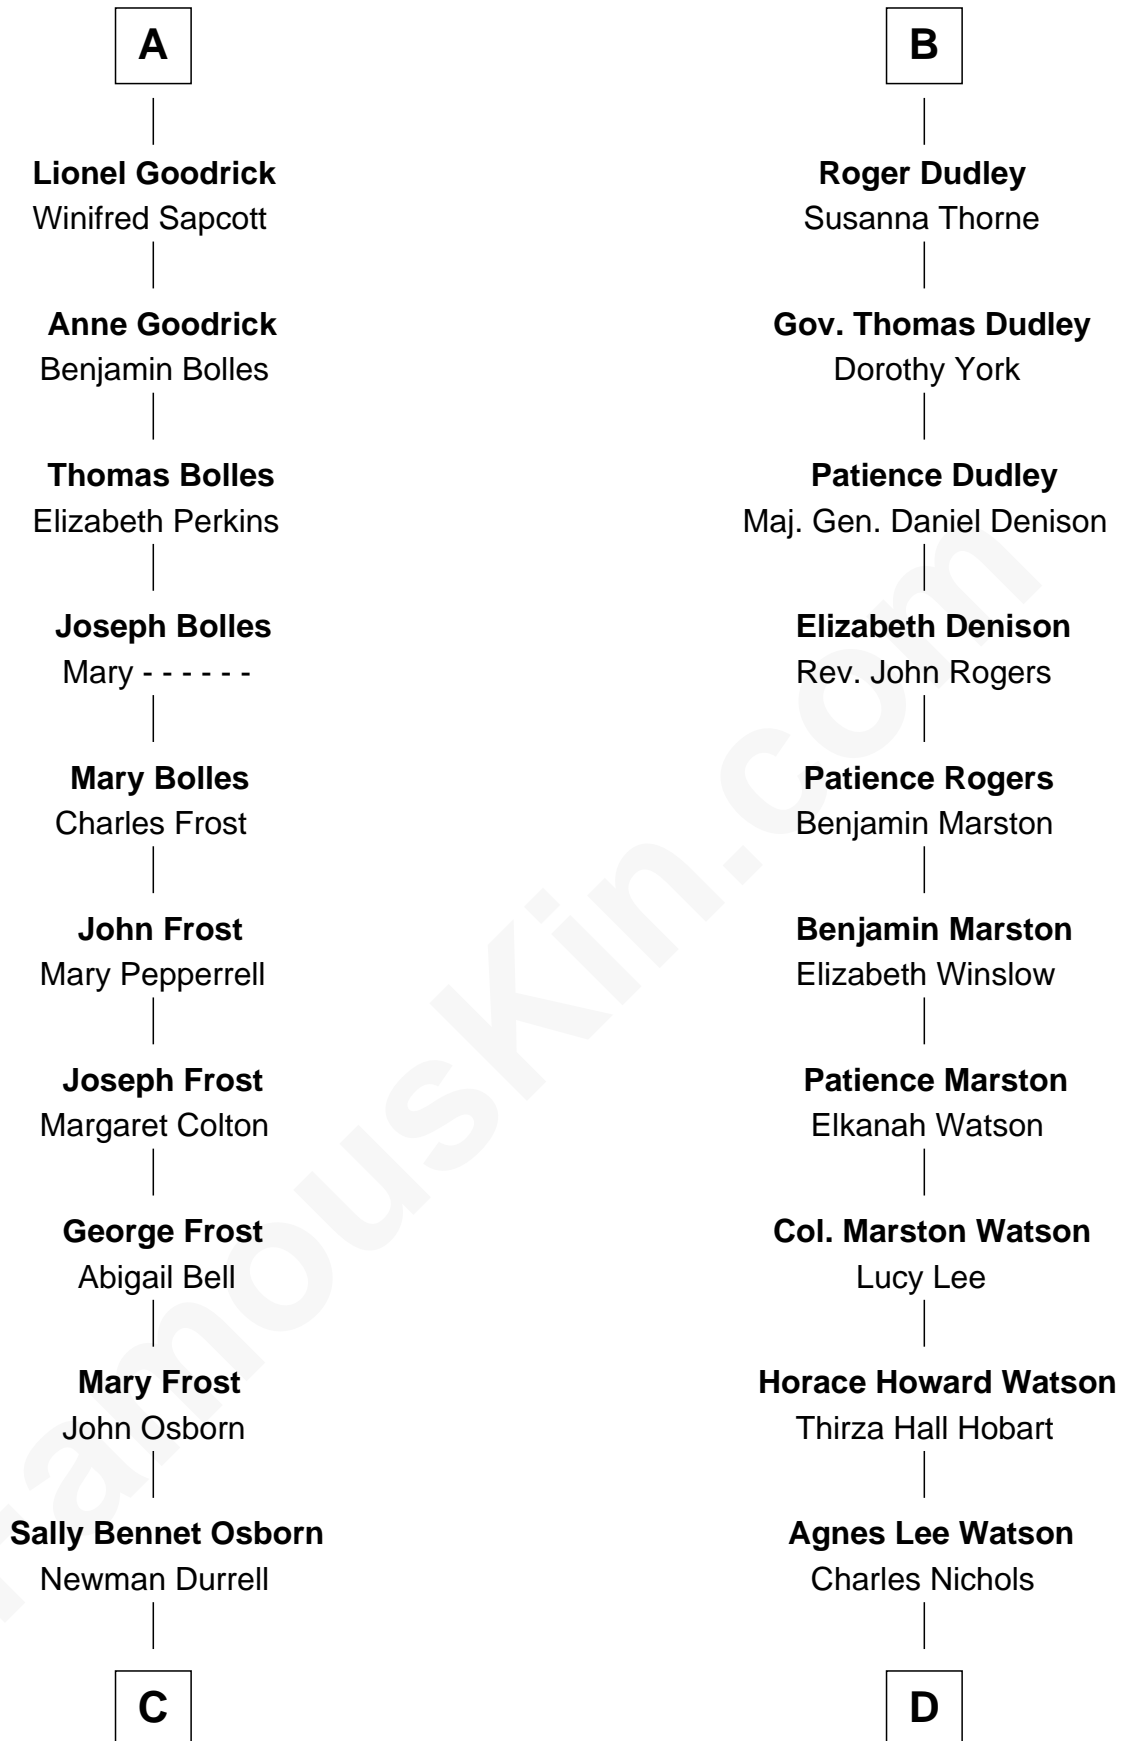

FamousKin.com Relationship Chart of

Lucille Ball

TV Actress - "I Love Lucy"

20th cousin 1 time removed of

John Cena

Movie Actor and WWE Pro Wrestler

Sir Henry de Percy

Idoine de Clifford

C

George Osborn Durrell

Anne Jane Jewell

Nellie Rebecca Durrell

Jasper Clinton Ball

Henry Durrell Ball

Desiree Evelyn Hunt

Lucille Ball