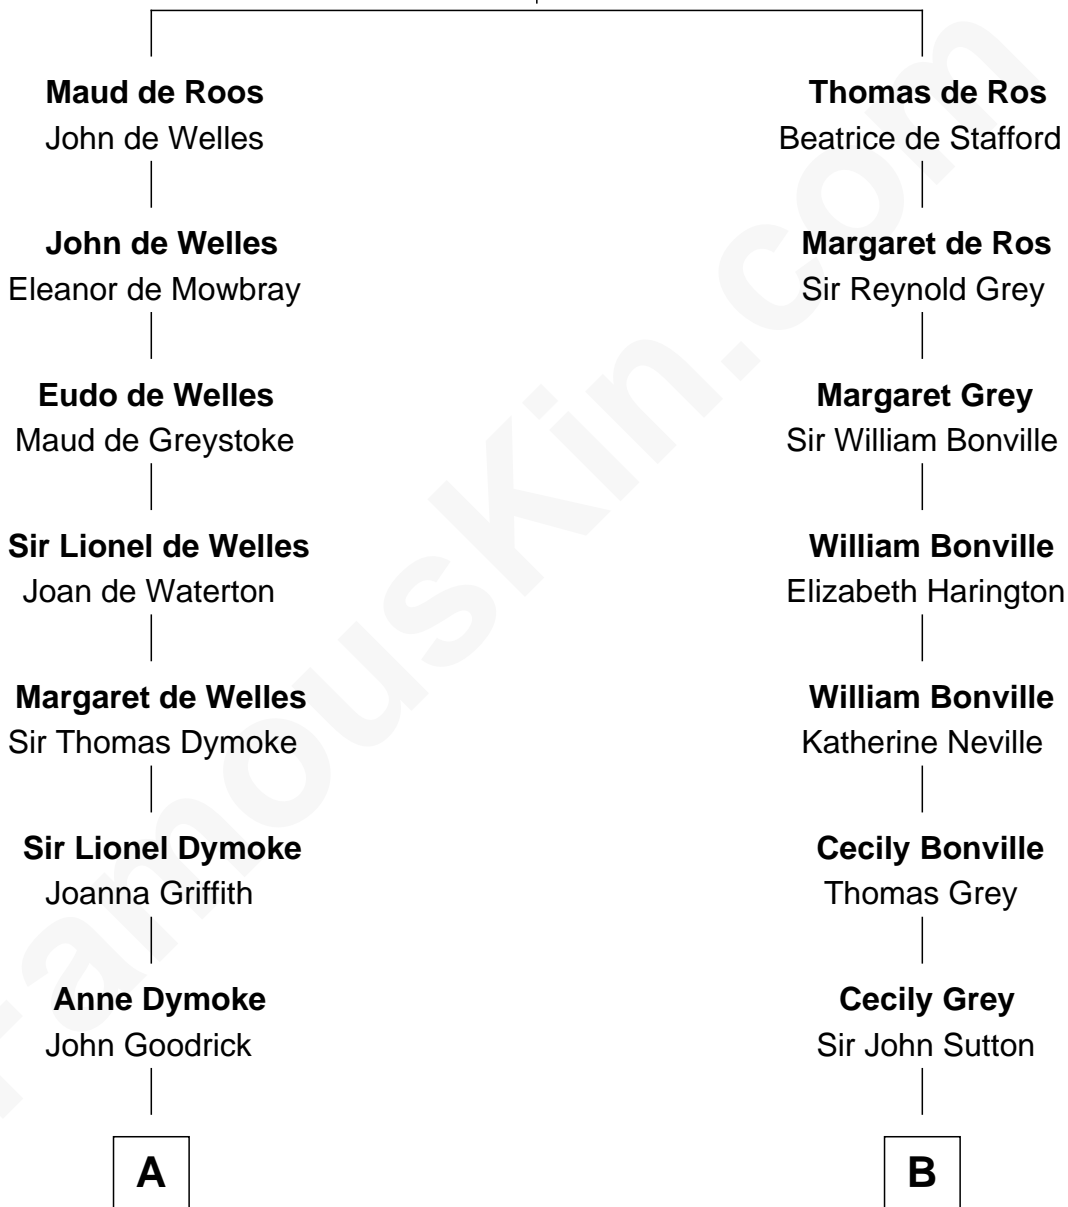

FamousKin.com Relationship Chart of

Lucille Ball

TV Actress - "I Love Lucy"

20th cousin of

J. K. Simmons

TV and Movie Actor

Sir William de Ros
Margery de Badlesmere

C

George Osborn Durrell

Anne Jane Jewell

Nellie Rebecca Durrell

Jasper Clinton Ball

Henry Durrell Ball

Desiree Evelyn Hunt

Lucille Ball

TV Actress - "I Love Lucy"