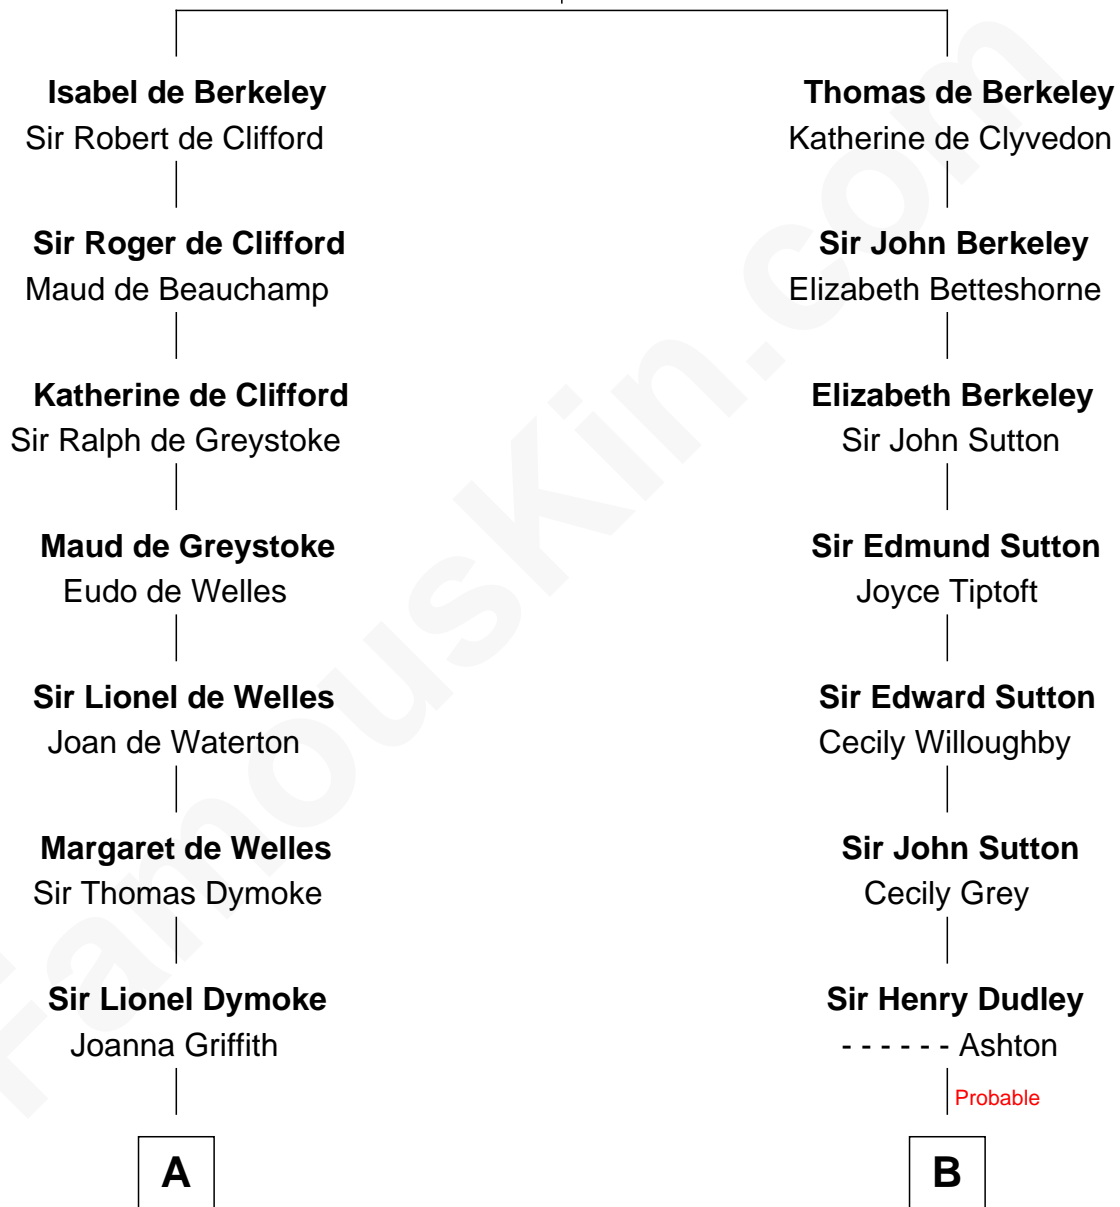

# FamousKin.com Relationship Chart of

**Lucille Ball**

*TV Actress - "I Love Lucy"*

19th cousin 2 times removed of

**J. K. Simmons**

*TV and Movie Actor*

**Sir Maurice de Berkeley**

Eve la Zouche

**C**

**Sally Bennet Osborn**

Newman Durrell

**George Osborn Durrell**

Anne Jane Jewell

**Nellie Rebecca Durrell**

Jasper Clinton Ball

**Henry Durrell Ball**

Desiree Evelyn Hunt

**Lucille Ball**

*TV Actress - "I Love Lucy"*

**D**

**Ruth Hazen**

Col. Ralph Archibald Kimble

**Patricia Kimble**

Dr. Donald William Simmons