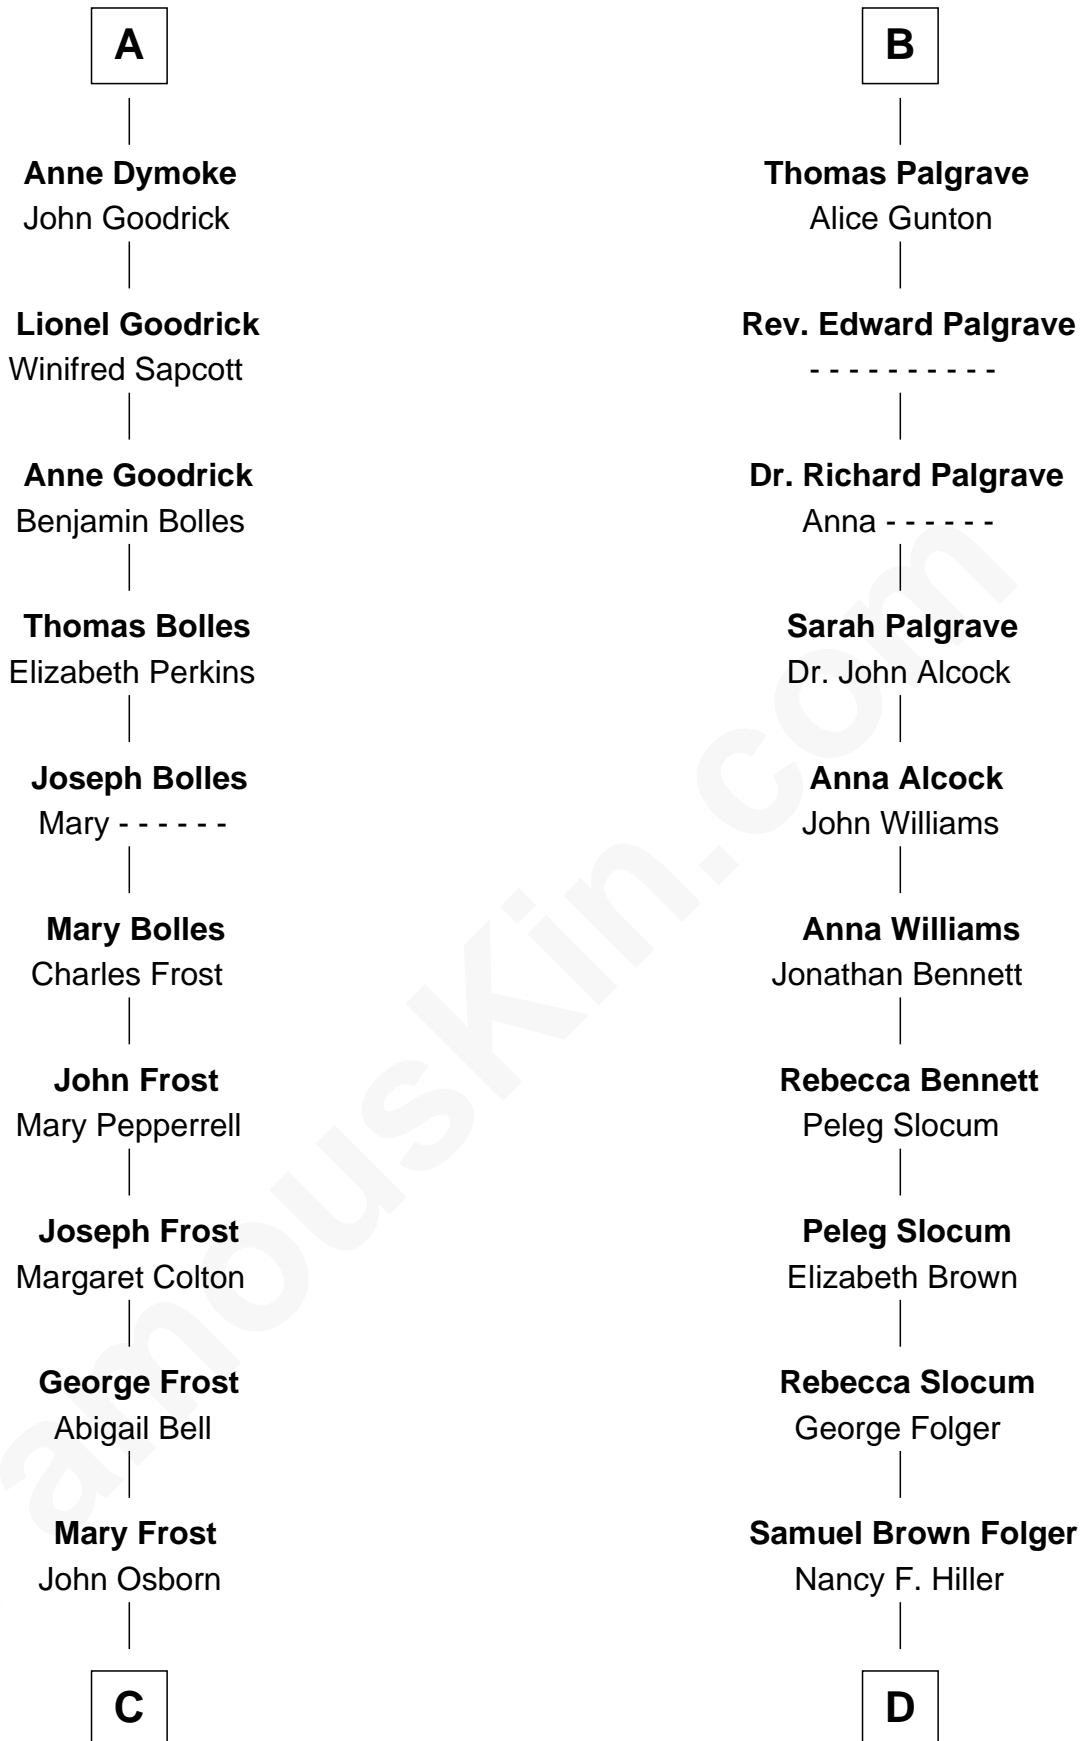

FamousKin.com

Relationship Chart of

Lucille Ball

TV Actress - "I Love Lucy"

18th cousin 3 times removed of

Henry Clay Folger

Founder of Folger Shakespeare Library and Chairman of Standard Oil

Henry Plantagenet
Maud de Chaworth

C

Sally Bennet Osborn
Newman Durrell

George Osborn Durrell
Anne Jane Jewell

Nellie Rebecca Durrell
Jasper Clinton Ball

Henry Durrell Ball
Desiree Evelyn Hunt

Lucille Ball
TV Actress - "I Love Lucy"

D

Henry Clay Folger
Eliza Jane Clark

Henry Clay Folger
Chairman of Standard Oil

FamousKin.com