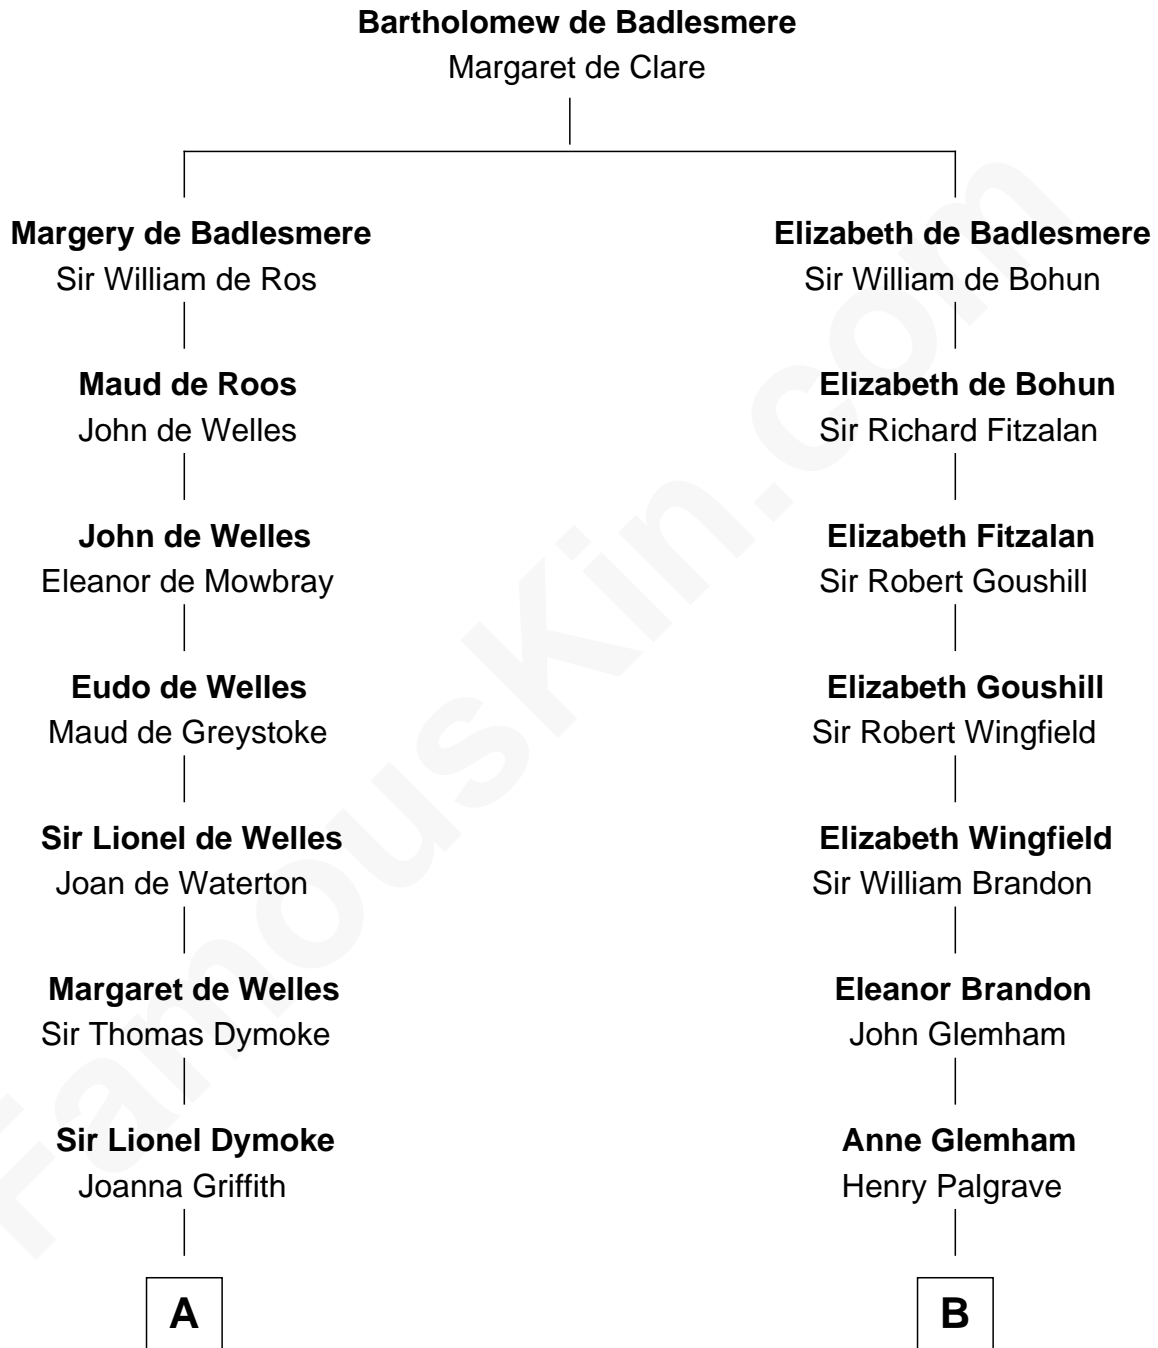

## Relationship Chart of

### Lucille Ball

TV Actress - "I Love Lucy"

18th cousin 3 times removed of

### Henry Clay Folger

Founder of Folger Shakespeare Library and Chairman of Standard Oil

**C**

**Sally Bennet Osborn**  
Newman Durrell

**George Osborn Durrell**  
Anne Jane Jewell

**Nellie Rebecca Durrell**  
Jasper Clinton Ball