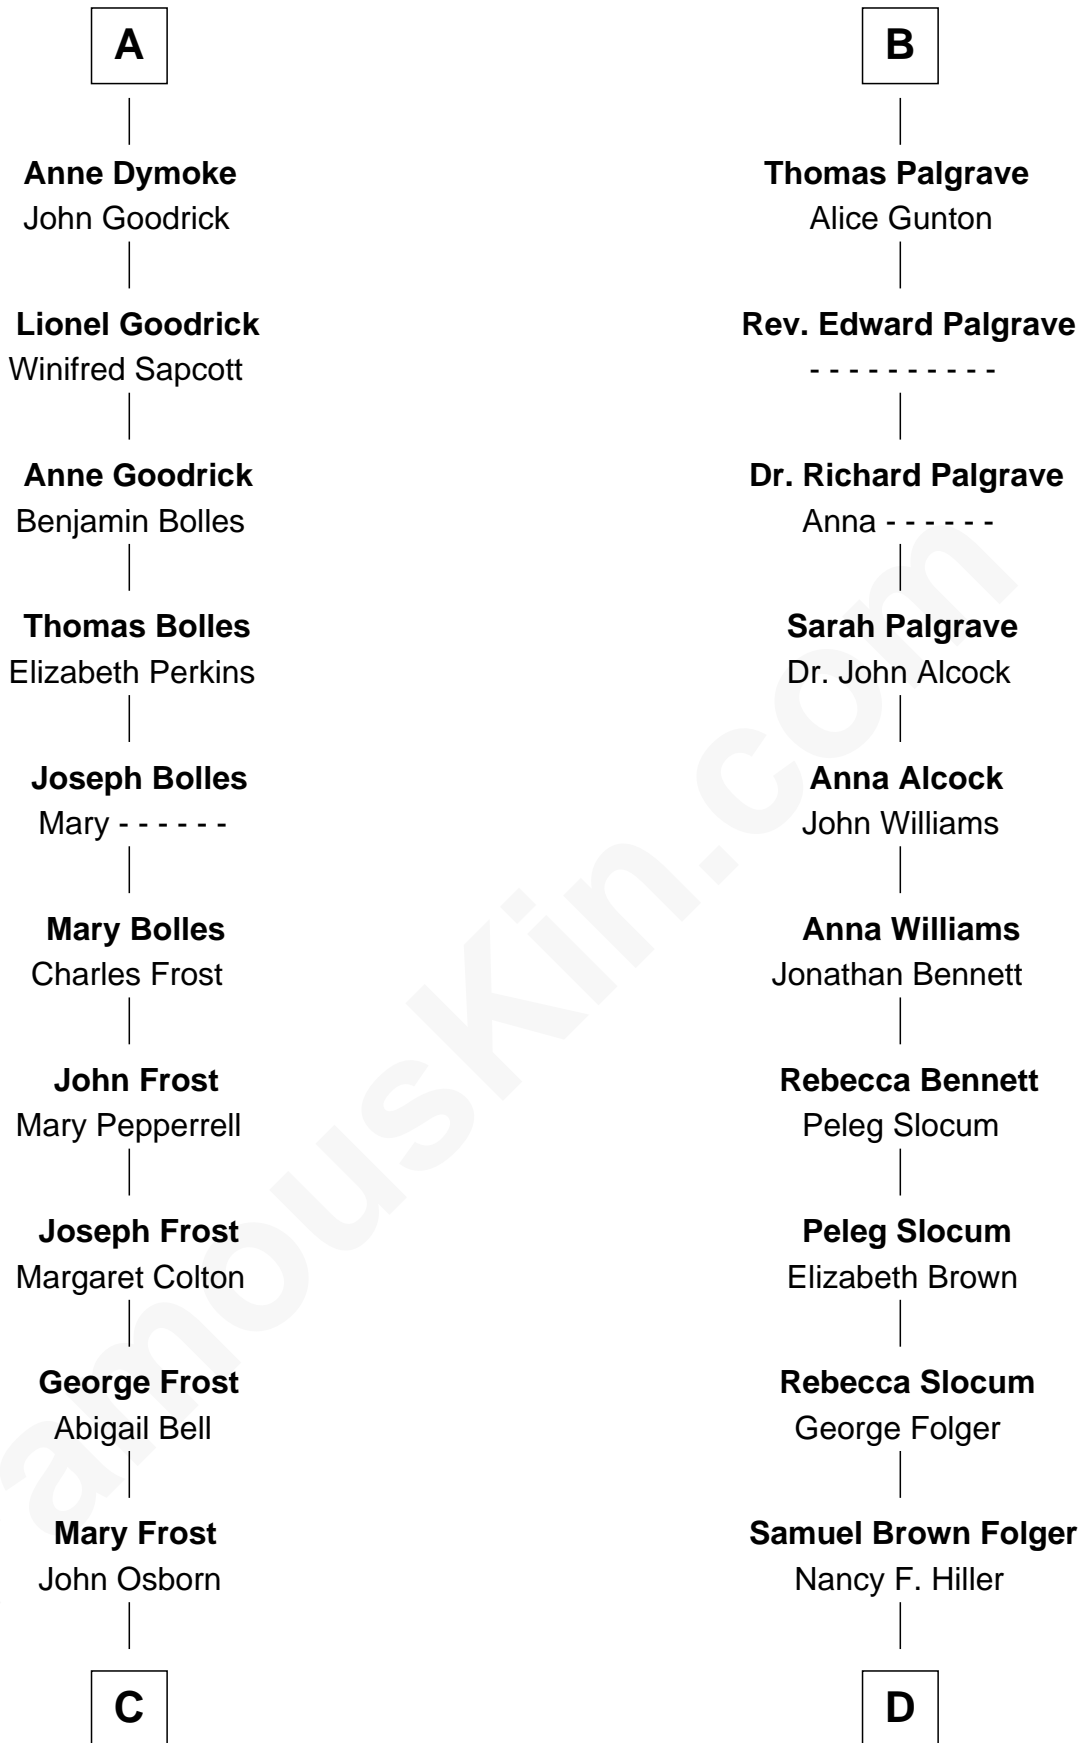

## Relationship Chart of

### Lucille Ball

TV Actress - "I Love Lucy"

18th cousin 3 times removed of

### Henry Clay Folger

Founder of Folger Shakespeare Library and Chairman of Standard Oil

**C**

**Sally Bennet Osborn**  
Newman Durrell

**George Osborn Durrell**  
Anne Jane Jewell

**Nellie Rebecca Durrell**  
Jasper Clinton Ball

**Henry Durrell Ball**  
Desiree Evelyn Hunt

**Lucille Ball**  
*TV Actress - "I Love Lucy"*

**D**

**Henry Clay Folger**  
Eliza Jane Clark

**Henry Clay Folger**  
*Chairman of Standard Oil*

FamousKin.com