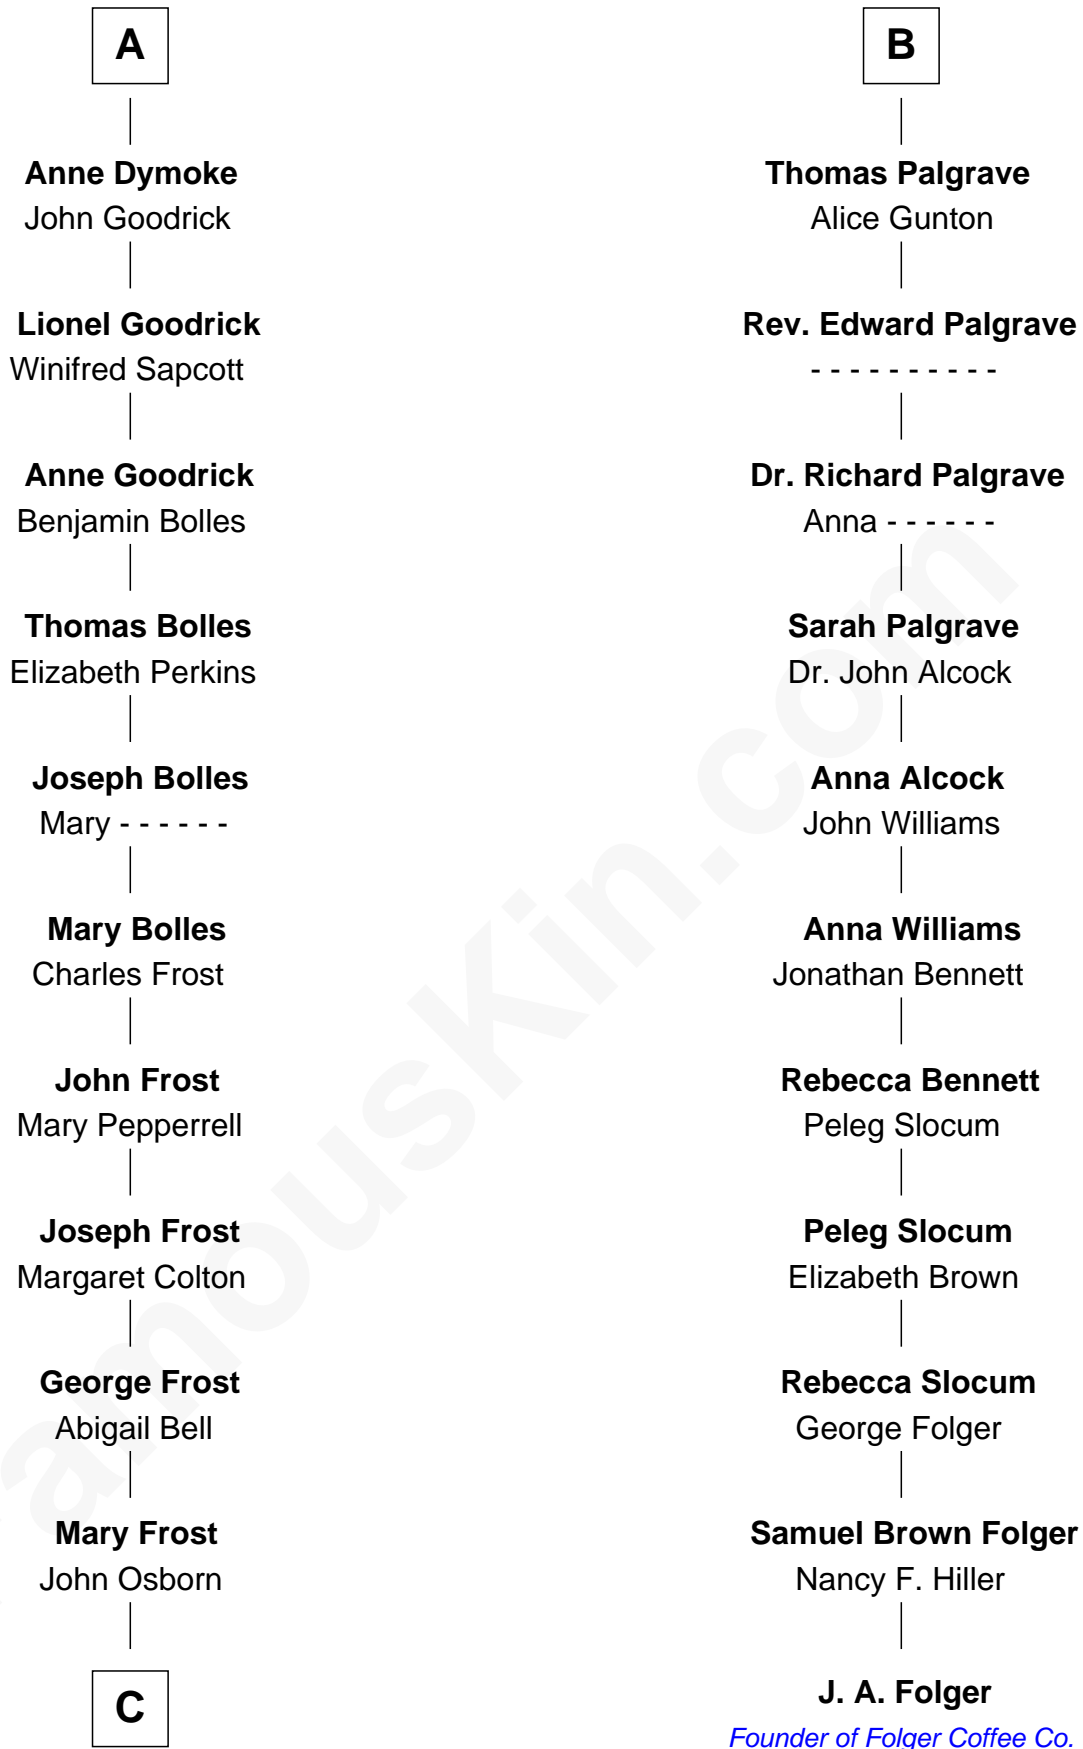

FamousKin.com

Relationship Chart of

Lucille Ball

TV Actress - "I Love Lucy"

17th cousin 4 times removed of

J. A. Folger

Founder of Folger Coffee Company

Henry Plantagenet
Maud de Chaworth

C

—
Sally Bennet Osborn

Newman Durrell

—
George Osborn Durrell

Anne Jane Jewell

—
Nellie Rebecca Durrell

Jasper Clinton Ball

—
Henry Durrell Ball

Desiree Evelyn Hunt

—
Lucille Ball

TV Actress - "I Love Lucy"

FamousKin.com