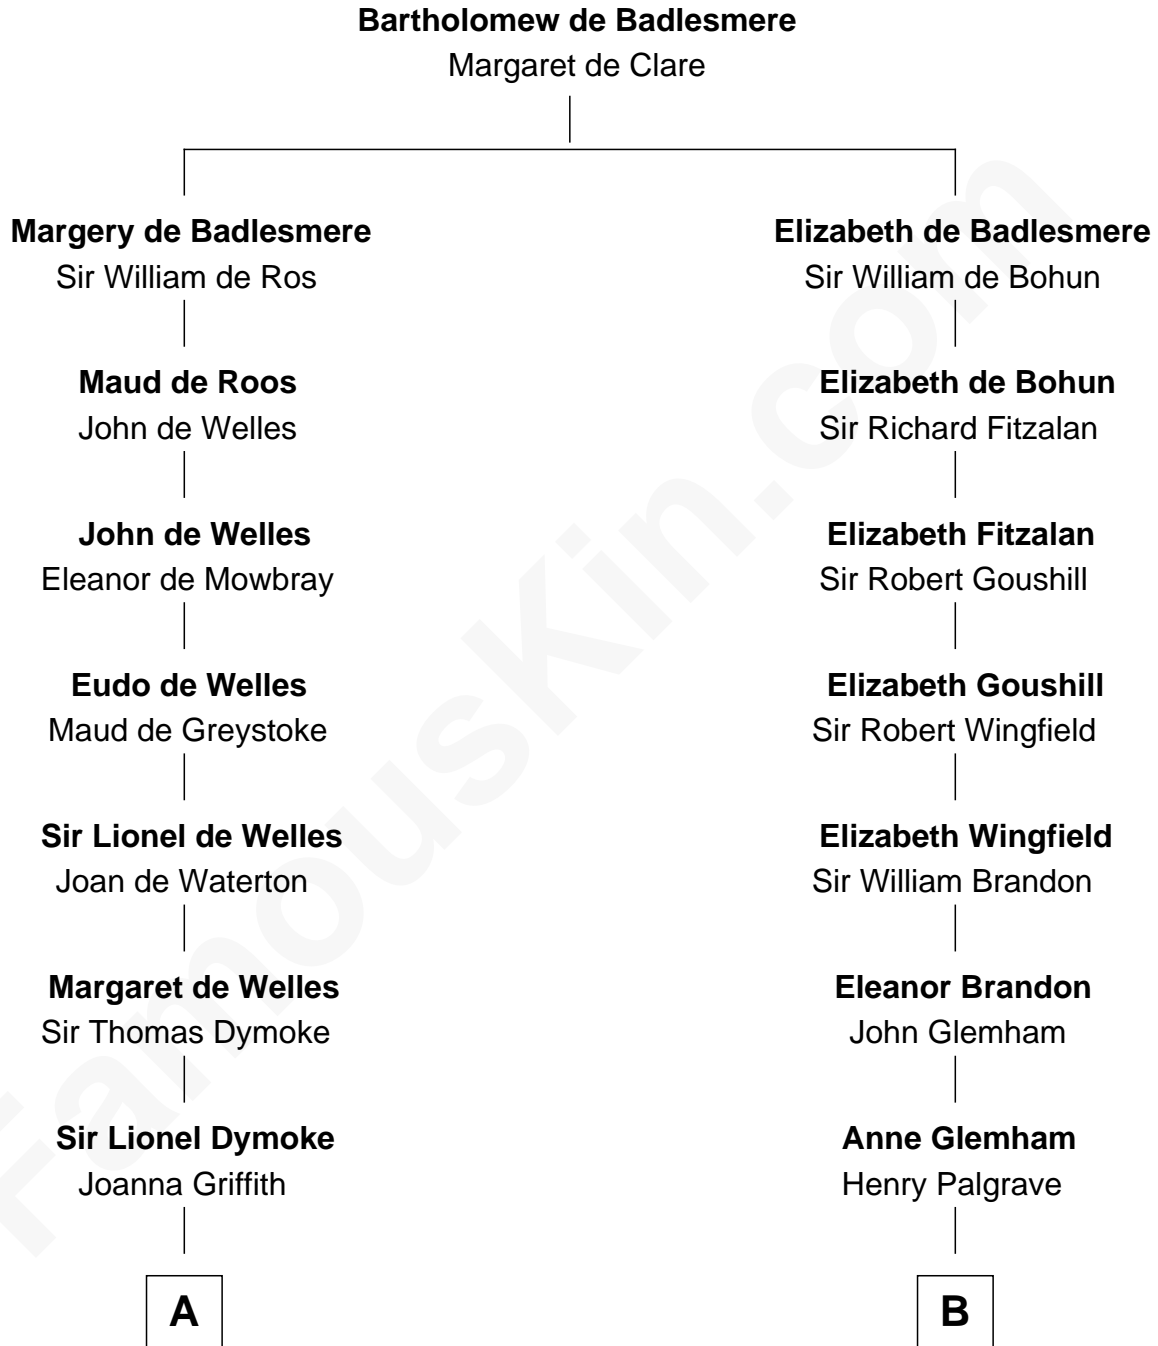

FamousKin.com

Relationship Chart of

Lucille Ball

TV Actress - "I Love Lucy"

17th cousin 4 times removed of

J. A. Folger

Founder of Folger Coffee Company

C

—
Sally Bennet Osborn

Newman Durrell

—
George Osborn Durrell

Anne Jane Jewell

—
Nellie Rebecca Durrell

Jasper Clinton Ball

—
Henry Durrell Ball

Desiree Evelyn Hunt