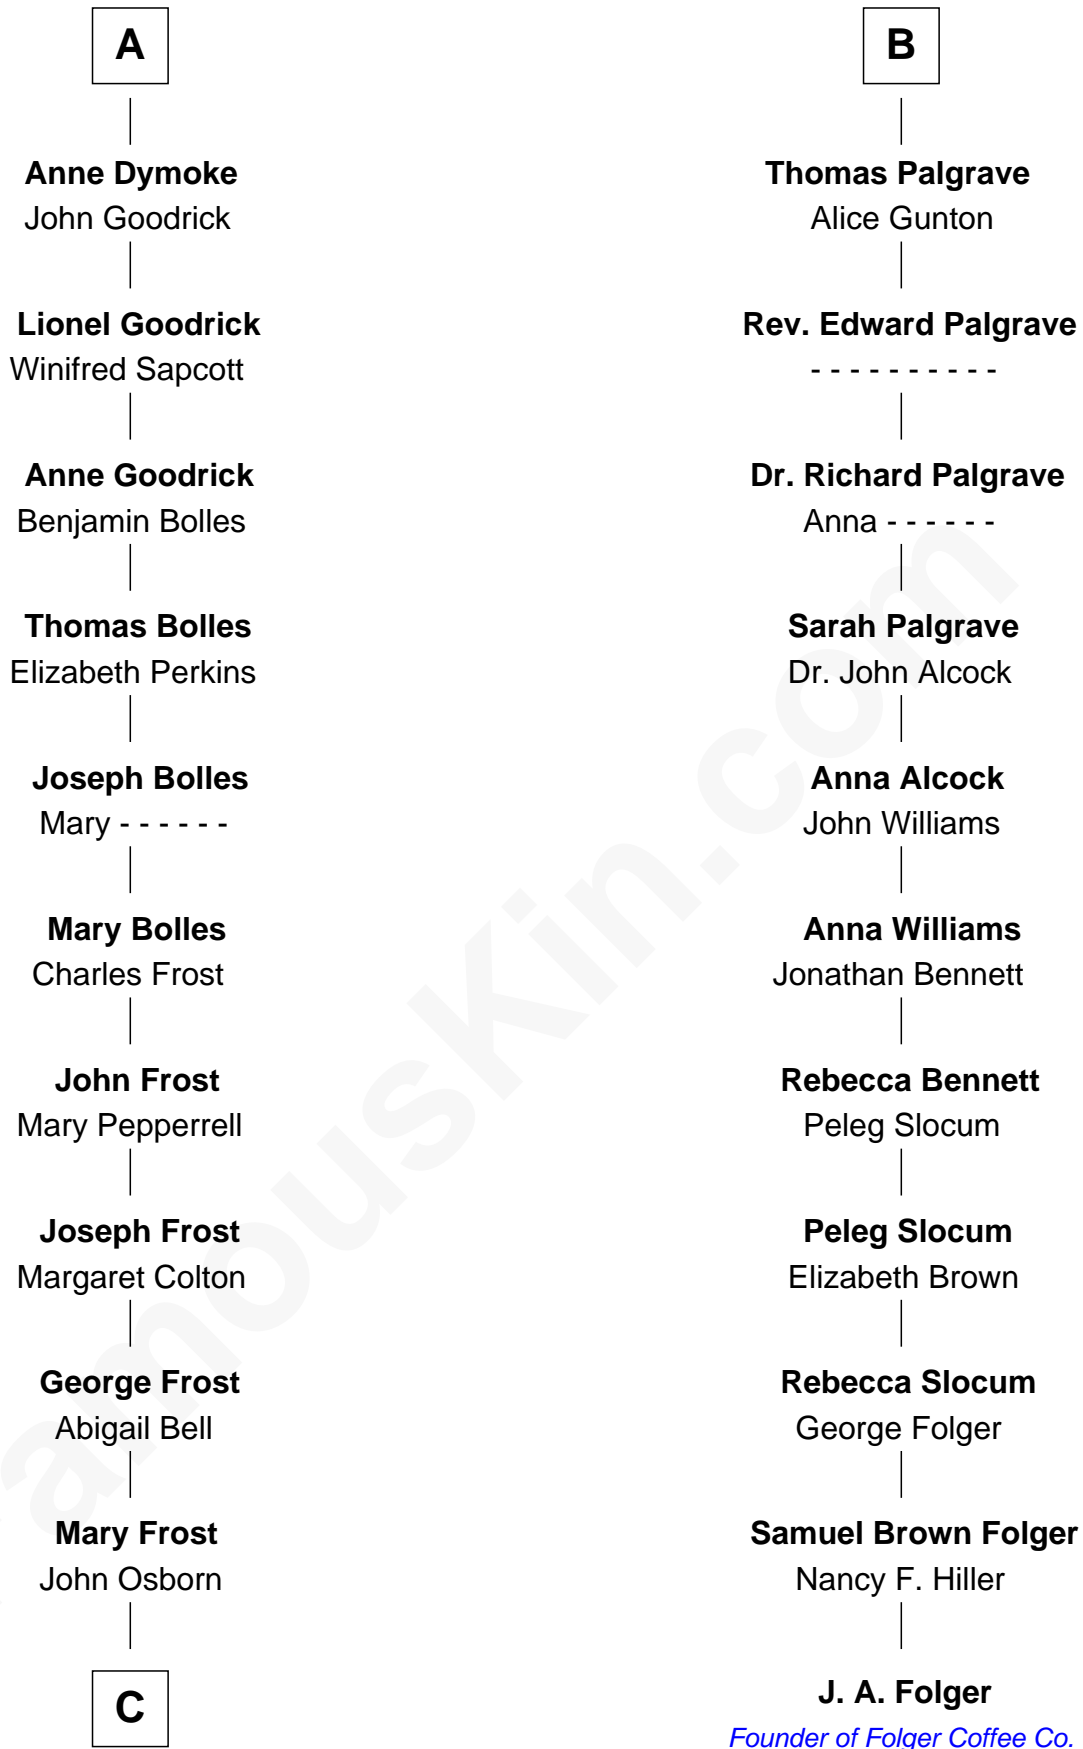

FamousKin.com

Relationship Chart of

Lucille Ball

TV Actress - "I Love Lucy"

17th cousin 4 times removed of

J. A. Folger

Founder of Folger Coffee Company

C

—
Sally Bennet Osborn

Newman Durrell

—
George Osborn Durrell

Anne Jane Jewell

—
Nellie Rebecca Durrell

Jasper Clinton Ball

—
Henry Durrell Ball

Desiree Evelyn Hunt

—
Lucille Ball

TV Actress - "I Love Lucy"

FamousKin.com